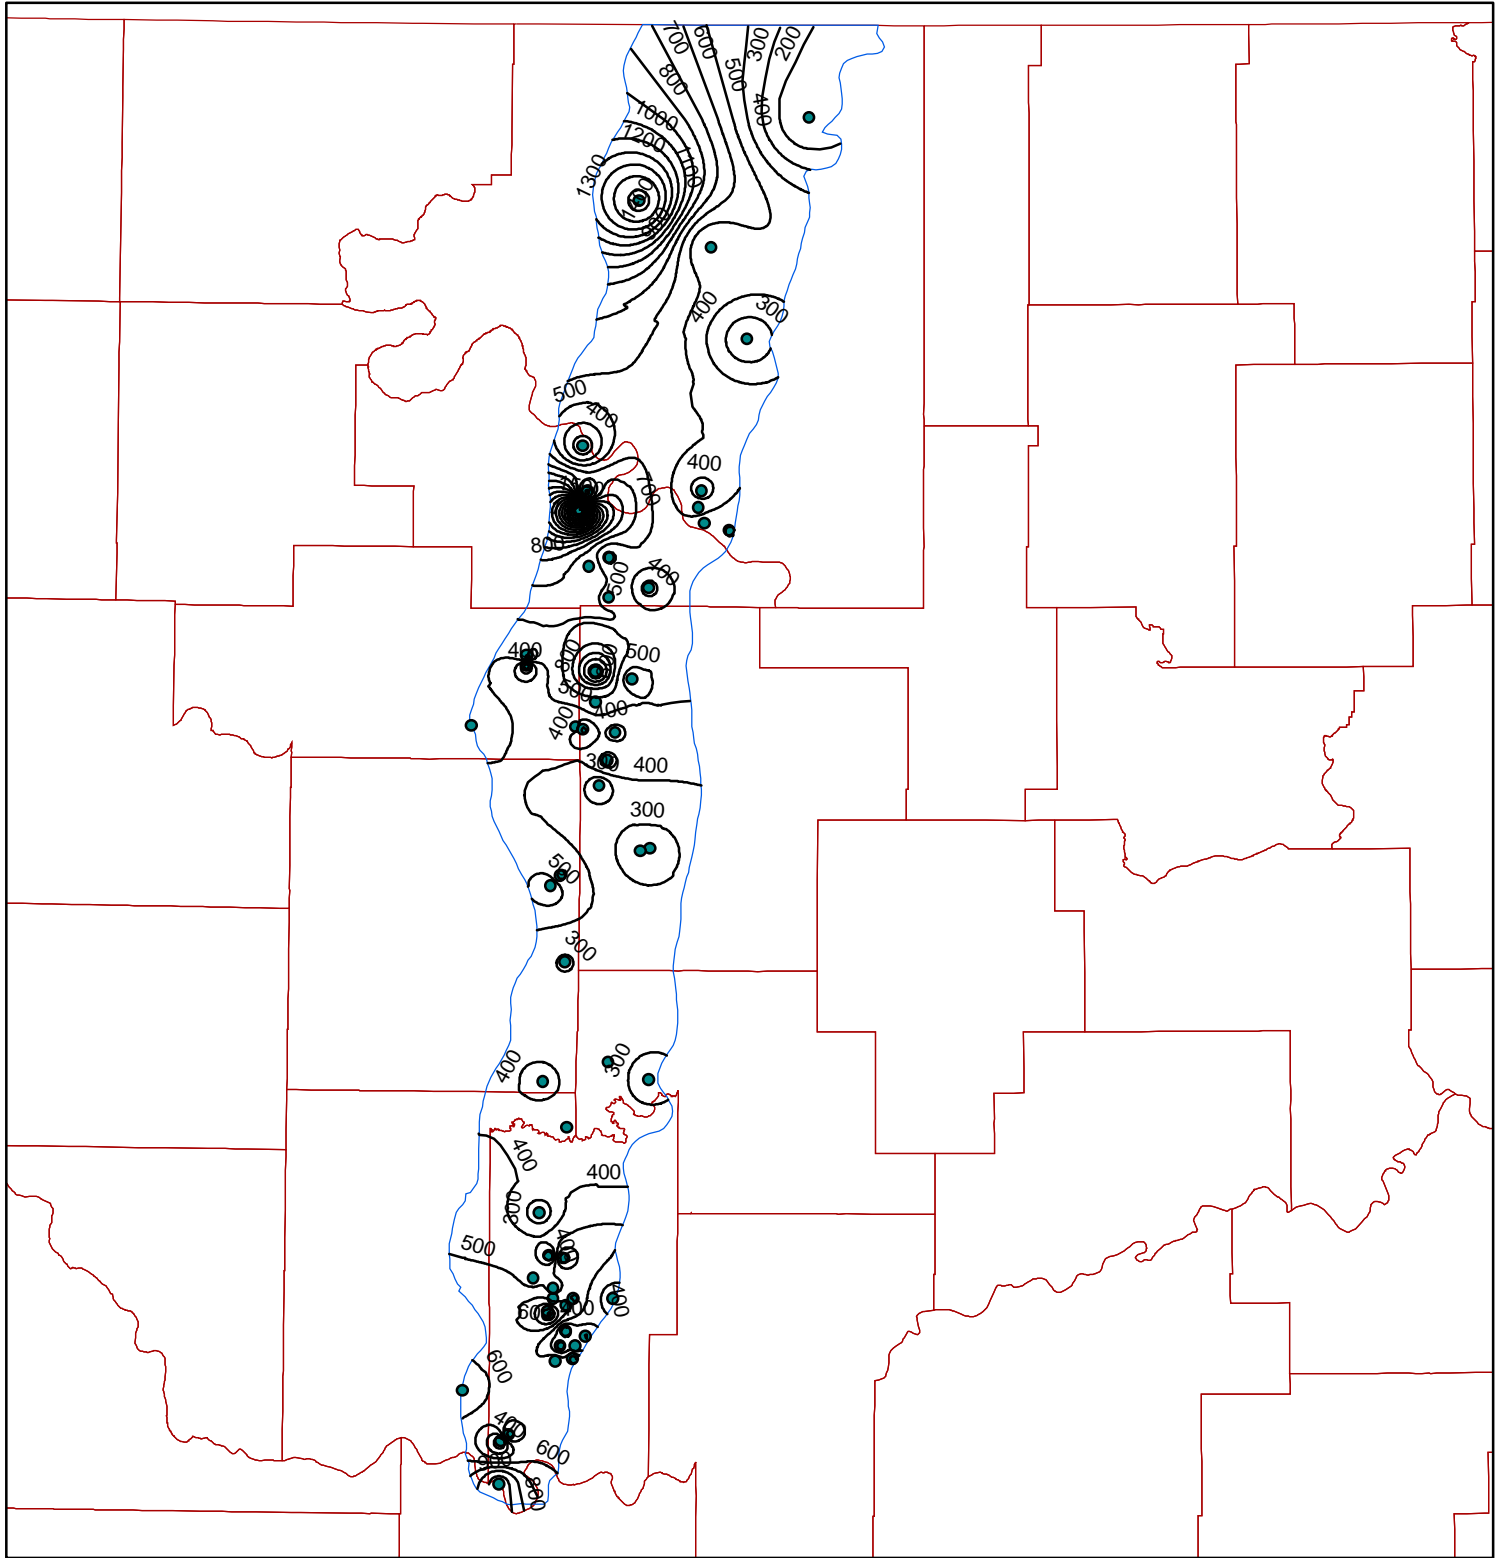

# Historical Vamoosa TDS Contour Map

## Legend

- Vamoosa TDS H. Contours
- Vamoosa H. Wells
- Vamoosa Boundary
- County

ArcMap generated 100 mg/L contours  
from historical data