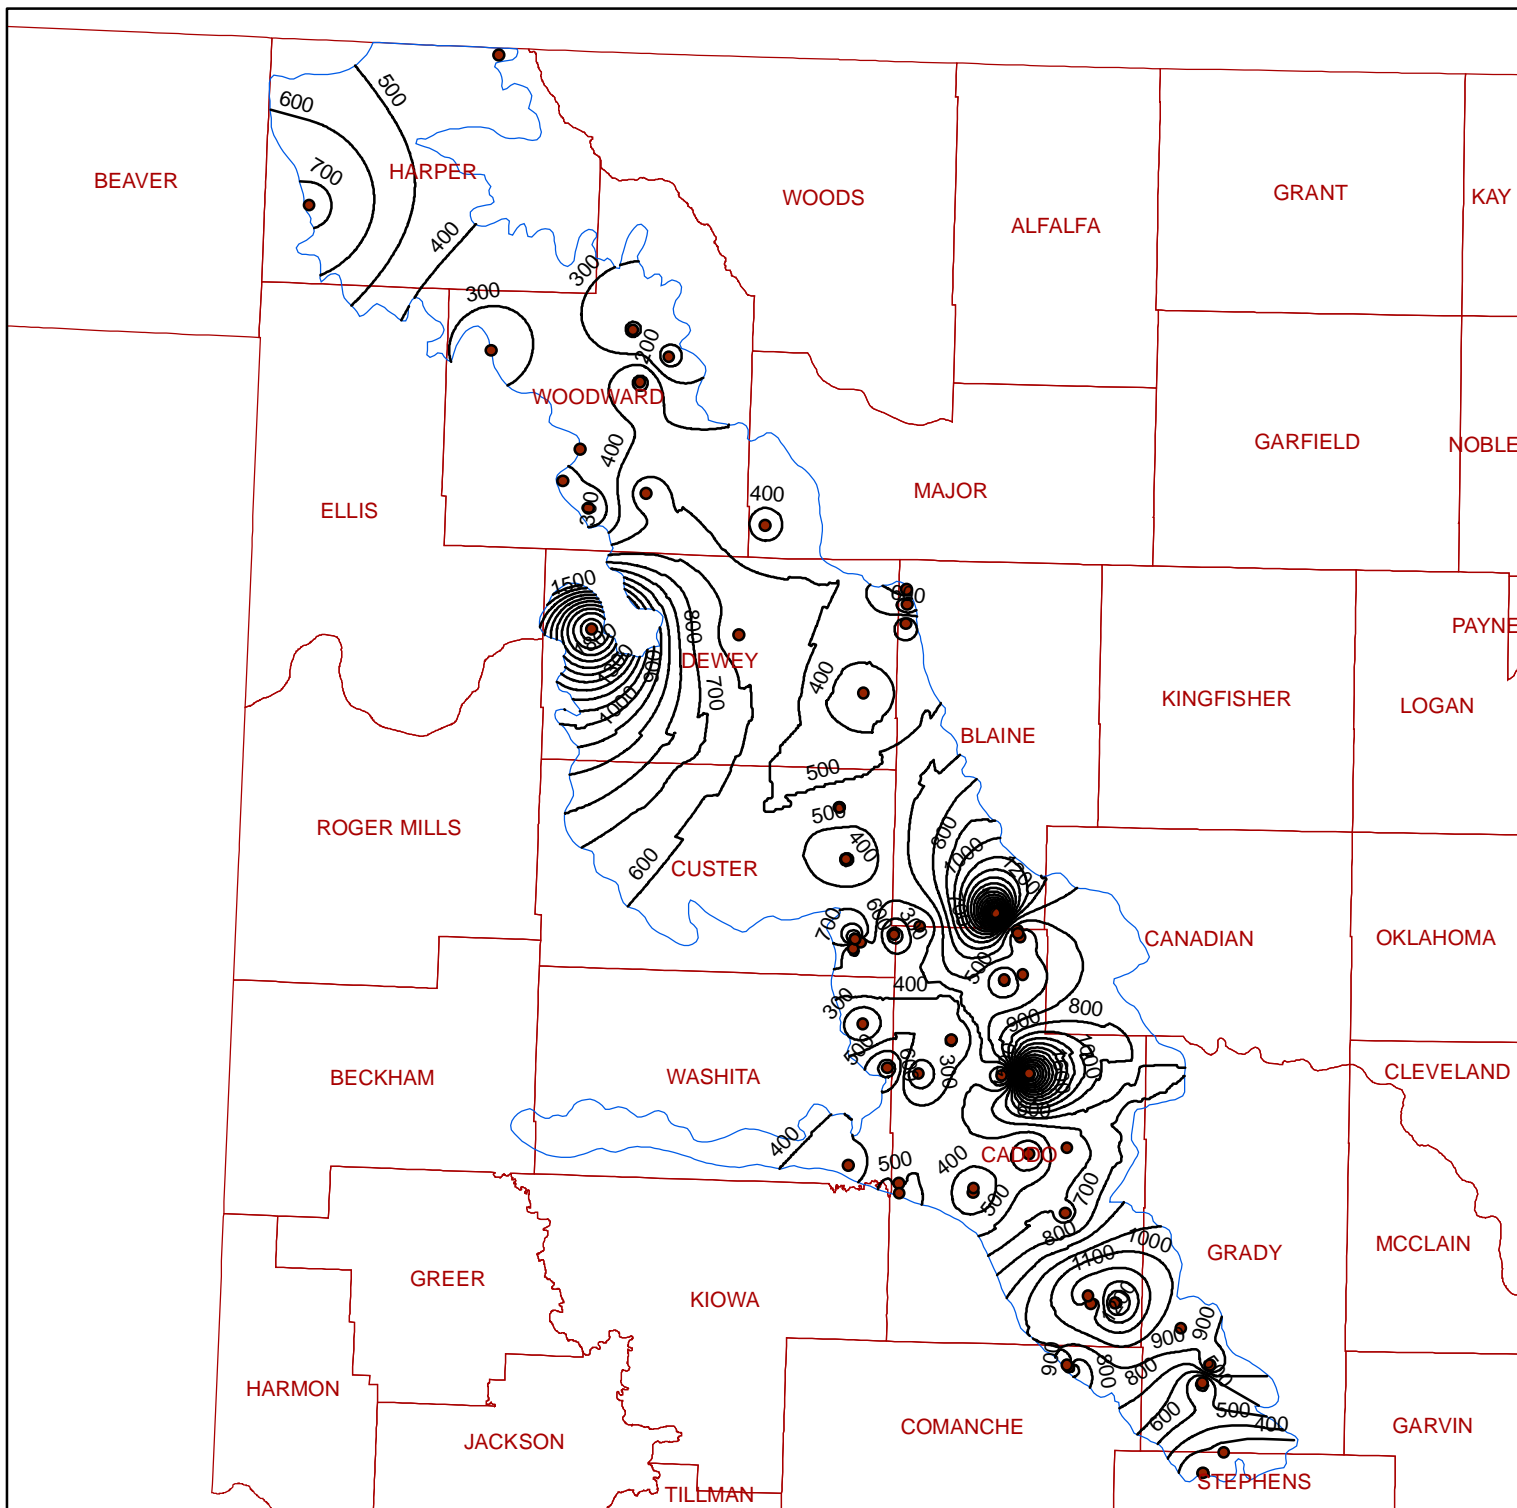

# Historical Rush Springs TDS Contour Map

## Legend

- Rush Springs H. Wells
- Rush Springs TDS H. Contours
- ▭ Rush Springs Boundary
- ▭ County

ArcMap generated 100 mg/L contours  
from historical data