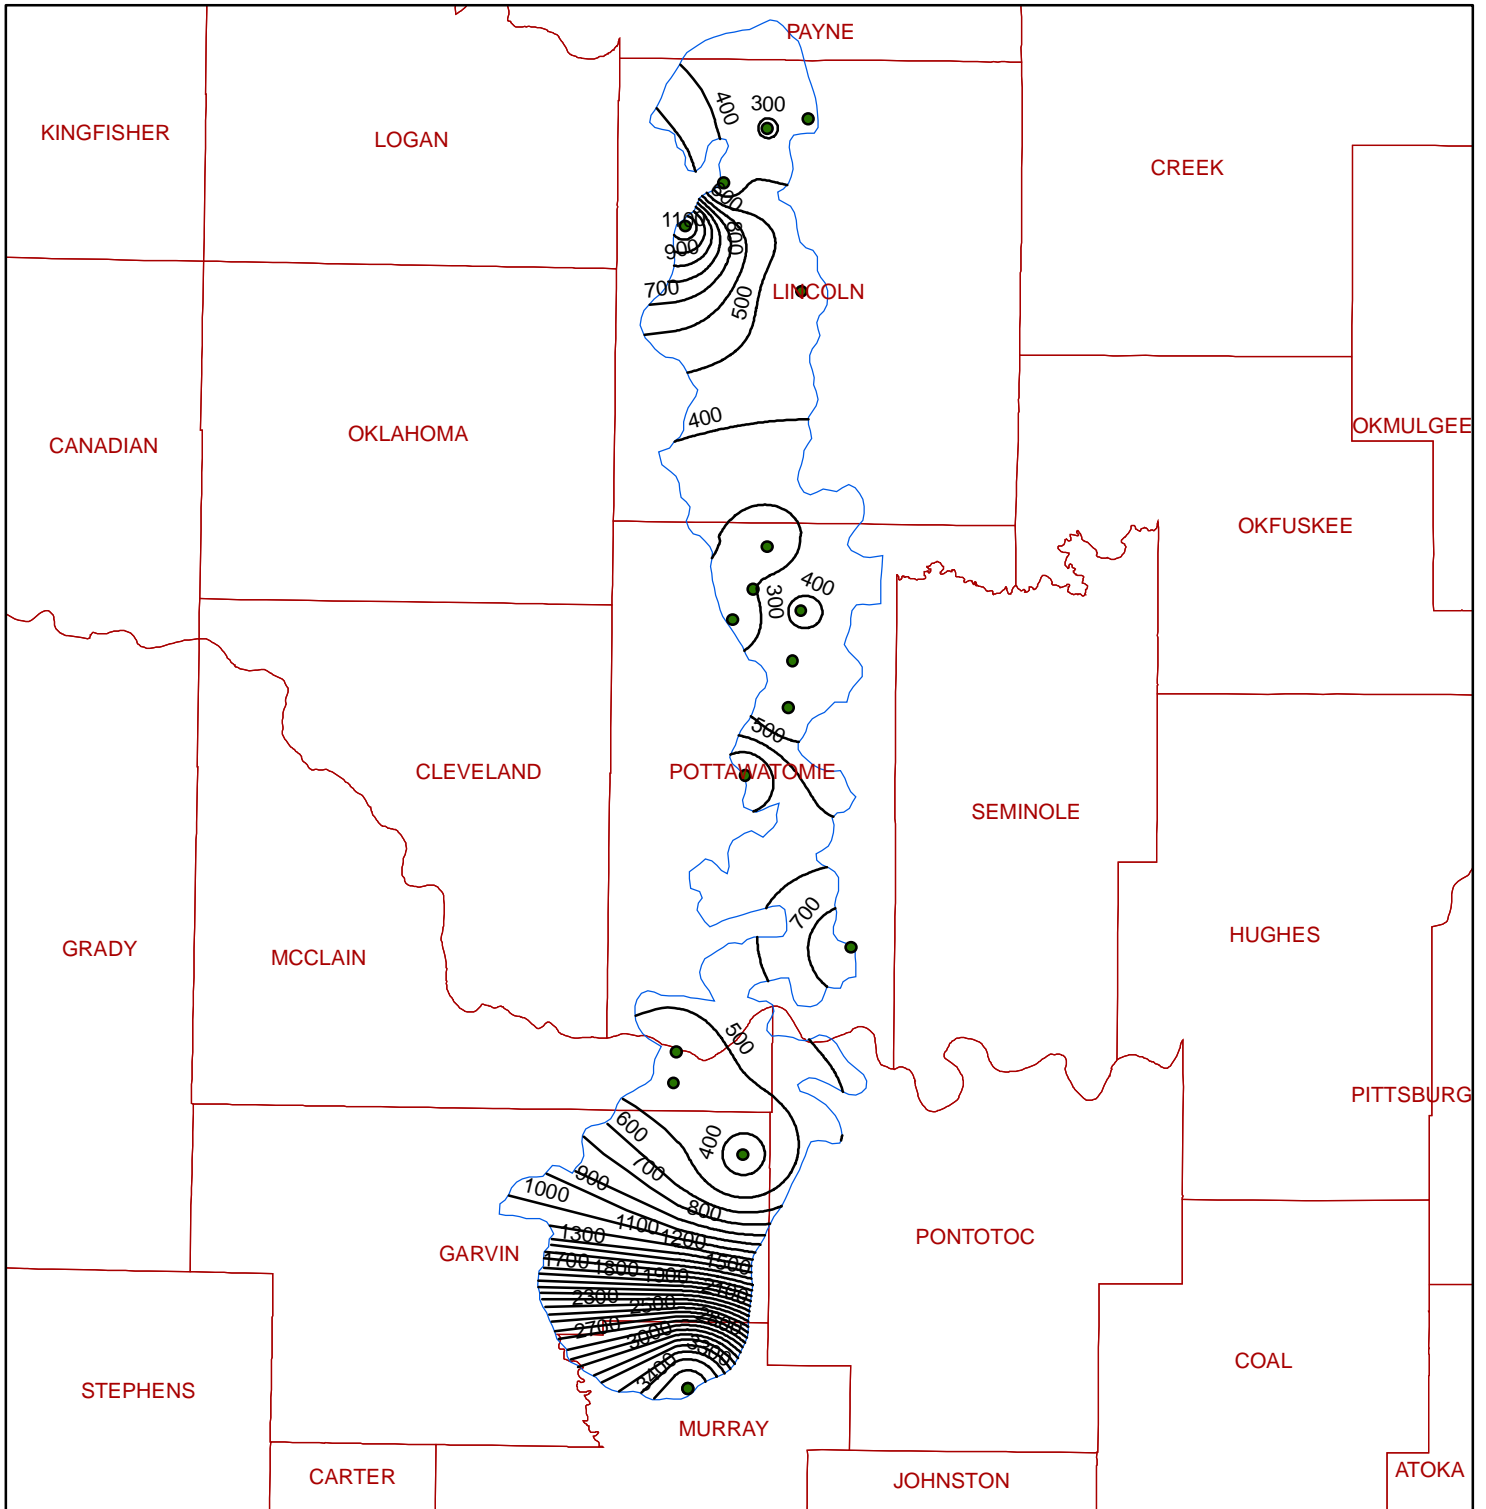

Historical Oscar Total Dissolved Solids Contour Map

Legend

- L. Oscar TDS H. Contours
- L. Oscar H. Wells
- L. Oscar Boundary
- County

TexArcMap generated 100 mg/L contours from historical data