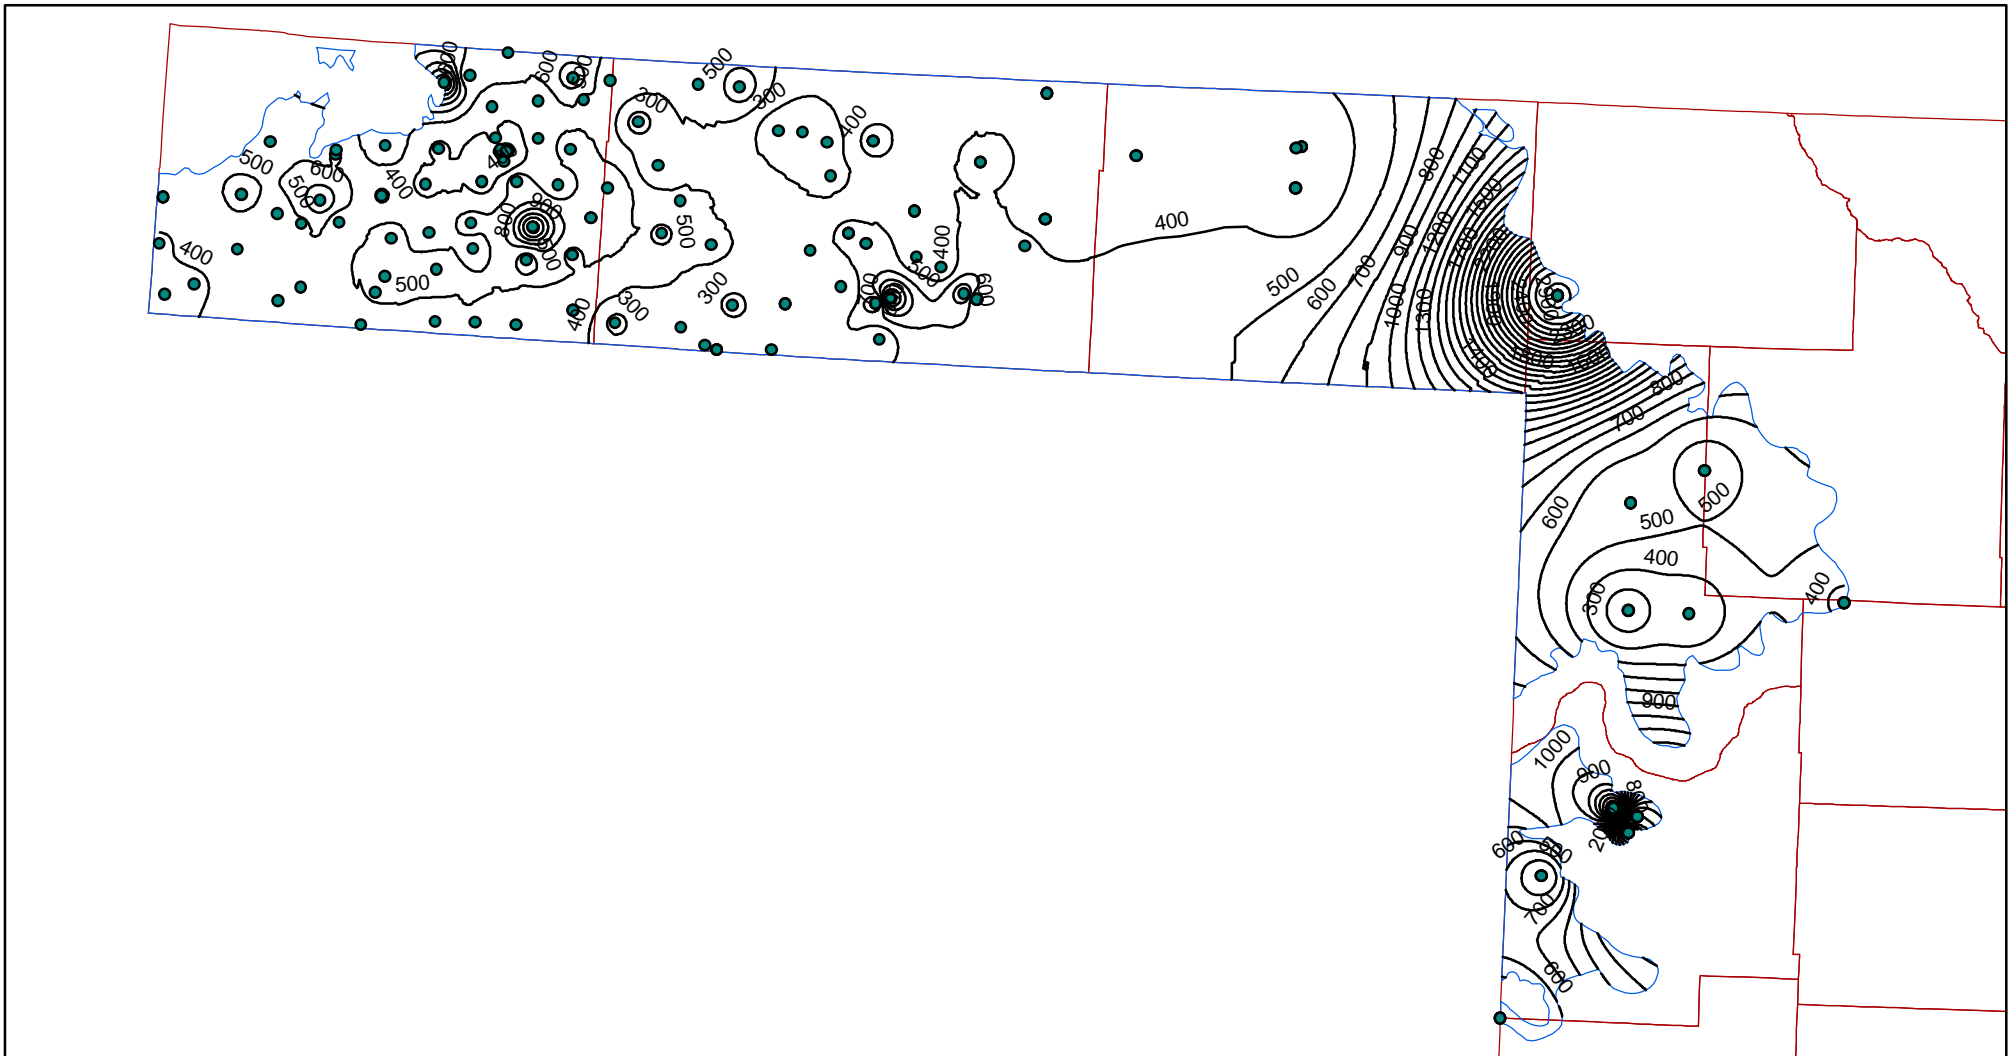

Historical Ogallala TDS Contour Map

Legend

- Ogallala H. Wells
- Ogallala TDS H. Contours
- Ogallala Boundary
- County

ArcMap generated 100 mg/L contours
from historical data