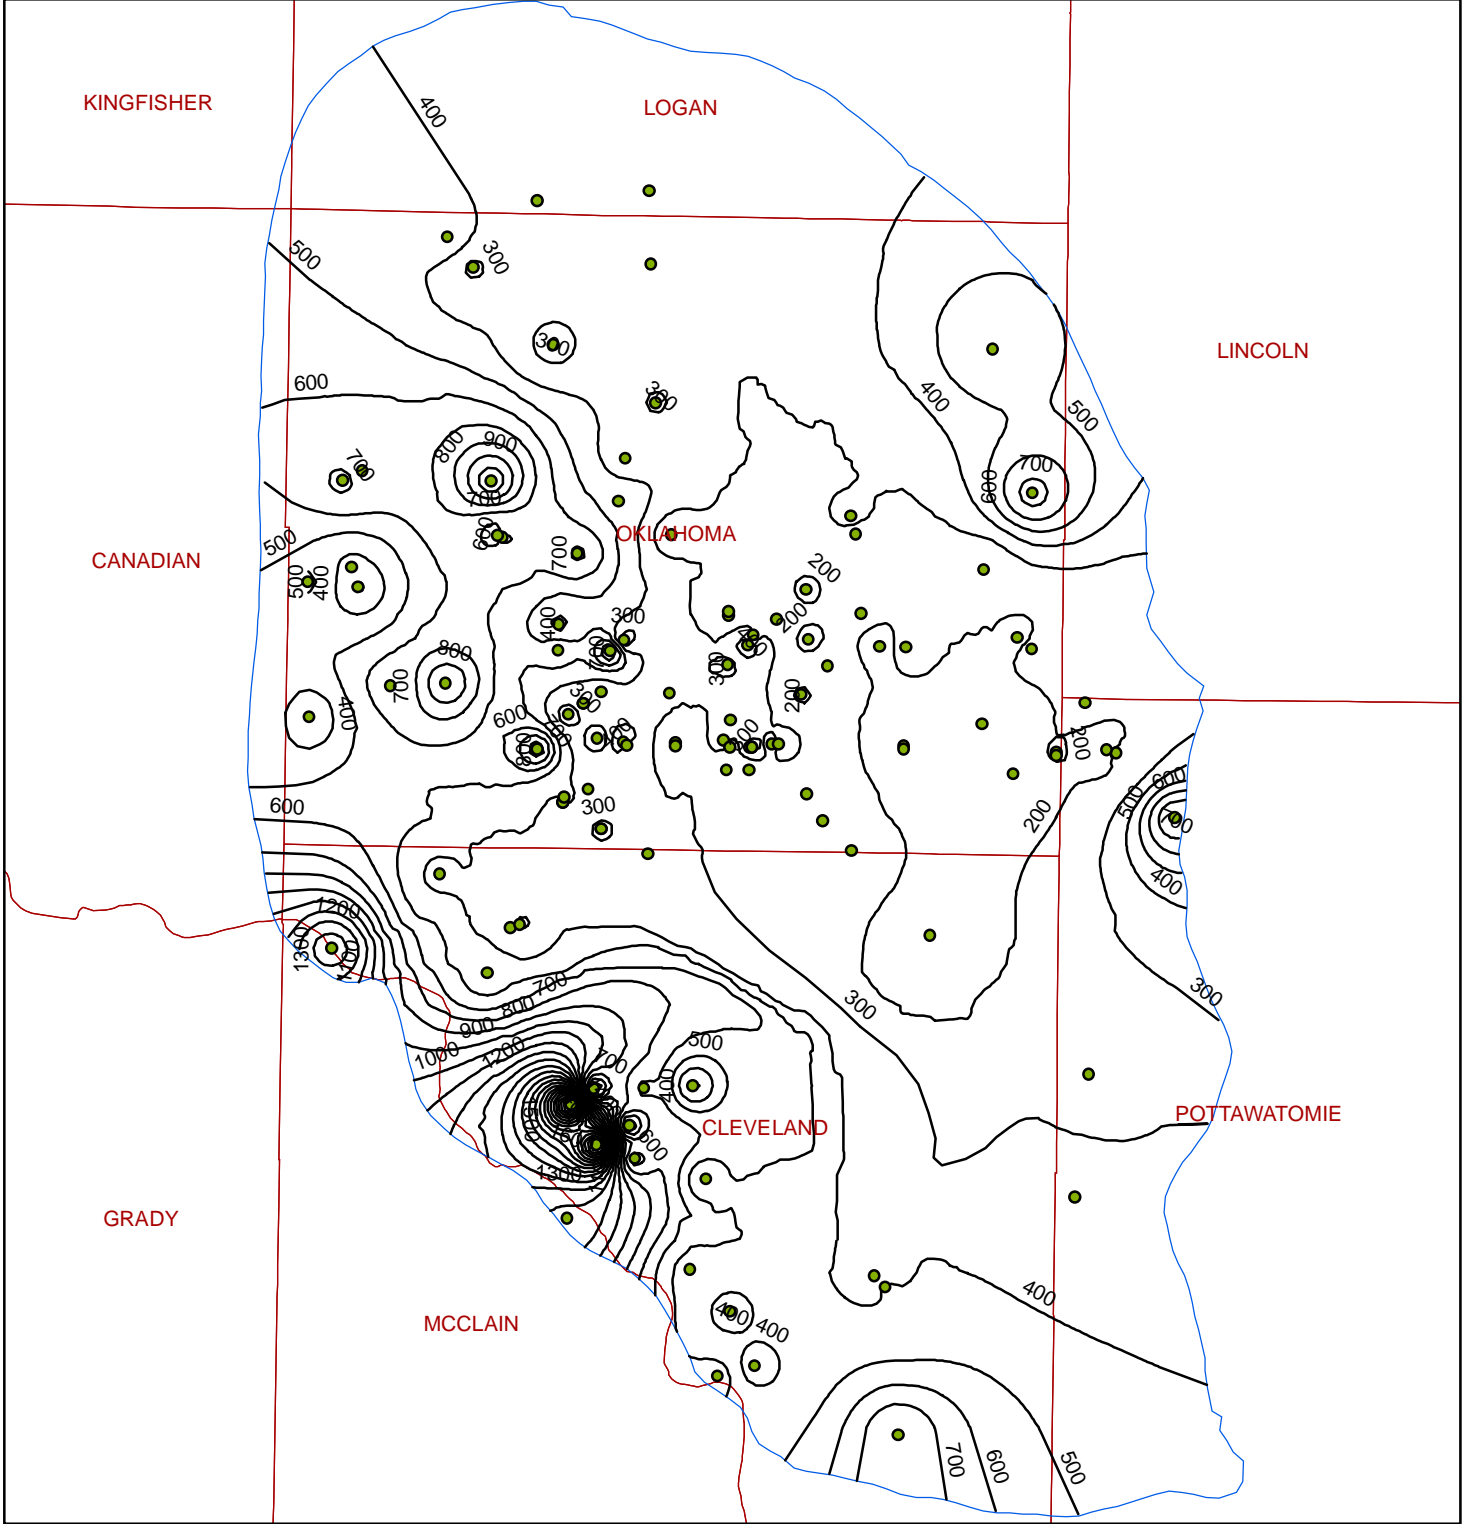

Garber-Wellington TDS Contour Map from Historical Data

Legend

- Garber-Well. H. Wells
- Garber-Well. TDS H. Contours
- Garber-Wellington Boundary
- County

ArcMap generated 100 mg/L contours