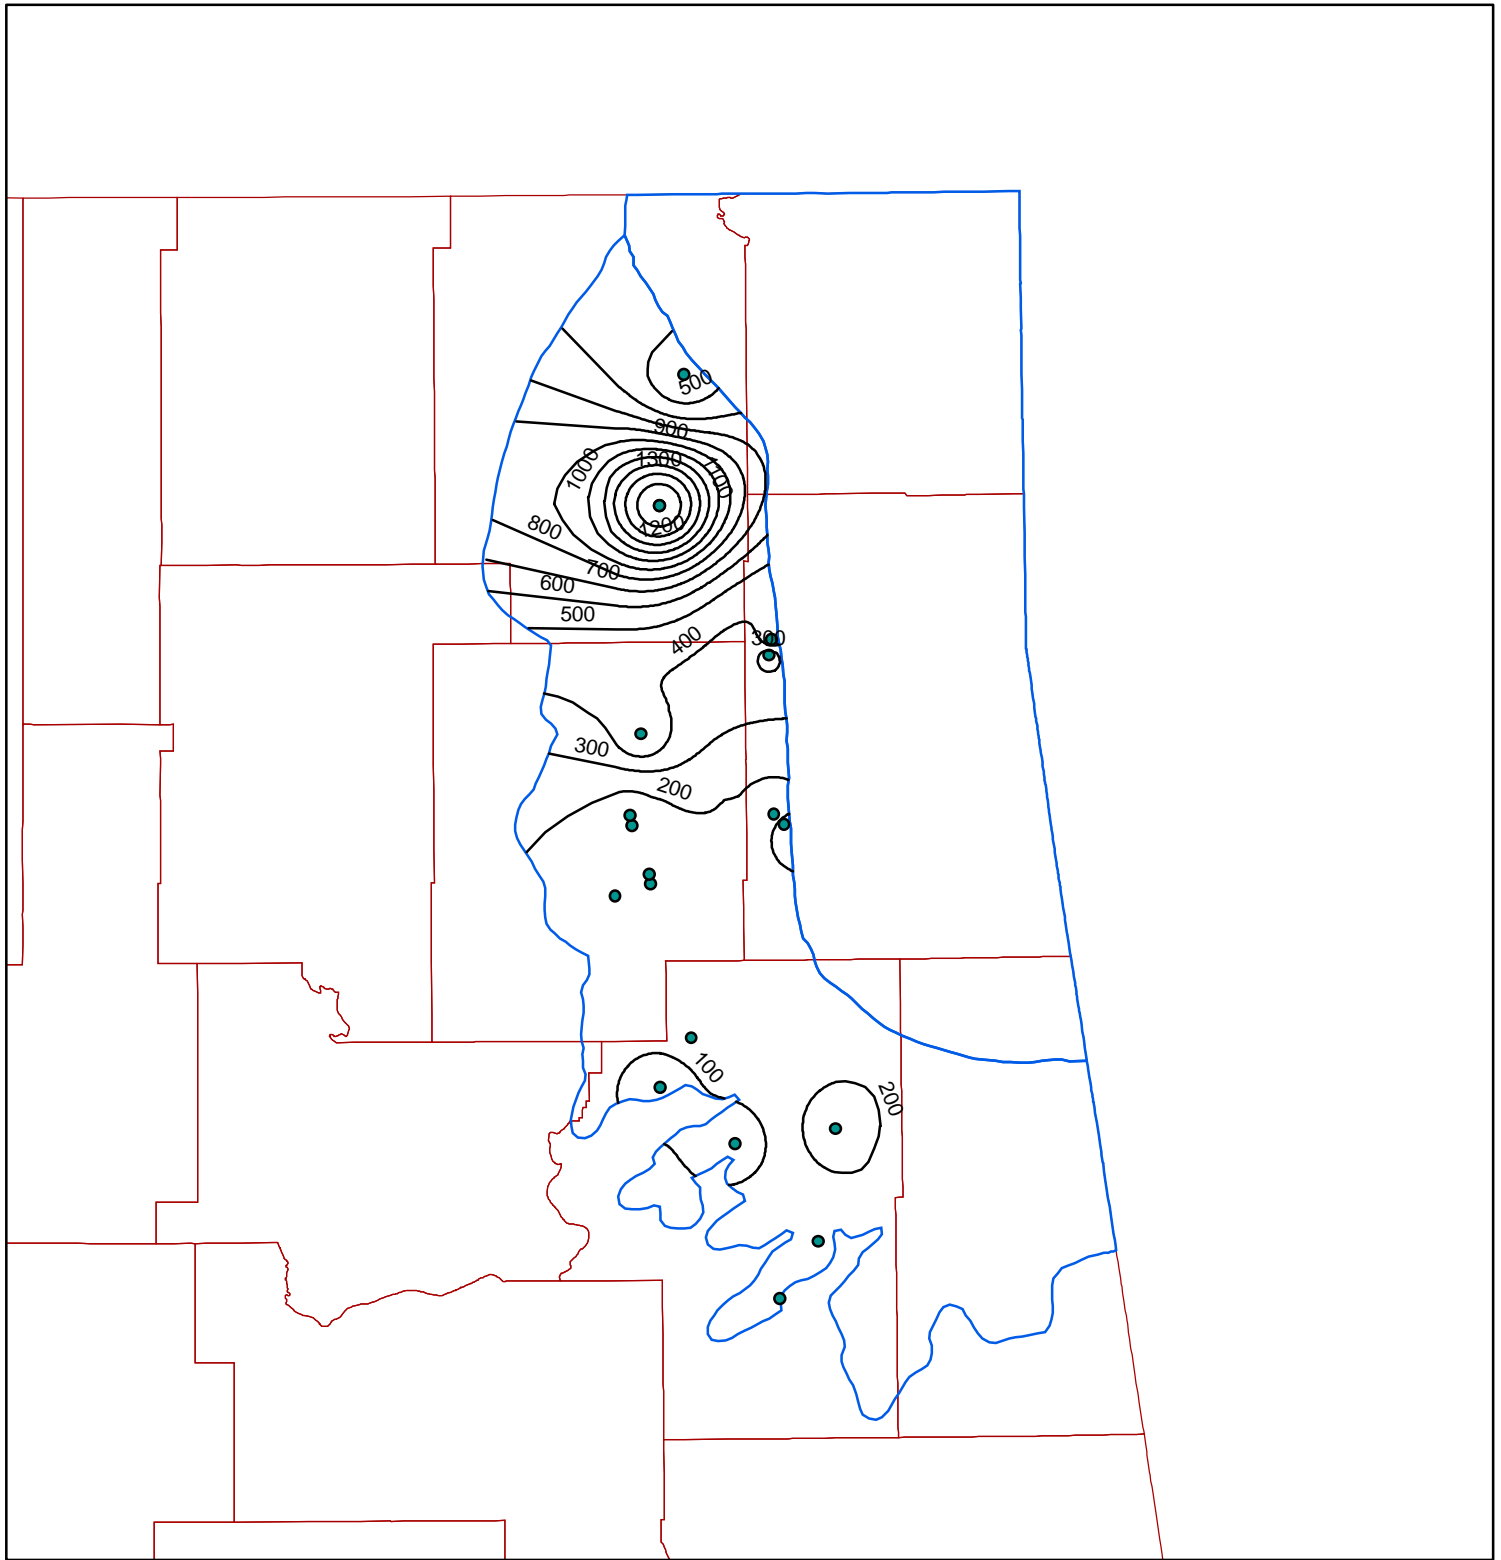

Historical Boone TDS Contour Map

10 5 0 10 Miles

Legend

- Boone TDS H. Contours
- Boone H. Wells
- Boone Boundary
- County

ArcMap generated 100 mg/L contours
from historical data