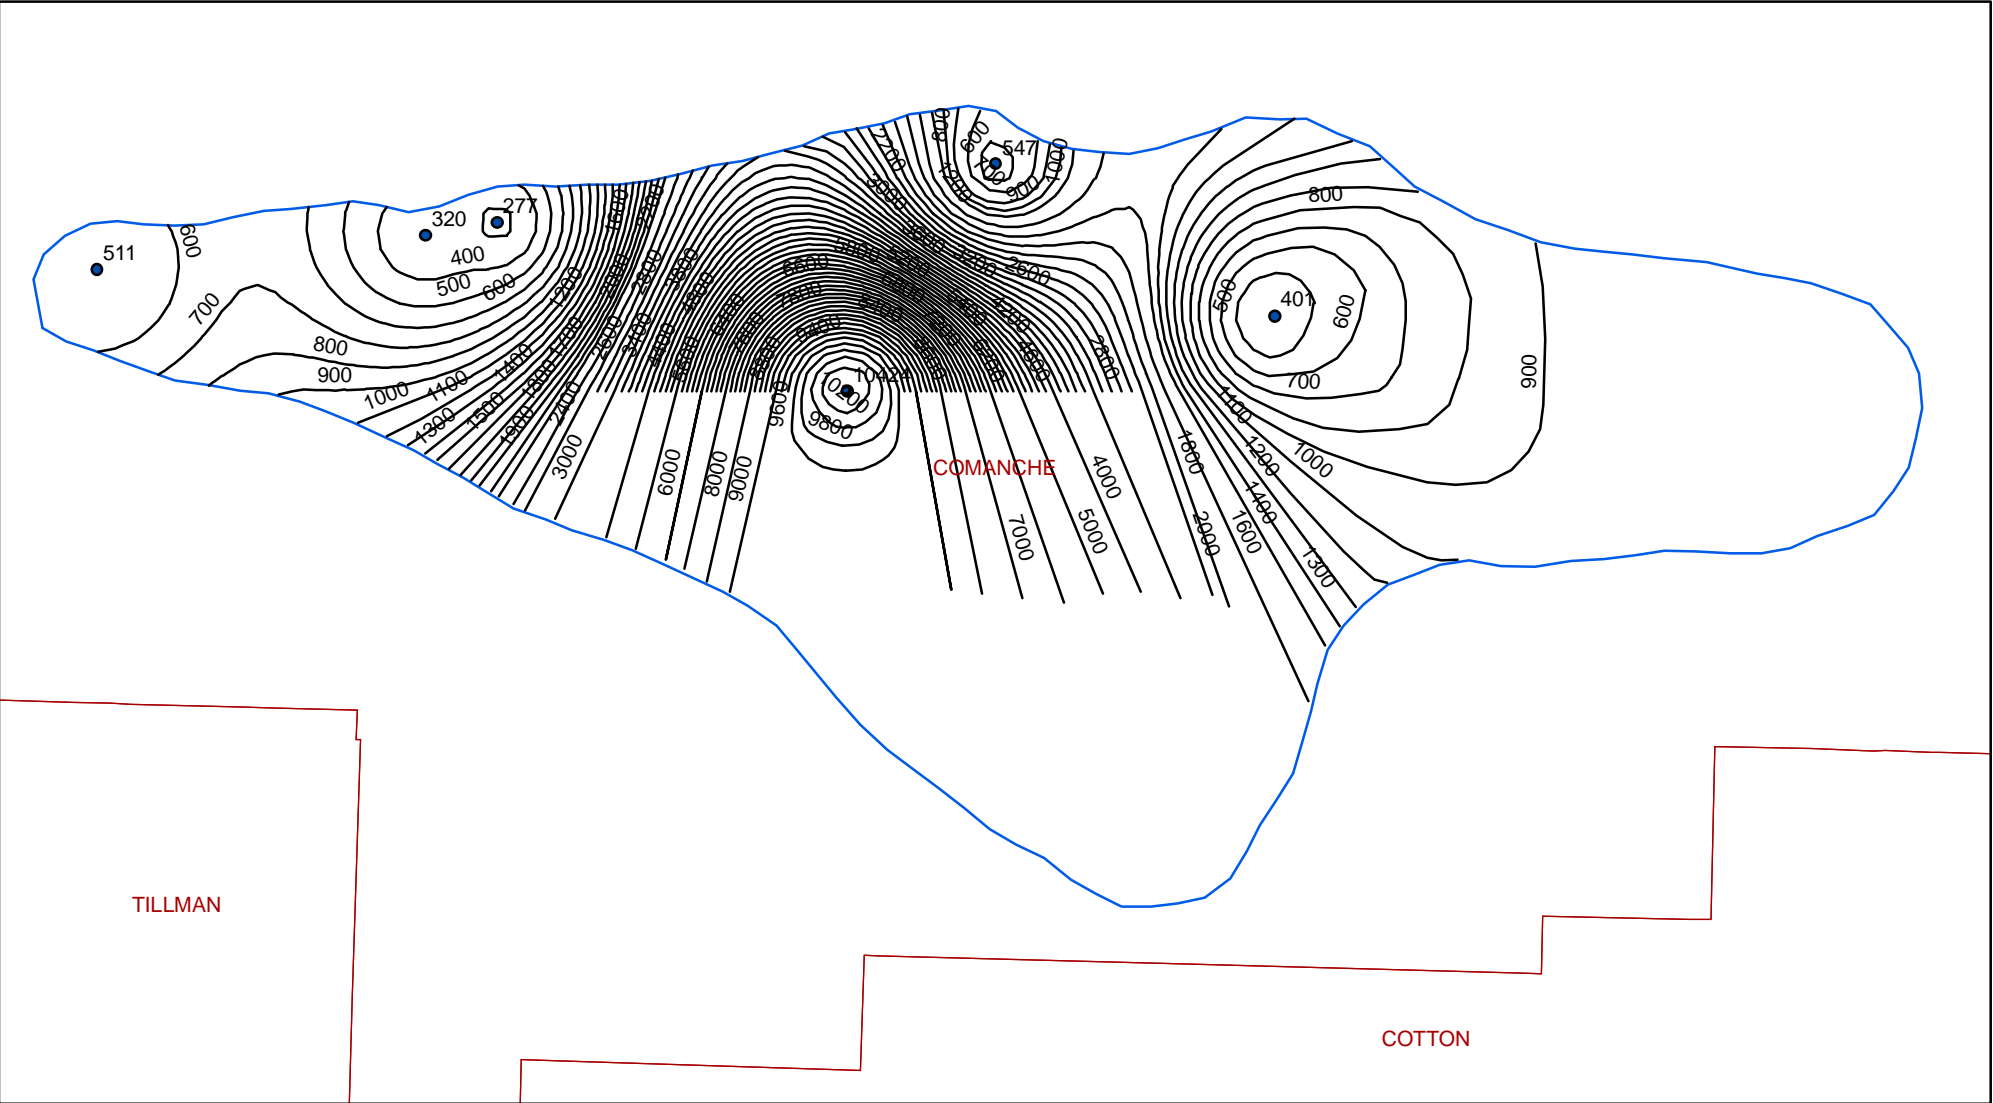

Arbuckle-Timbered Hills TDS Contours From Historical Data

Legend

- Arbuckle-Timbered Hills TDS H. Contours
- Arbuckle-Timbered Hills H. Wells
- ▭ Arbuckle-Timbered Hills Boundary
- ▭ County

Arcmap generated 100 mg/L contours
Modified by hand to clarify image by removing
contour lines and extending lines