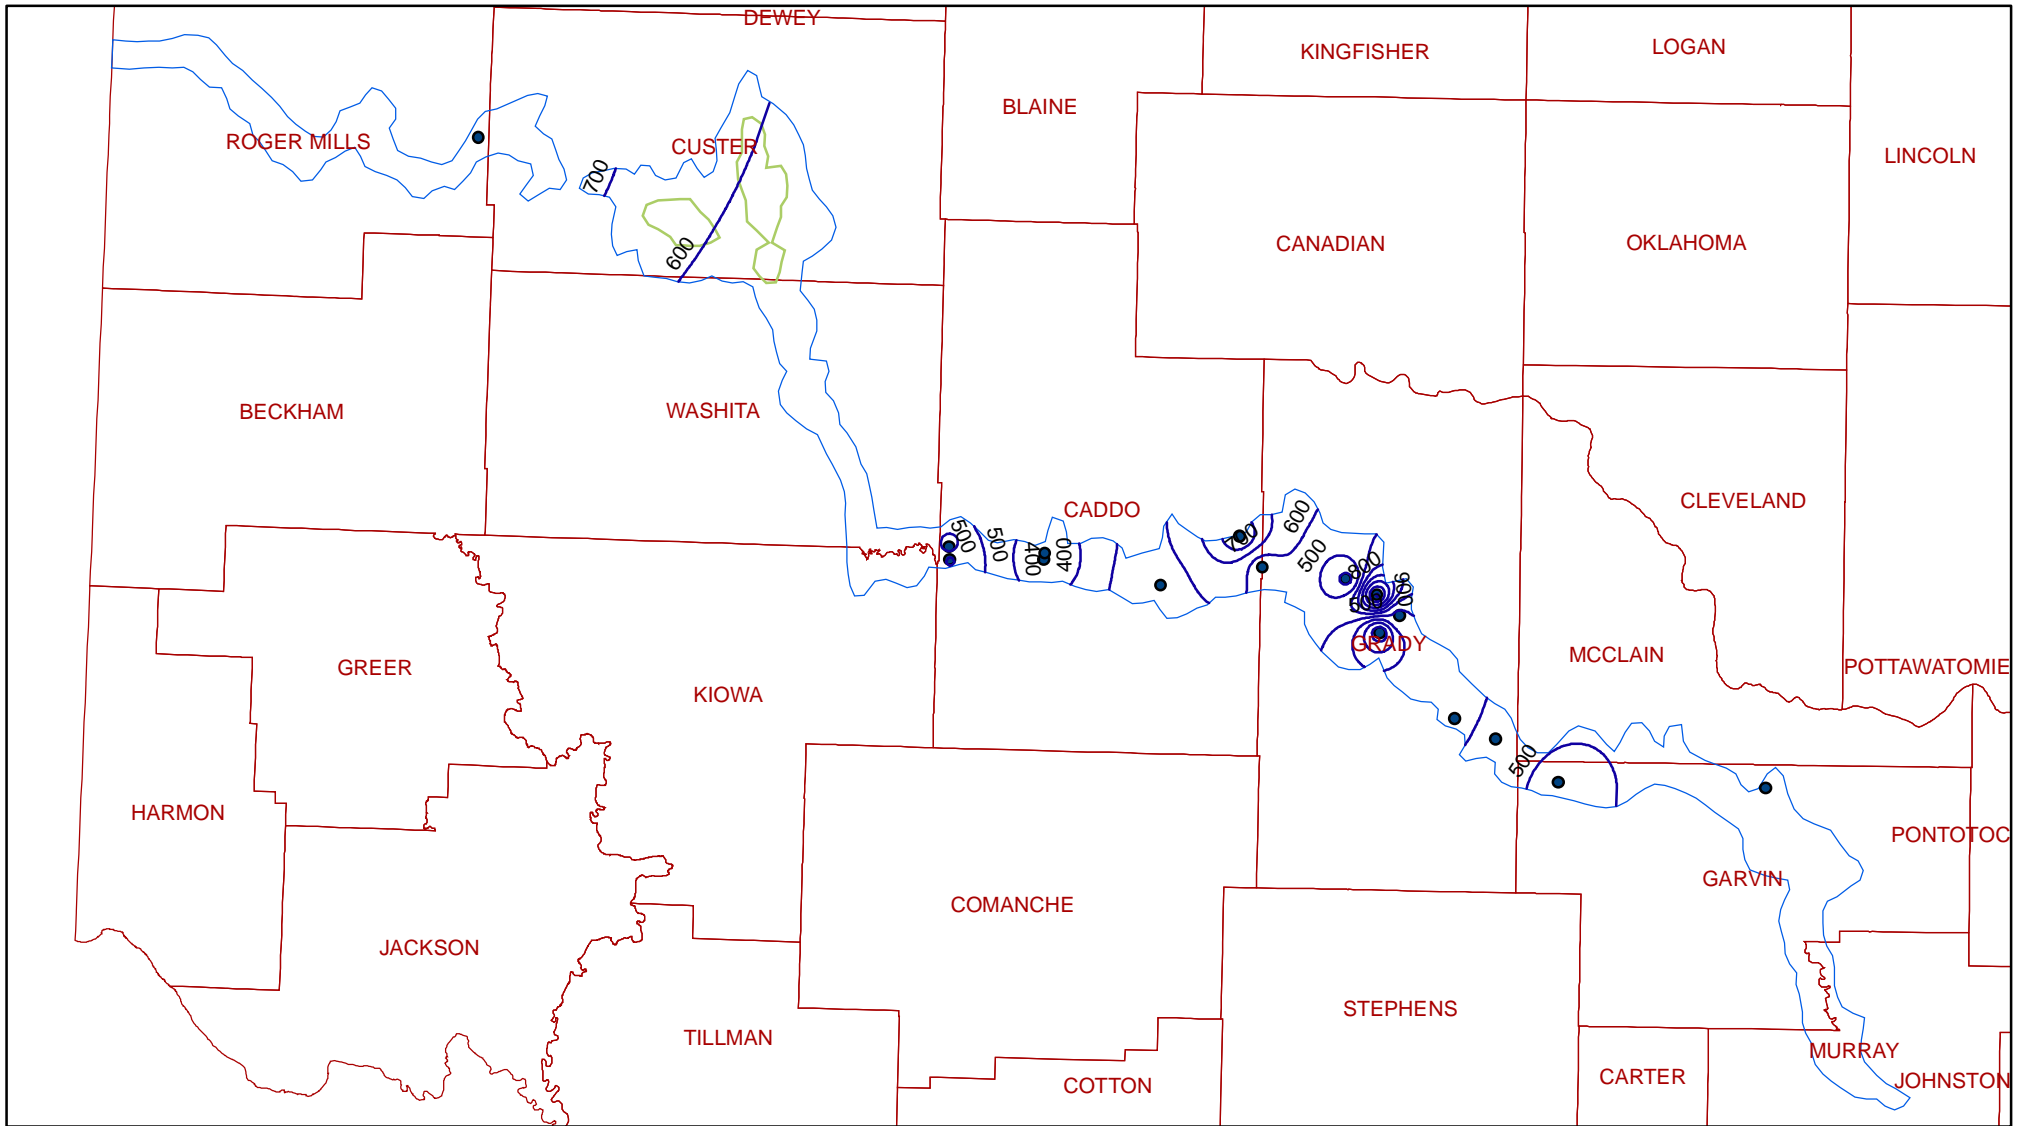

Historical Washita Terrace Total Dissolved Solids Contour Map

Legend

- H. Washita TDS Contours
- H. Washita Wells
- ▭ Washita Missing
- ▭ Washita Terrace Boundary
- ▭ County

ArcMap generated 100 mg/L contours