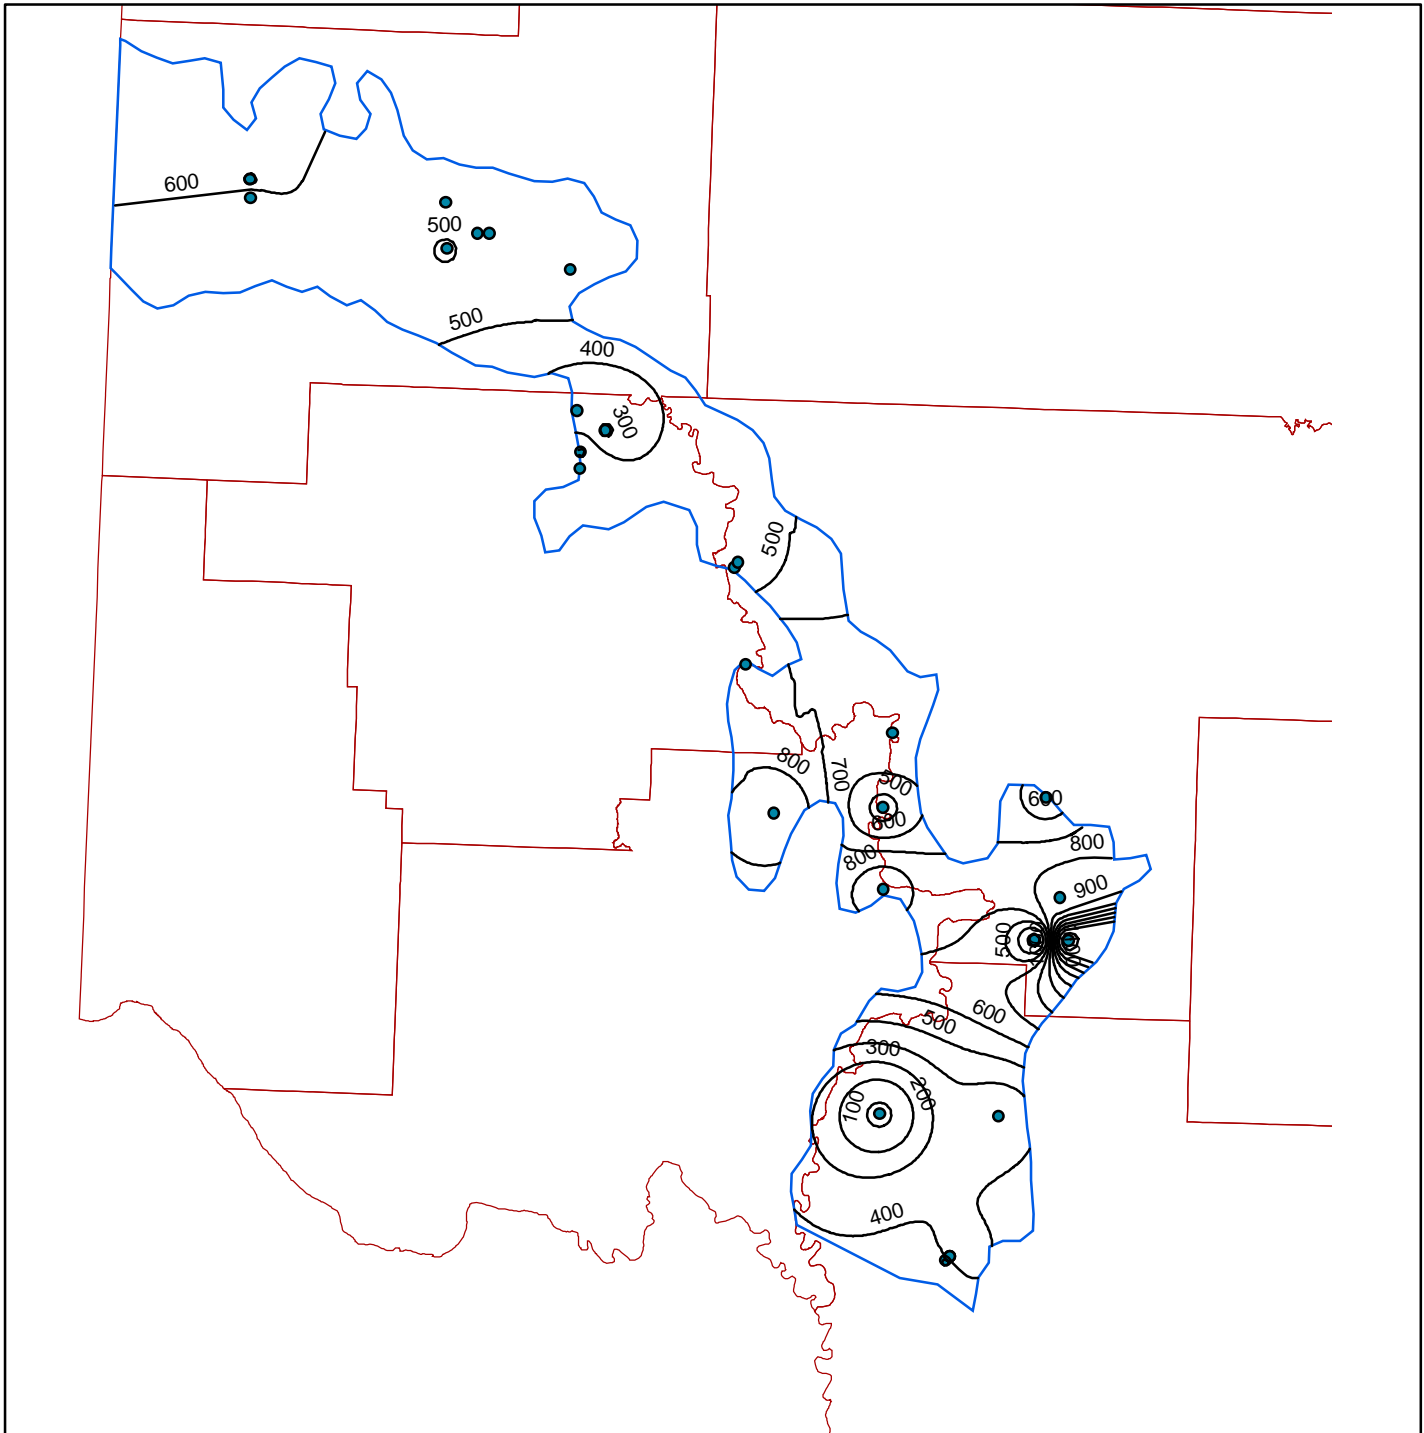

Historical TDS Data Contour Map N. Fork Red River Terrace

10 5 0 10 Miles

Legend

- H. N. Fork Red TDS Contours
- H. N. Fork Red Wells
- N. Fork Red Boundary
- County

ArcMap generated 100 mg/L contours
edited