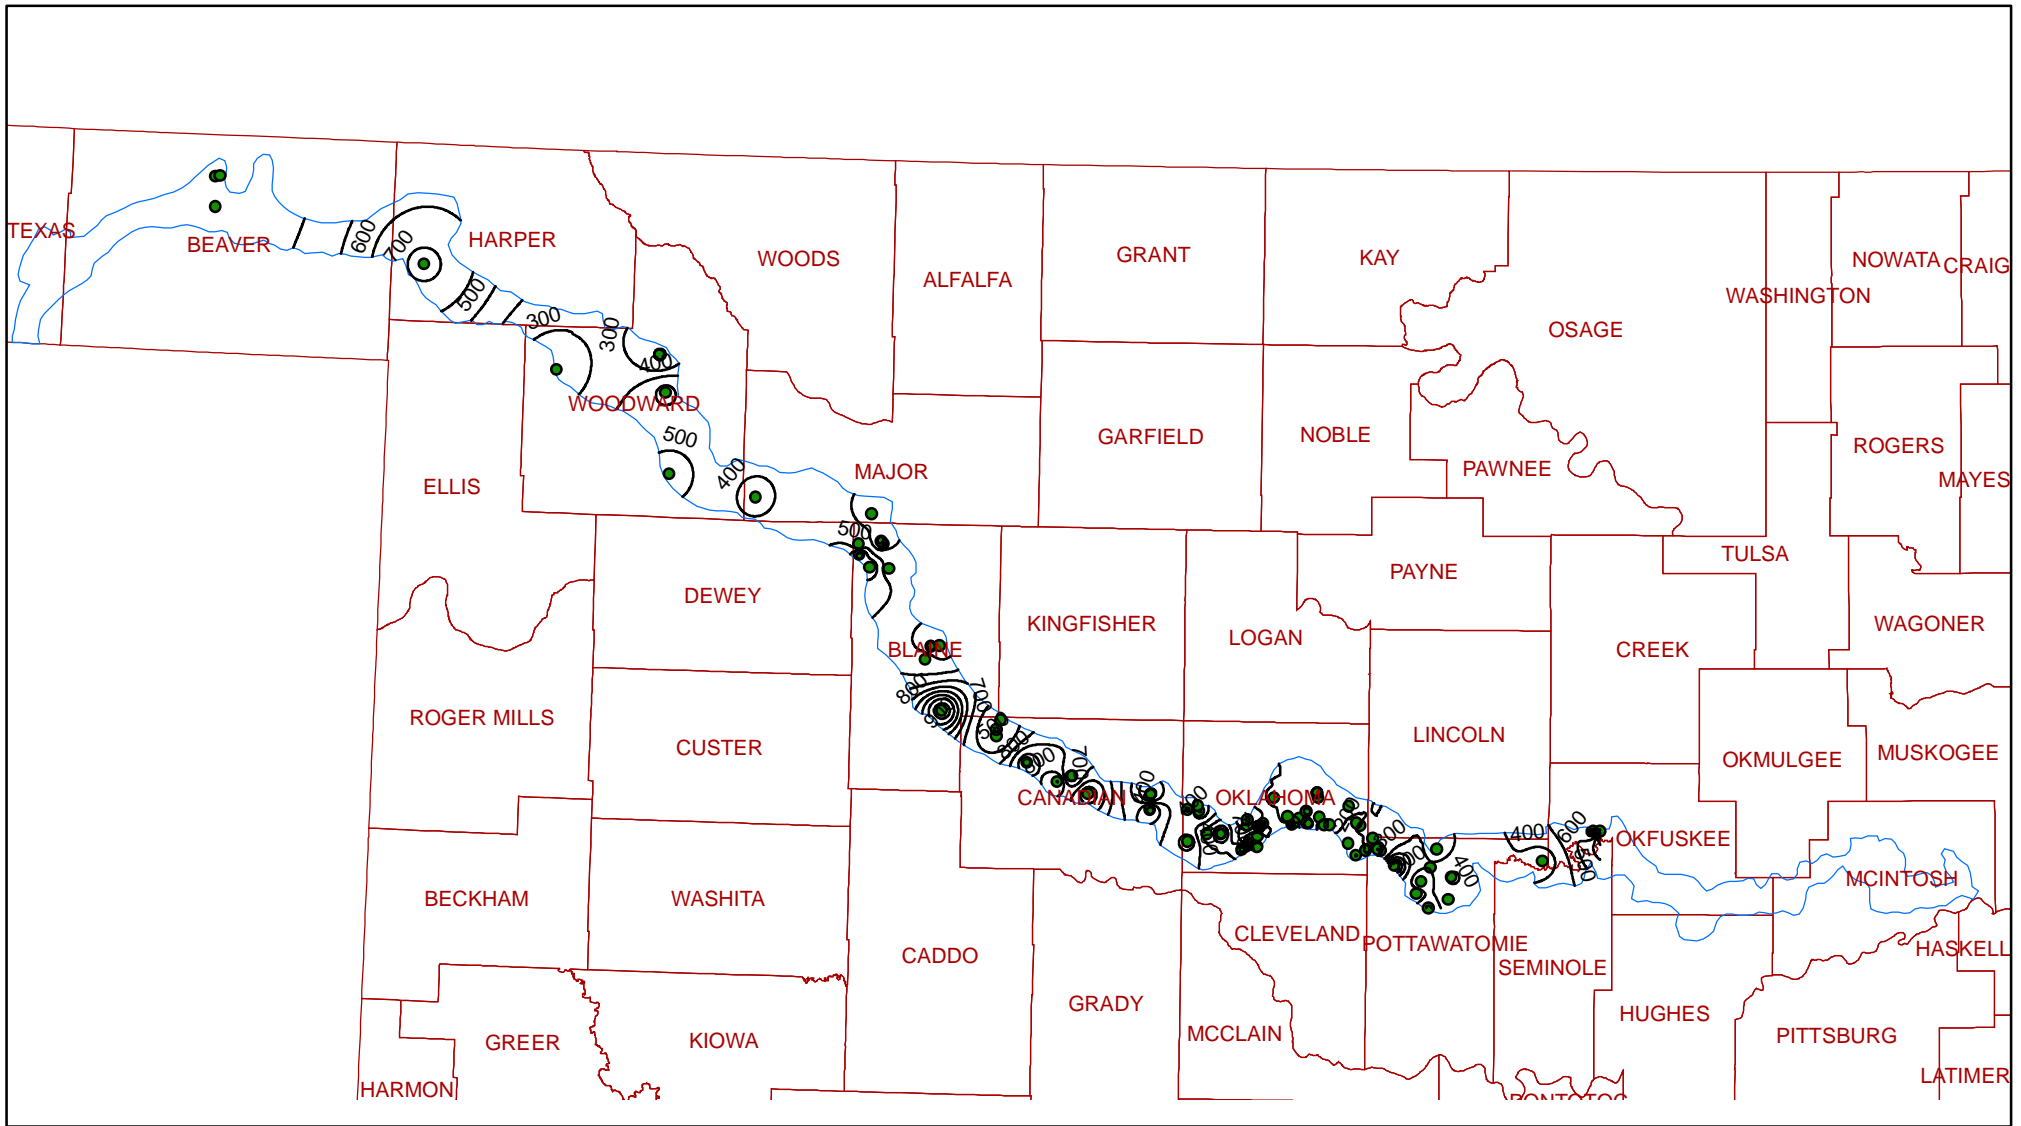

Historical North Canadian Terrace Total Dissolved Solids Contour Map

Legend

- H. N. Canadian TDS Contours
- H. N. Canadian Wells
- N. Canadian Terrace Boundary
- County

ArcMap generated 100 mg/L contours