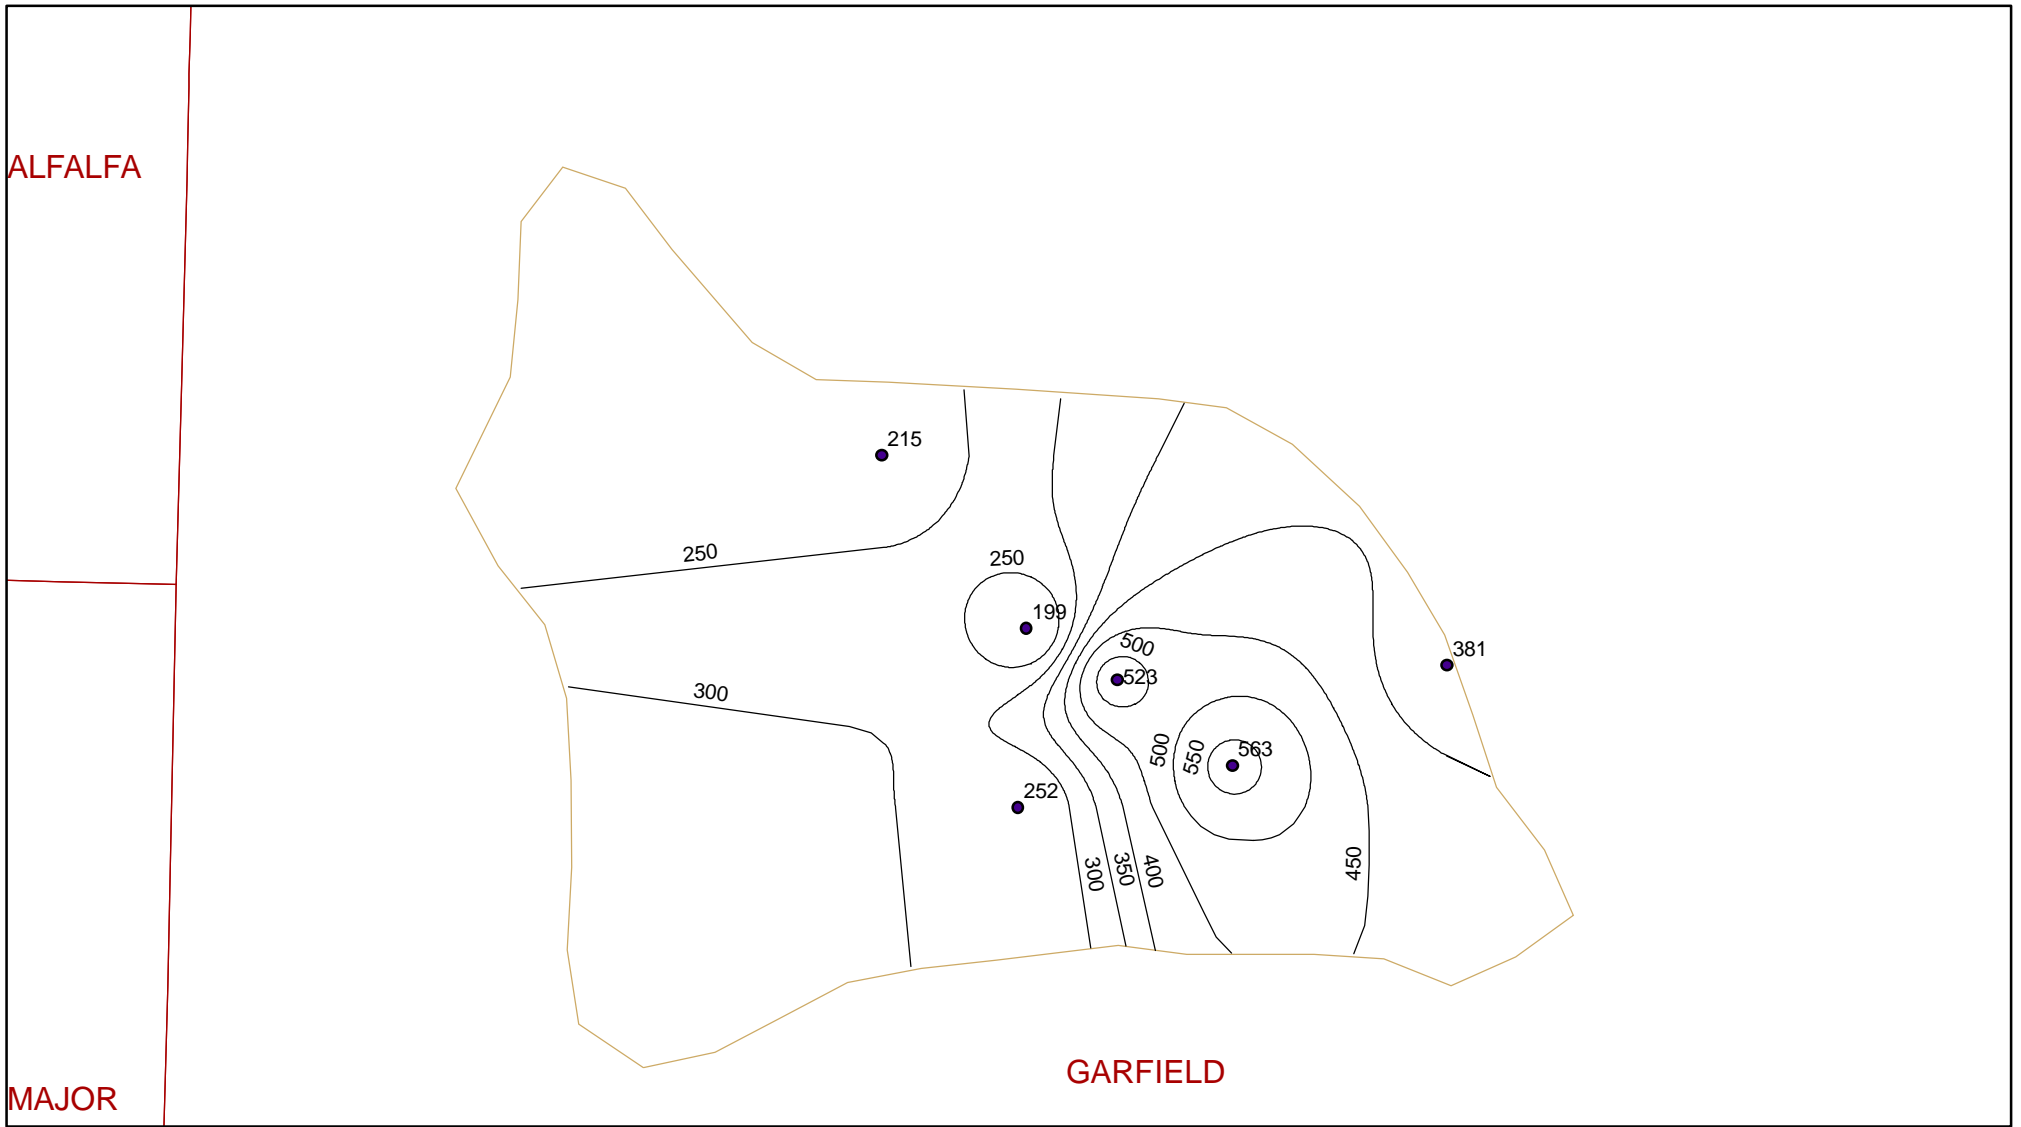

# Historical Enid Terrace Total Dissolved Solids Contour Map

**Legend**

- H. Enid Terrace Wells
- H. Enid Terrace TDS Contours
- Enid Terrace Boundary
- County

ArcMap generated 50 mg/L contours