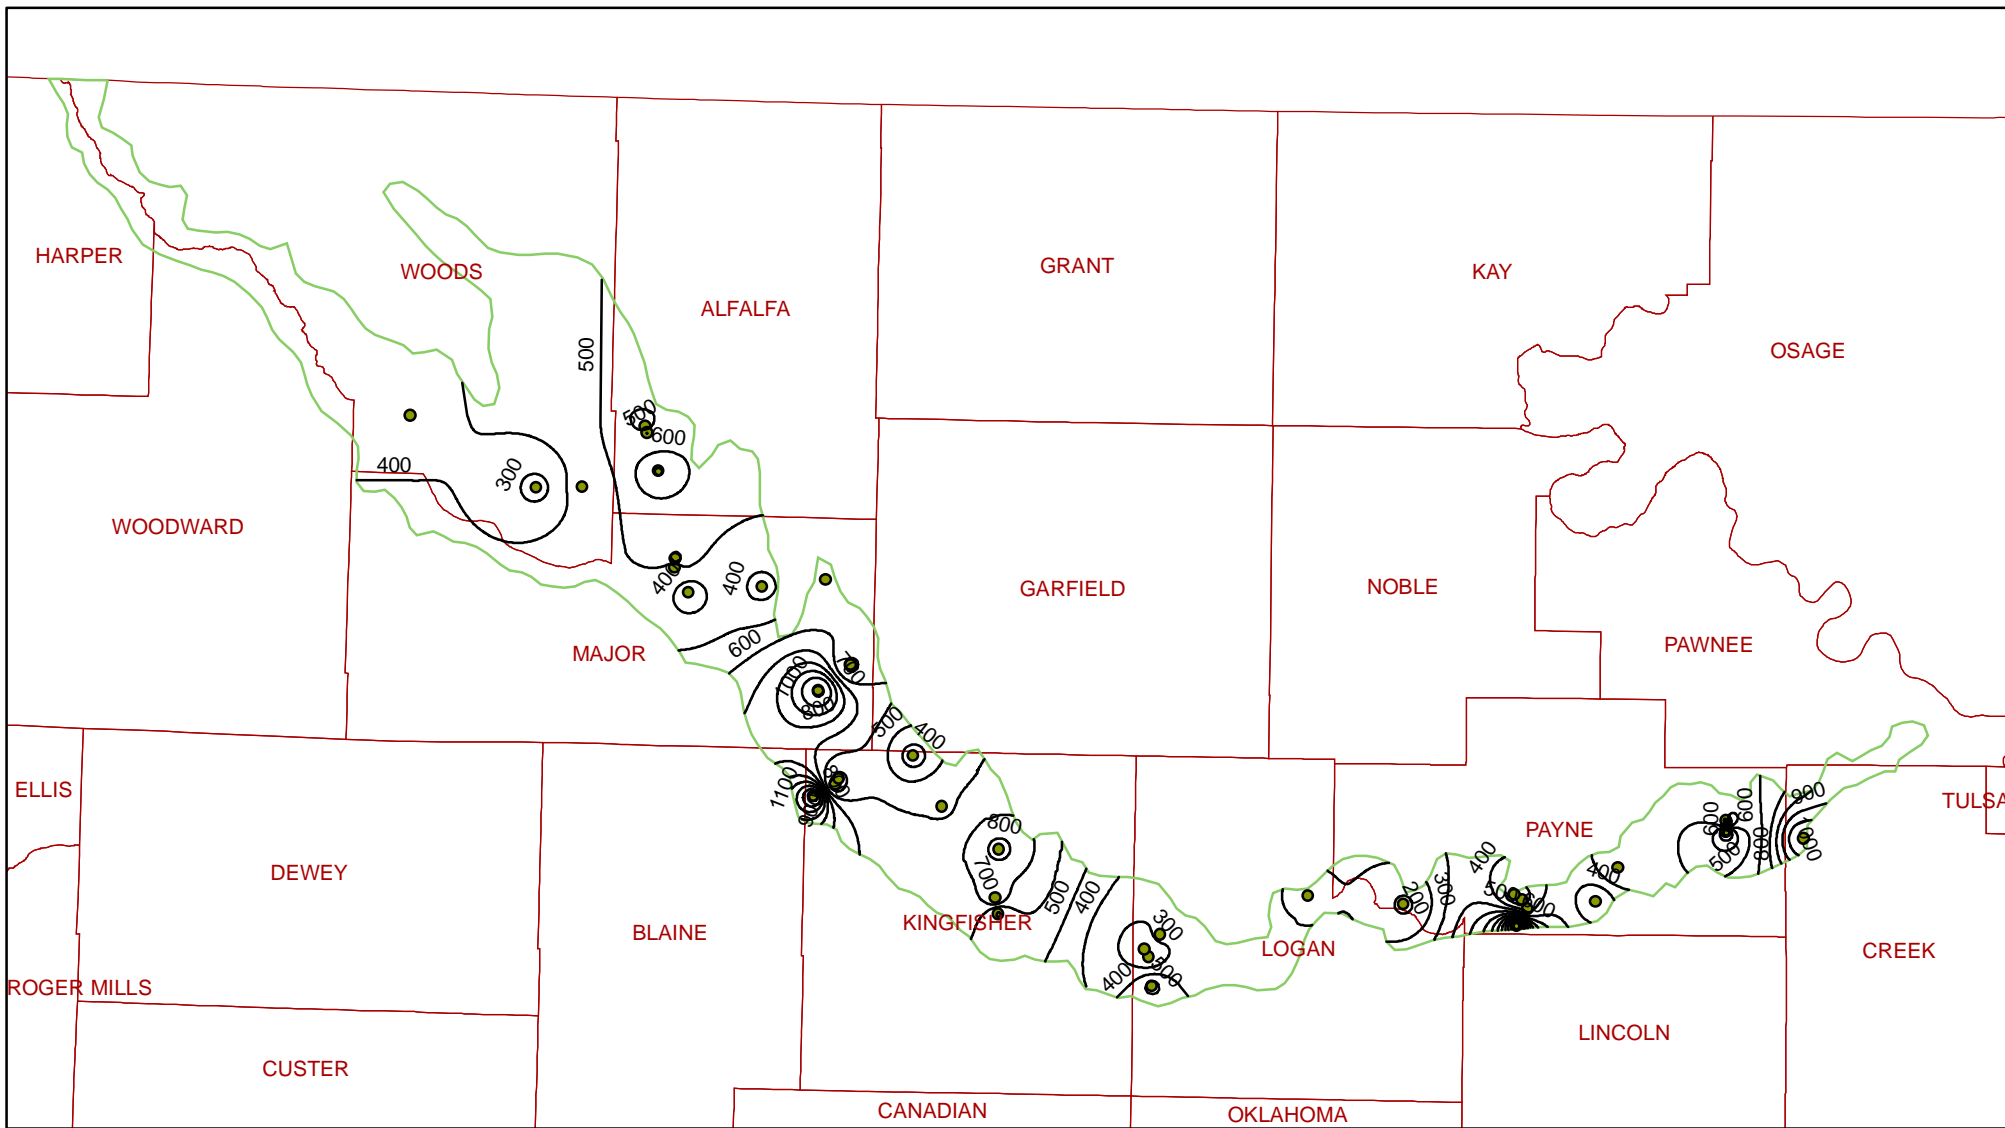

Historical Cimarron Terrace Total Dissolved Solids Contour Map

Legend

- H. Cimarron TDS Contours
- H. Cimarron Wells
- ▭ Cimarron Terrace Boundary
- ▭ County

ArcMap generated 100 mg/L contours