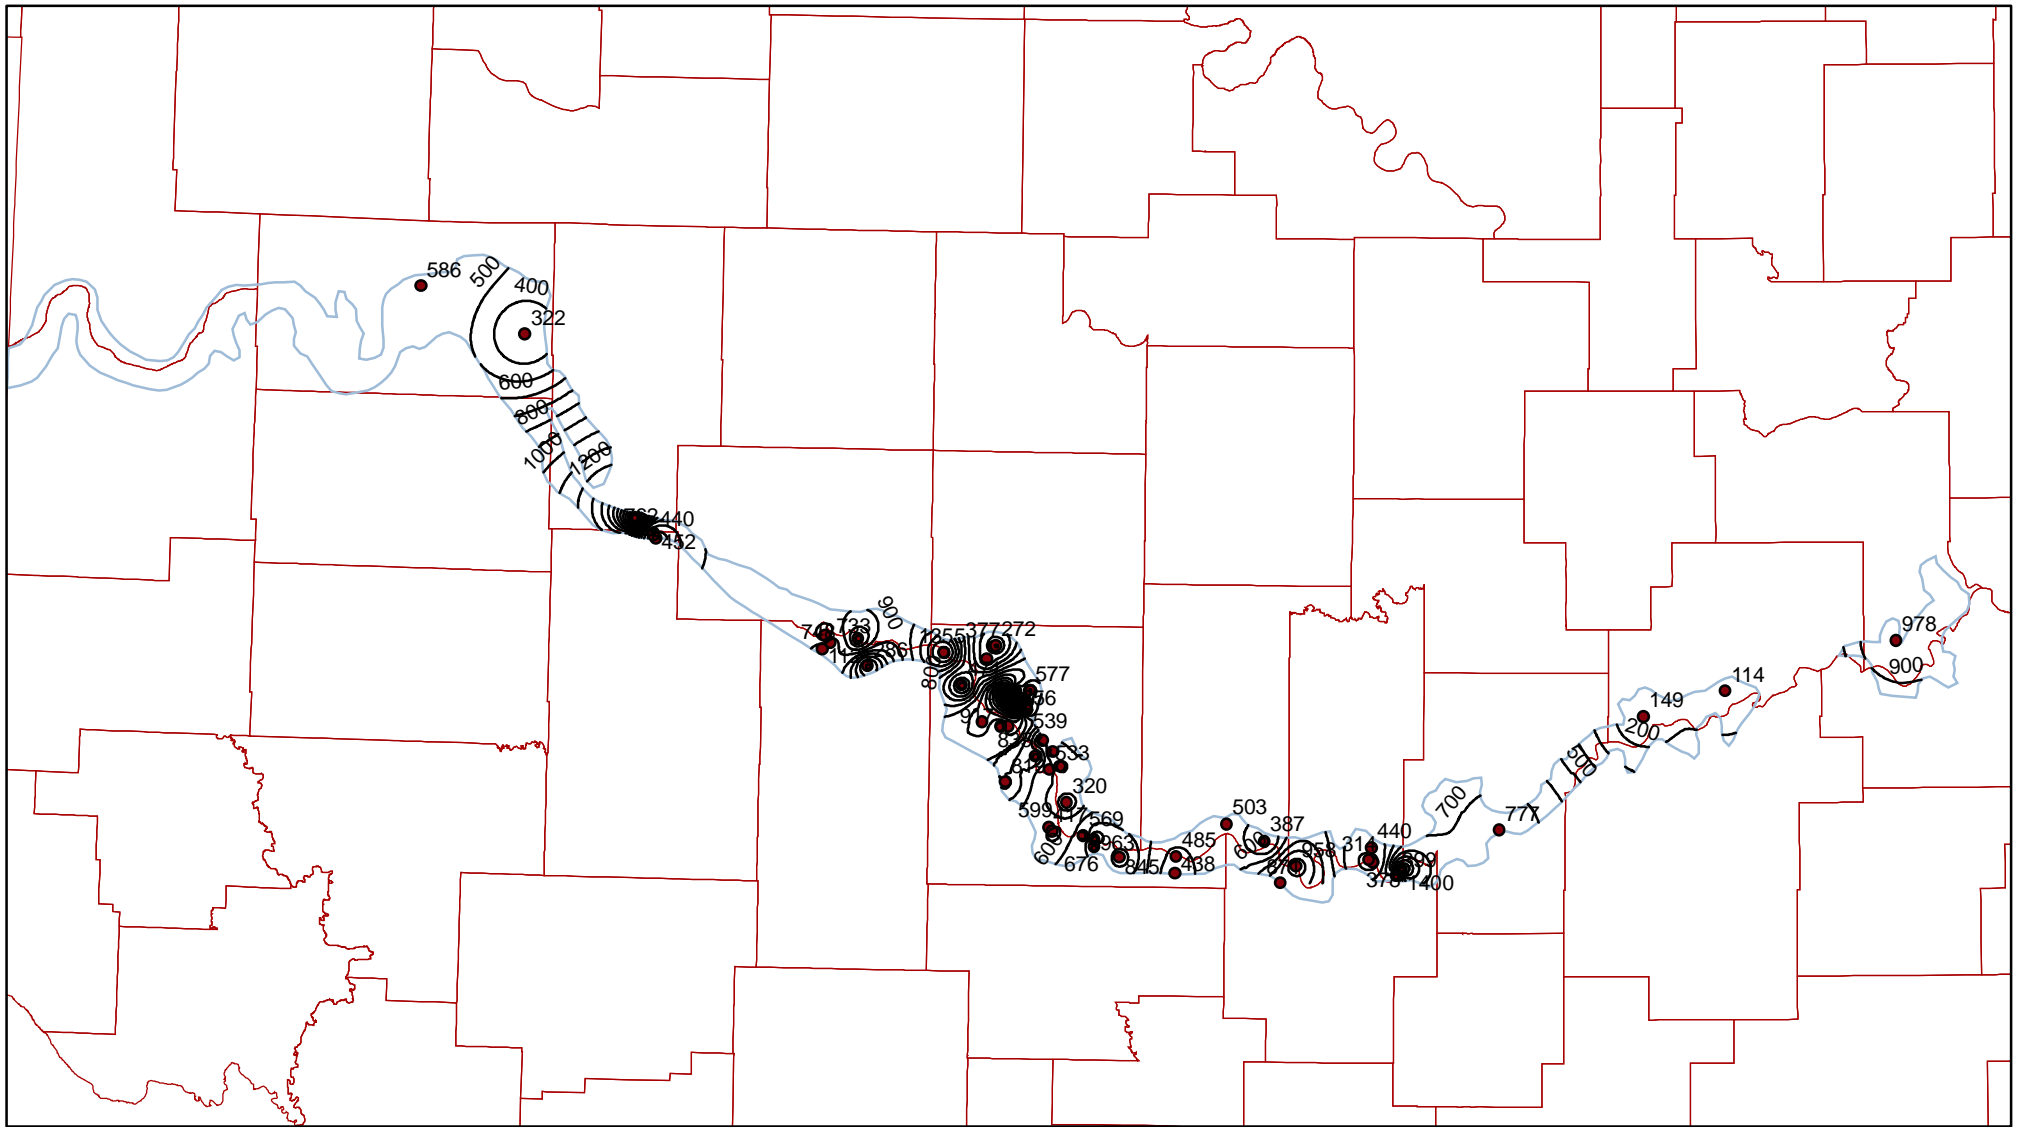

Historical Canadian Terrace Total Dissolved Solids Contour Map

Legend

- H. Canadial TDS Contours
- H. Canadian Wells
- Canadian Boundary
- County

ArcMap generated 100 mg/L contours