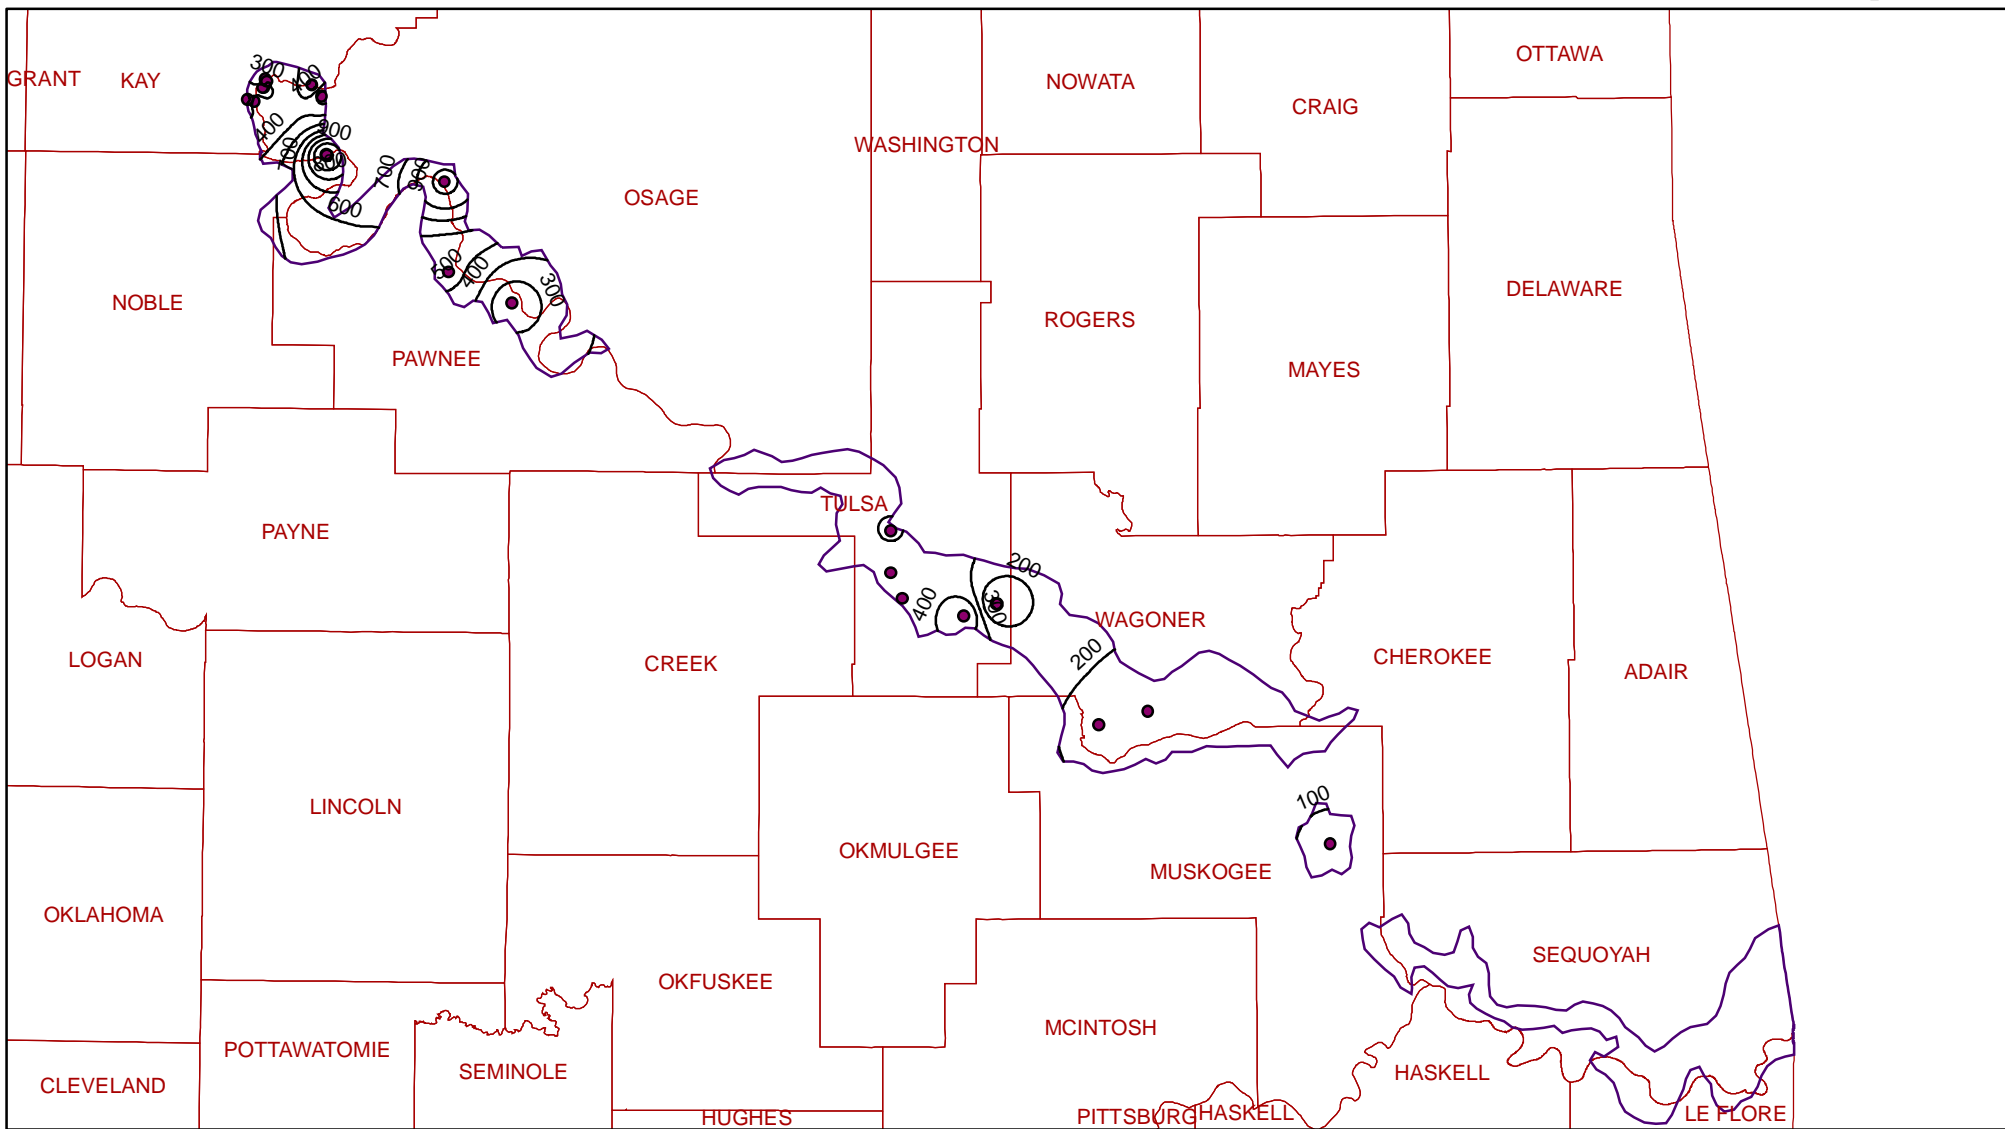

Historical Arkansas Terrace Total Dissolved Solids Contour Map

Legend

- H. Arkansas TDS Contours
- H. Arkansas Wells
- ▭ Arkansas Boundary
- ▭ County

ArcMap generated 100 mg/L contours