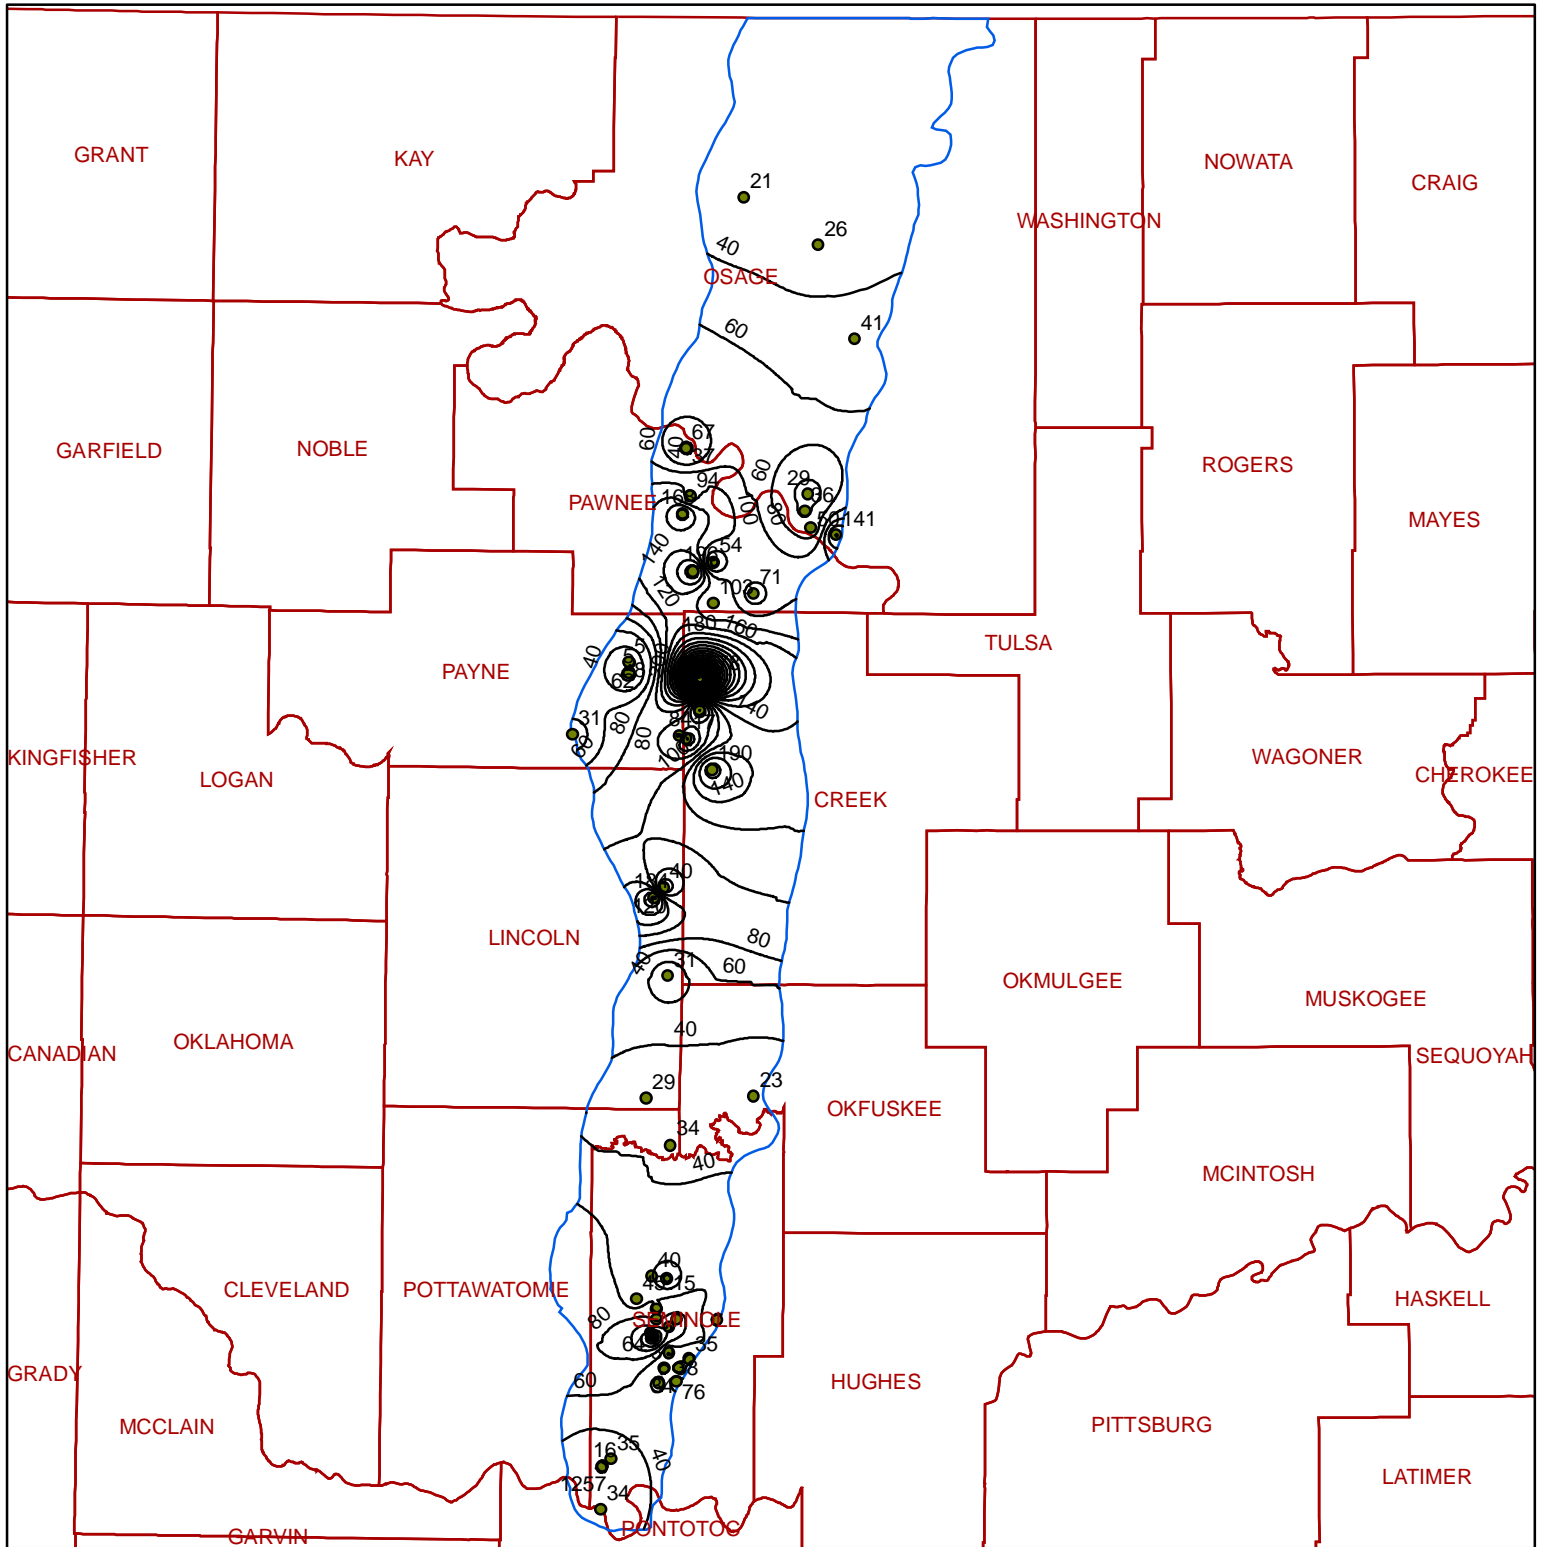

Historical Vamoosa Sulfate Contour Map

Legend

- H. Vamoosa Sulfate Contours
- H. Vamoosa Wells
- Vamoosa Boundary
- County

ArcMap generated 20 mg/L contours