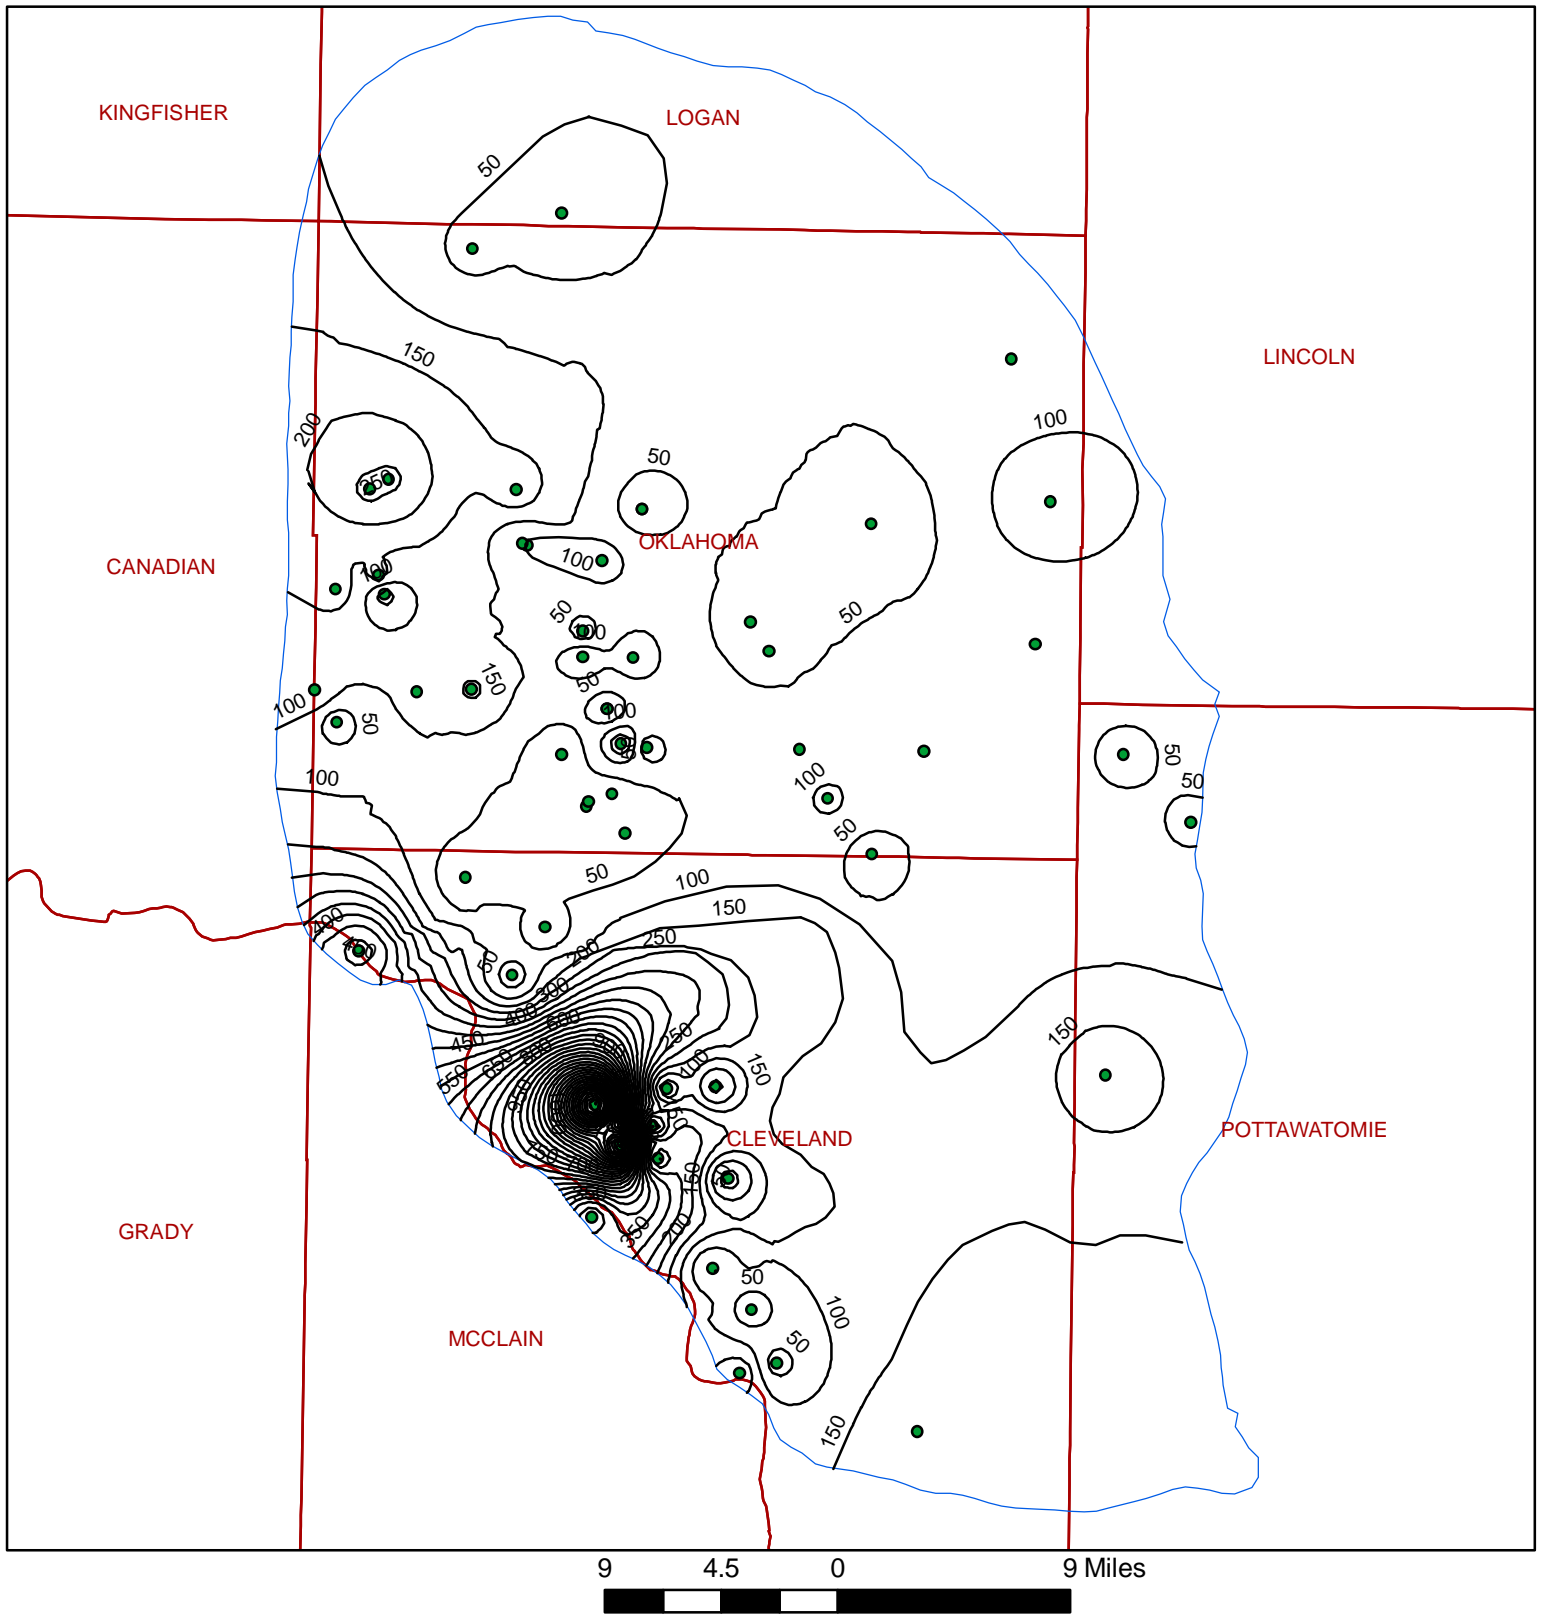

Historical Garber-Wellington Sulfate Contour Map

Legend

- H. Garber-Wellington Sulfate Contours
- H. Garber-Wellington Wells
- Garber-Wellington Boundary
- County

ArcMap generated 50 mg/L contours