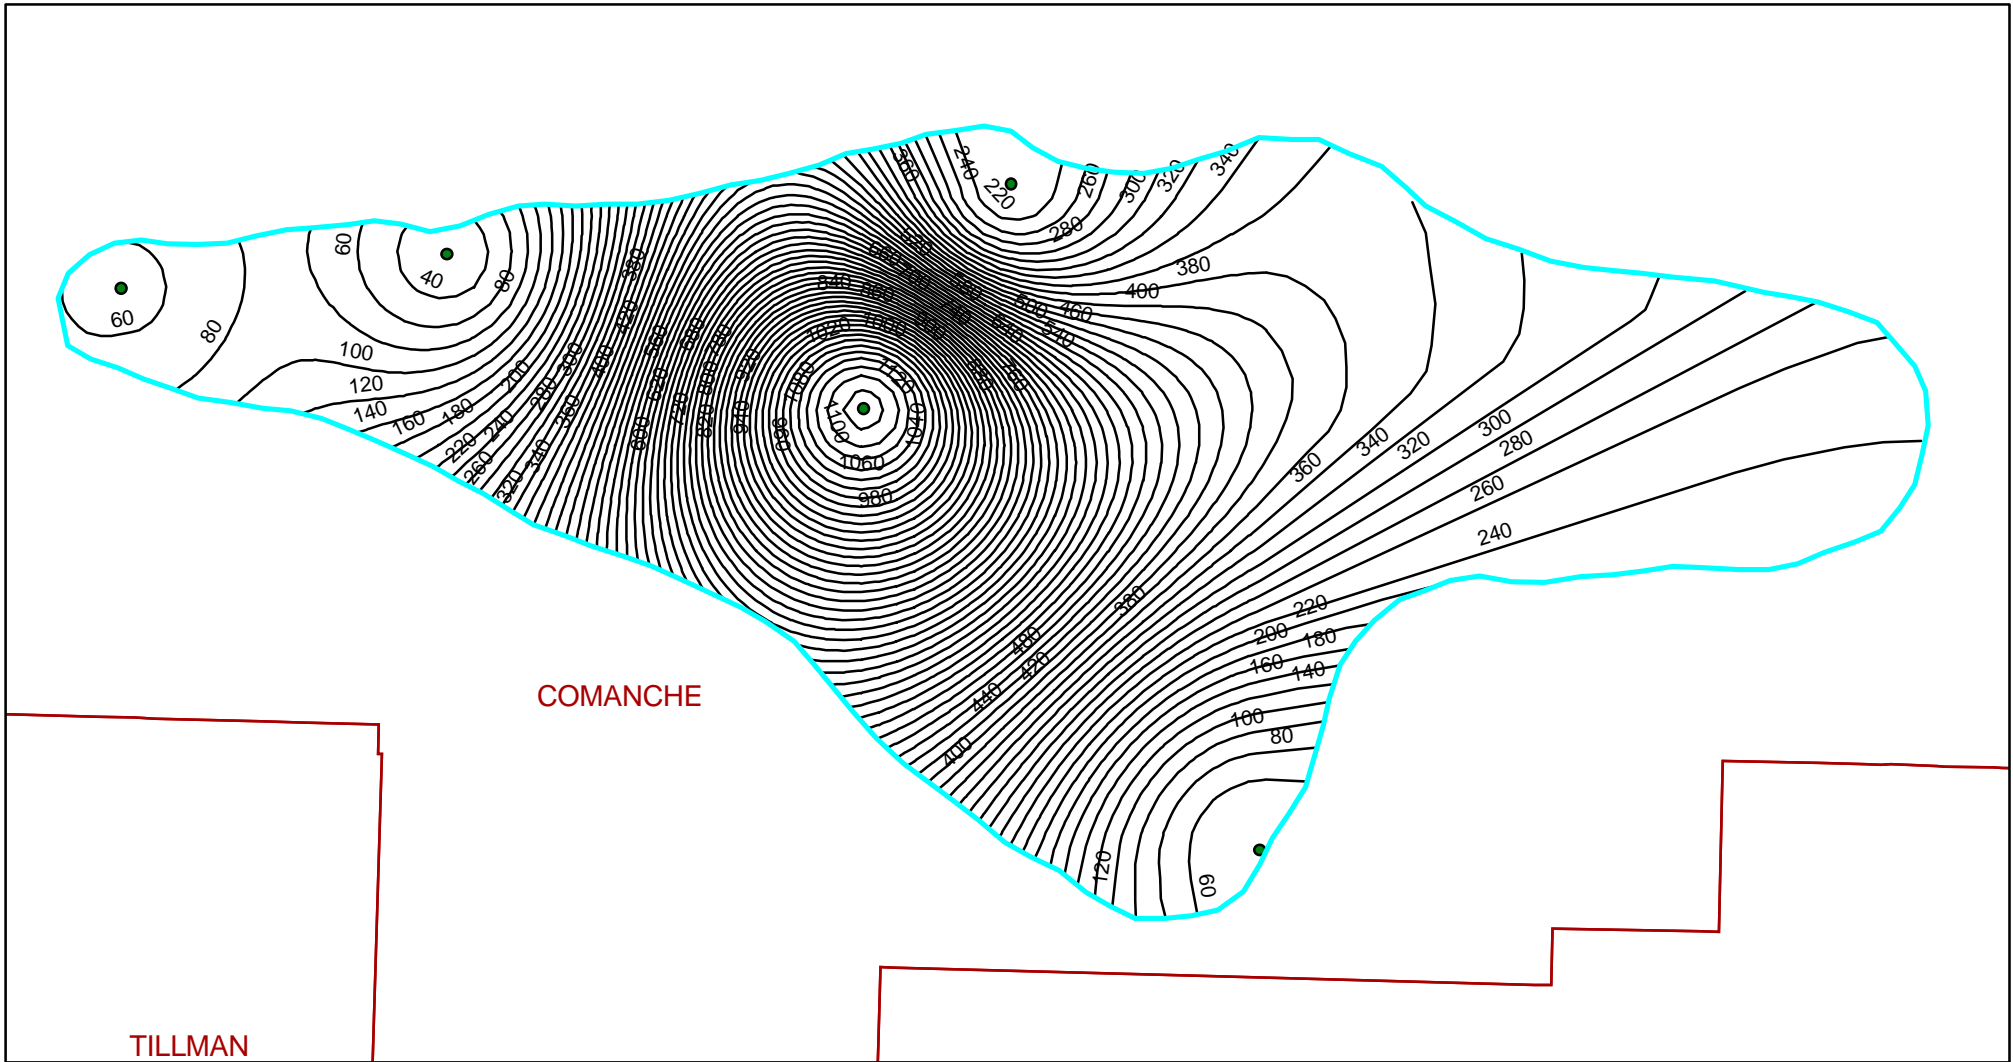

Historical Arbuckle-Timbered Hills Sulfate Contour Map

Legend

- H. Arbuckle-Timbered Hills Sulfate Contours
- H. Arbuckle-Timbered Hills Wells
- ▭ Arbuckle-Timbered Hills Boundary
- ▭ County

ArcMap generated 20 mg/L contours