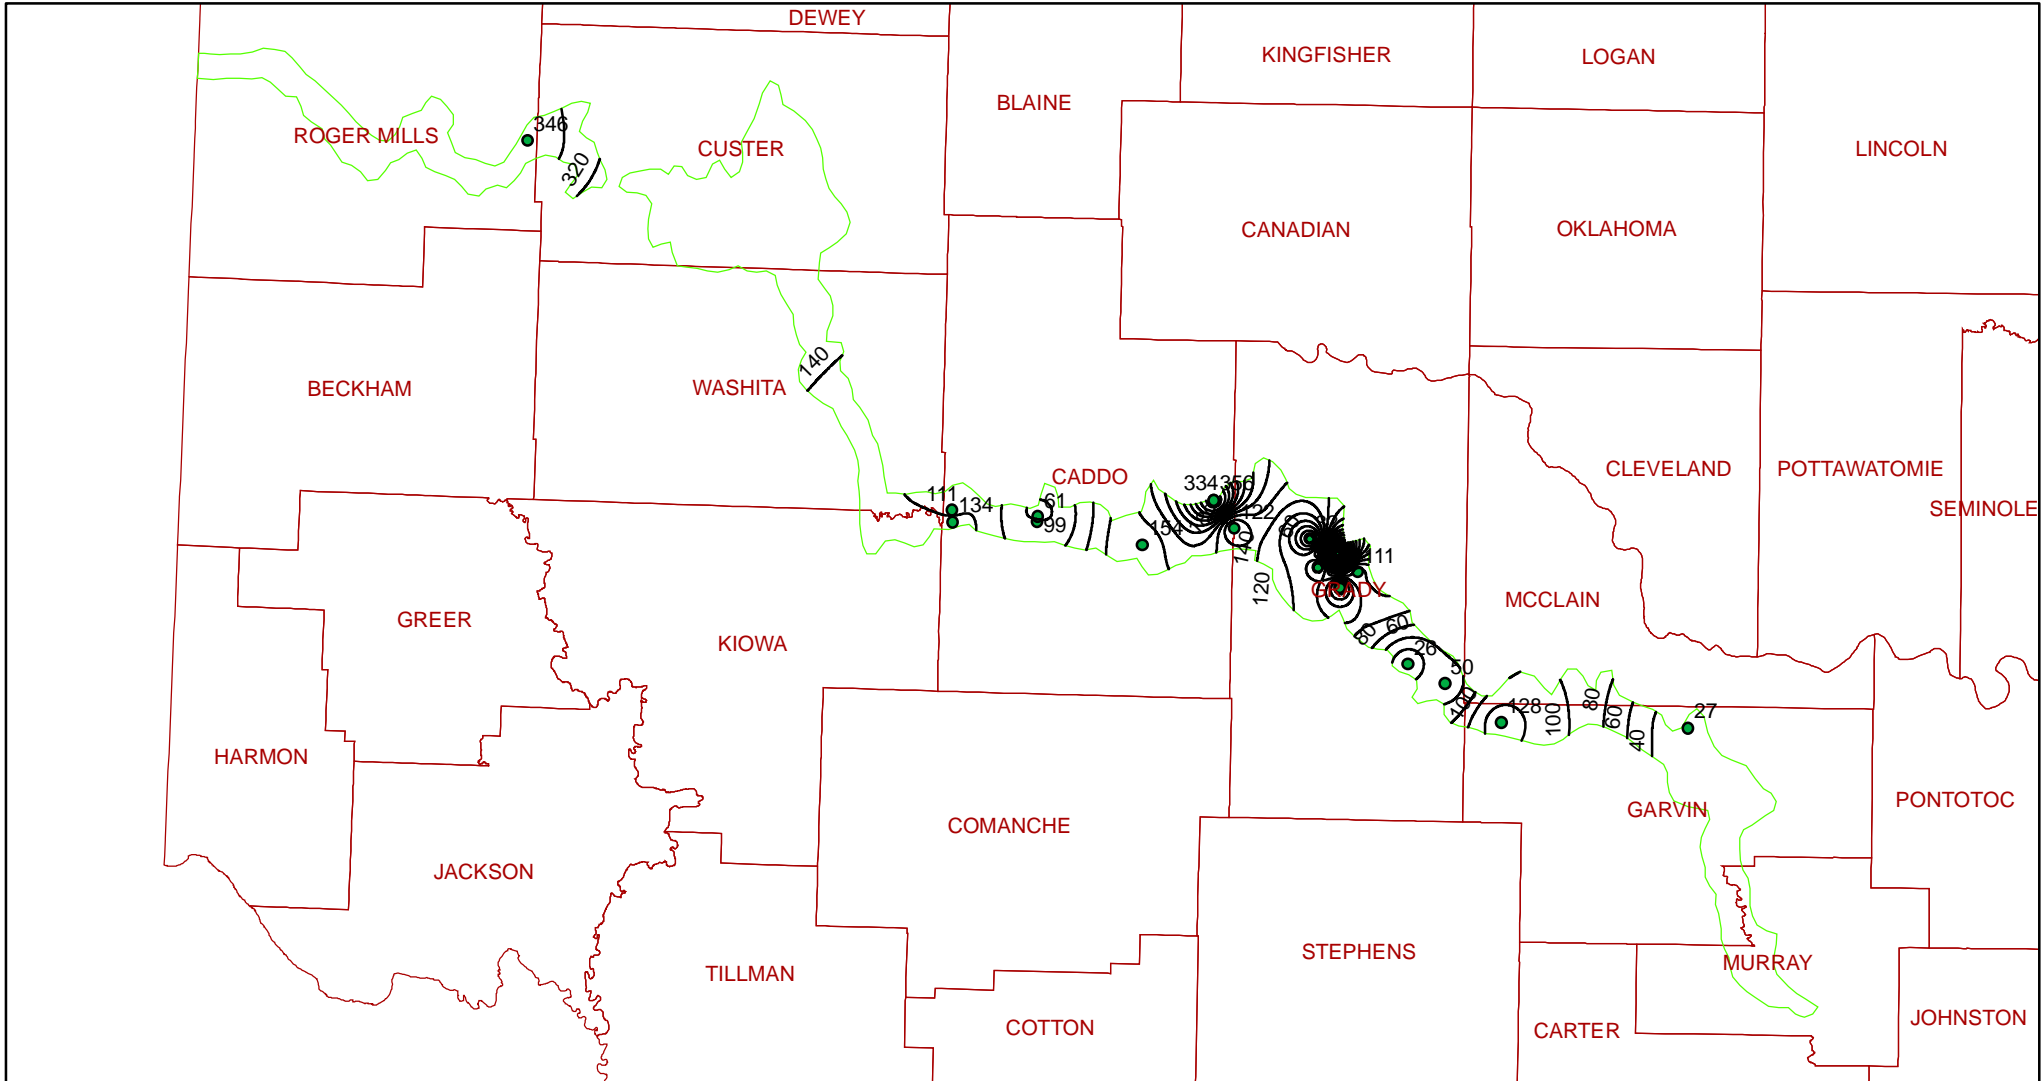

# Historical Washita Alluvium Sulfate Contour Map

**Legend**

- H. Washita Sulfate Contours
- H. Washita Wells
- ▭ Washita Boundary
- ▭ County

ArcMap generated 20 mg/L contours