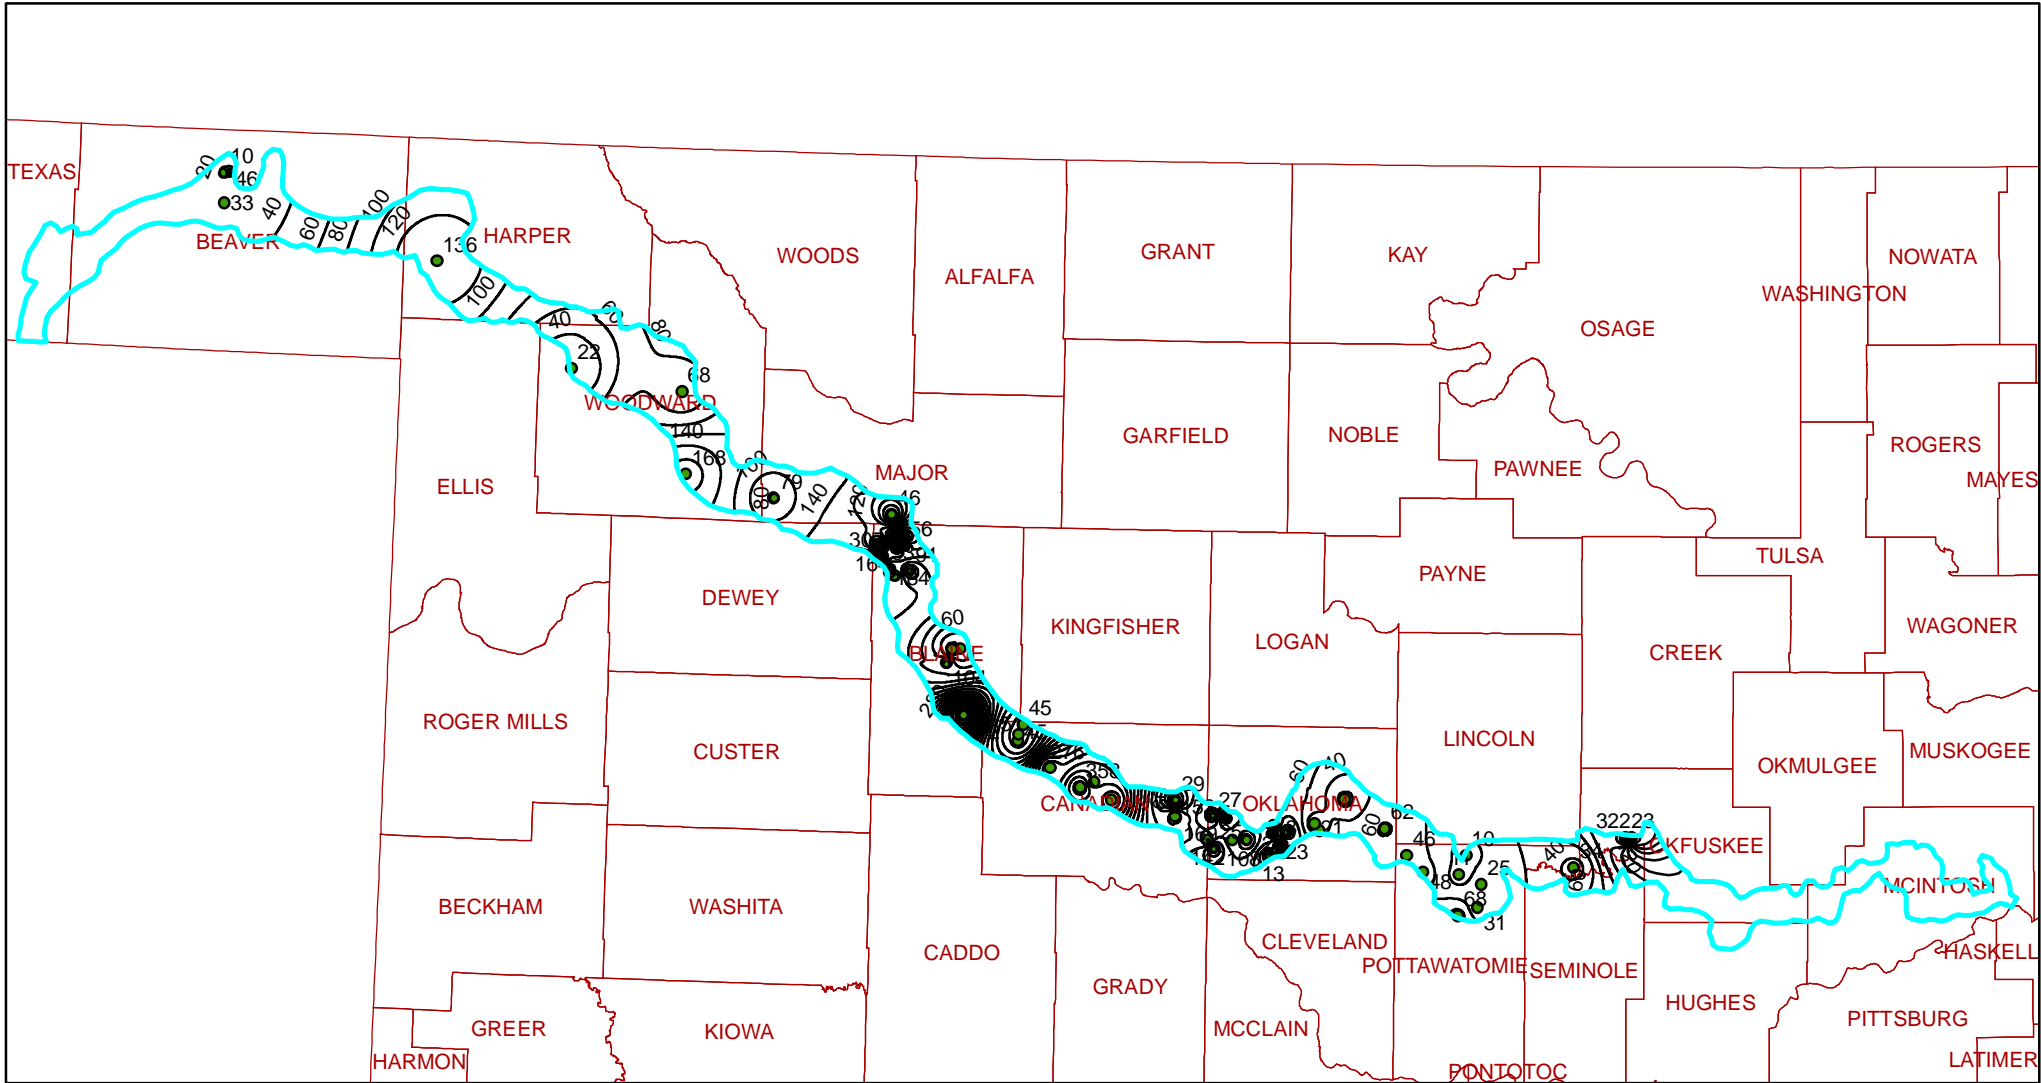

Historical North Canadian Alluvium Sulfate Contour Map

Legend

- H. N. Canadian Sulfate Contours
- H. N. Canadian Wells
- N. Canadian Boundary
- County

ArcMap generated 20 mg/L contours