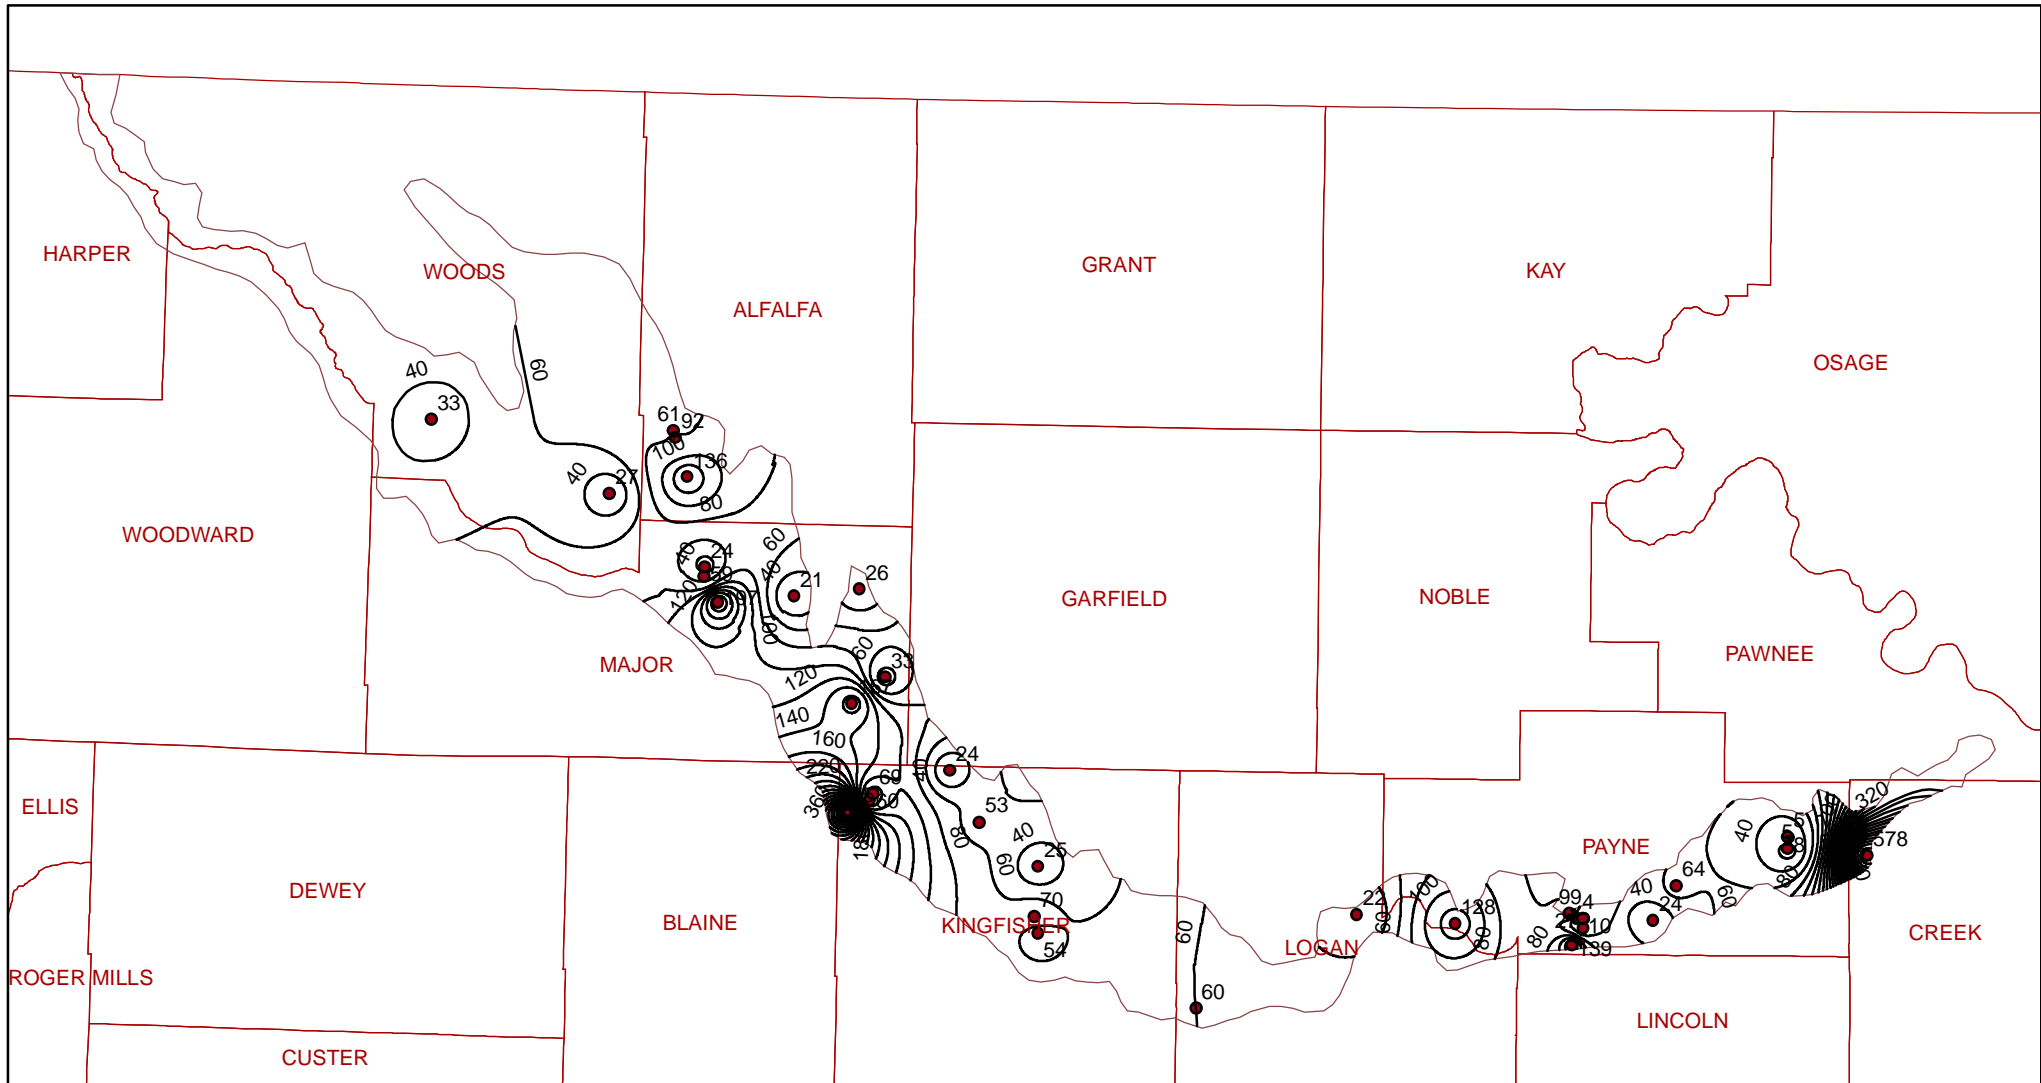

# Historical Cimarron Alluvium Sulfate Contour Map

**Legend**

- H. Cimarron Sulfate Contours
- H. Cimarron Wells
- Cimarron Boundary
- County

ArcMap generated 20 mg/L contours