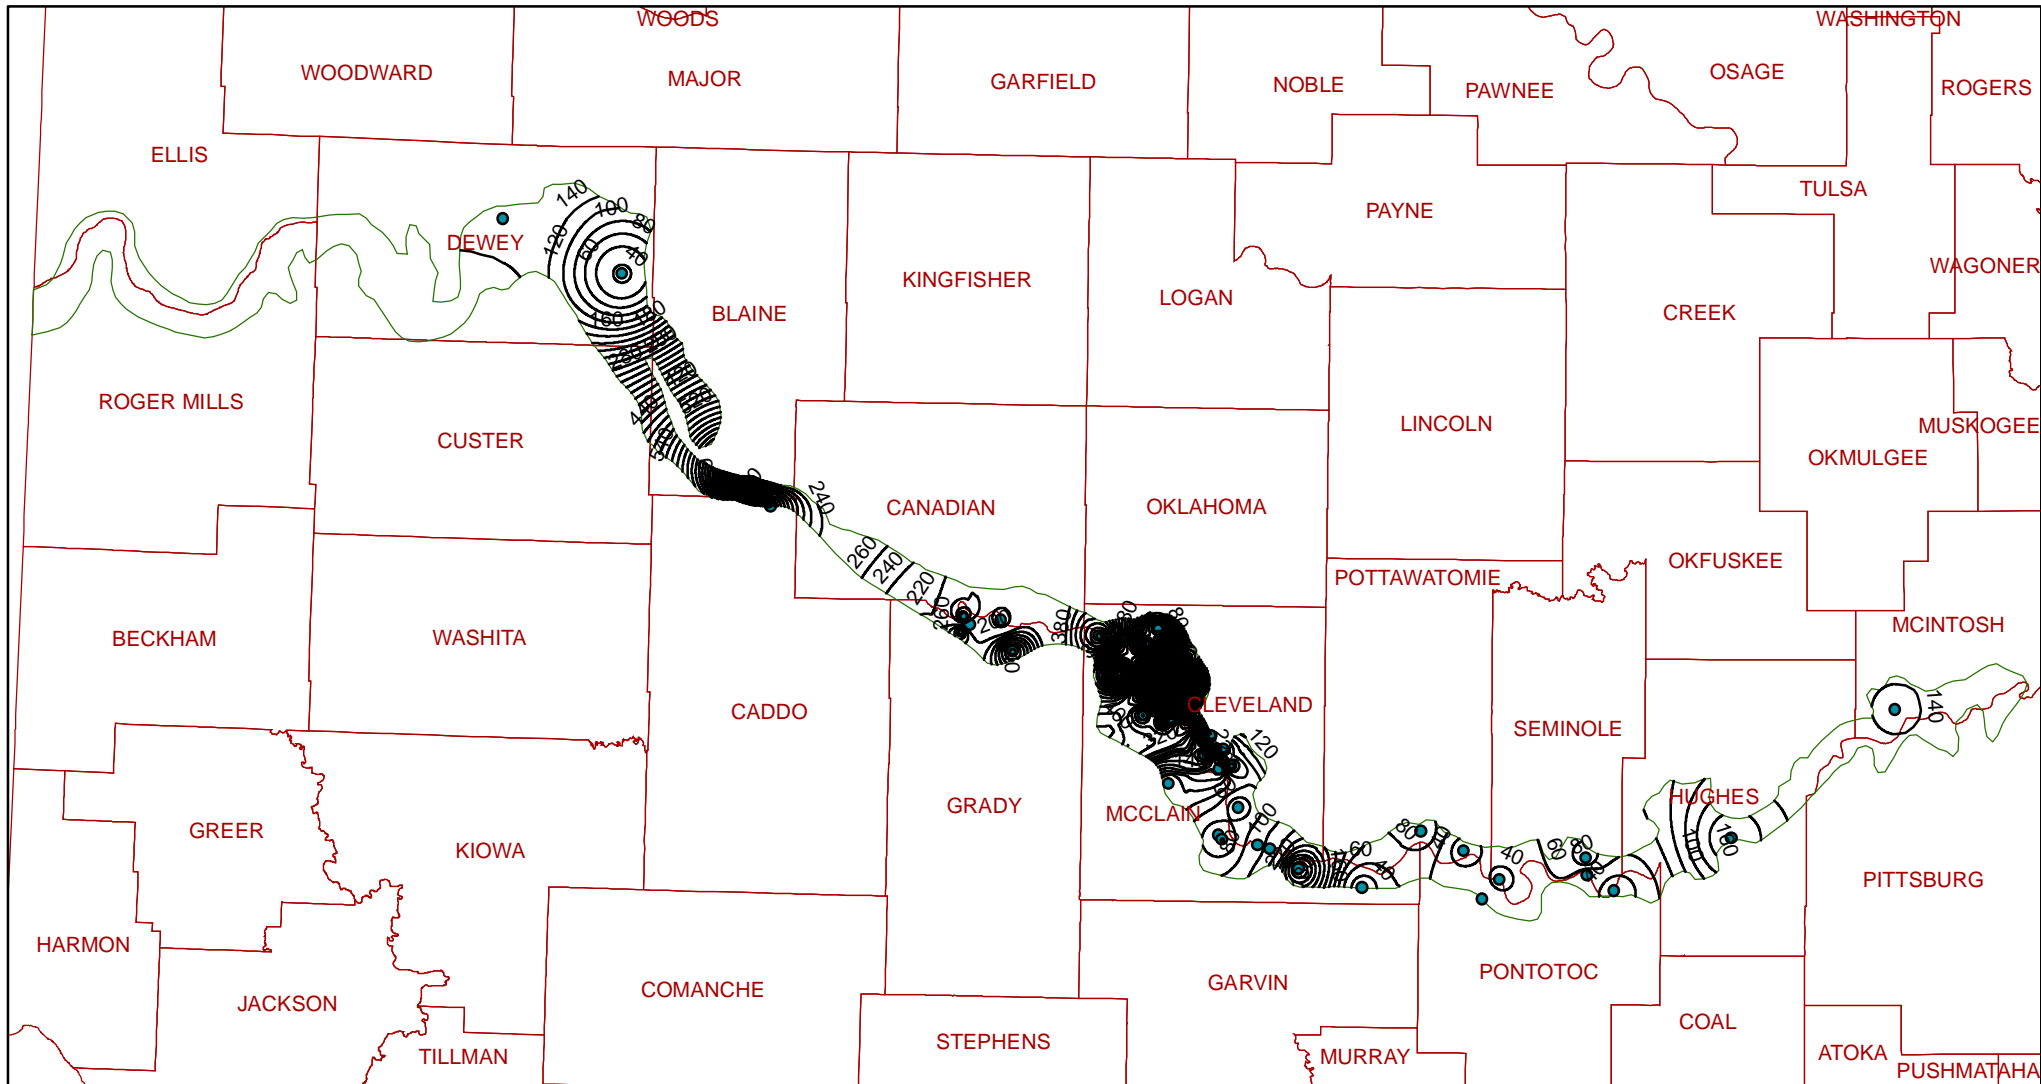

Historical Canadian Alluvium Sulfate Contour Map

Legend

- H. Canadian Sulfate Contours
- H. Canadian Wells
- Canadian Boundary
- County

ArcMap generated 20 mg/L contours