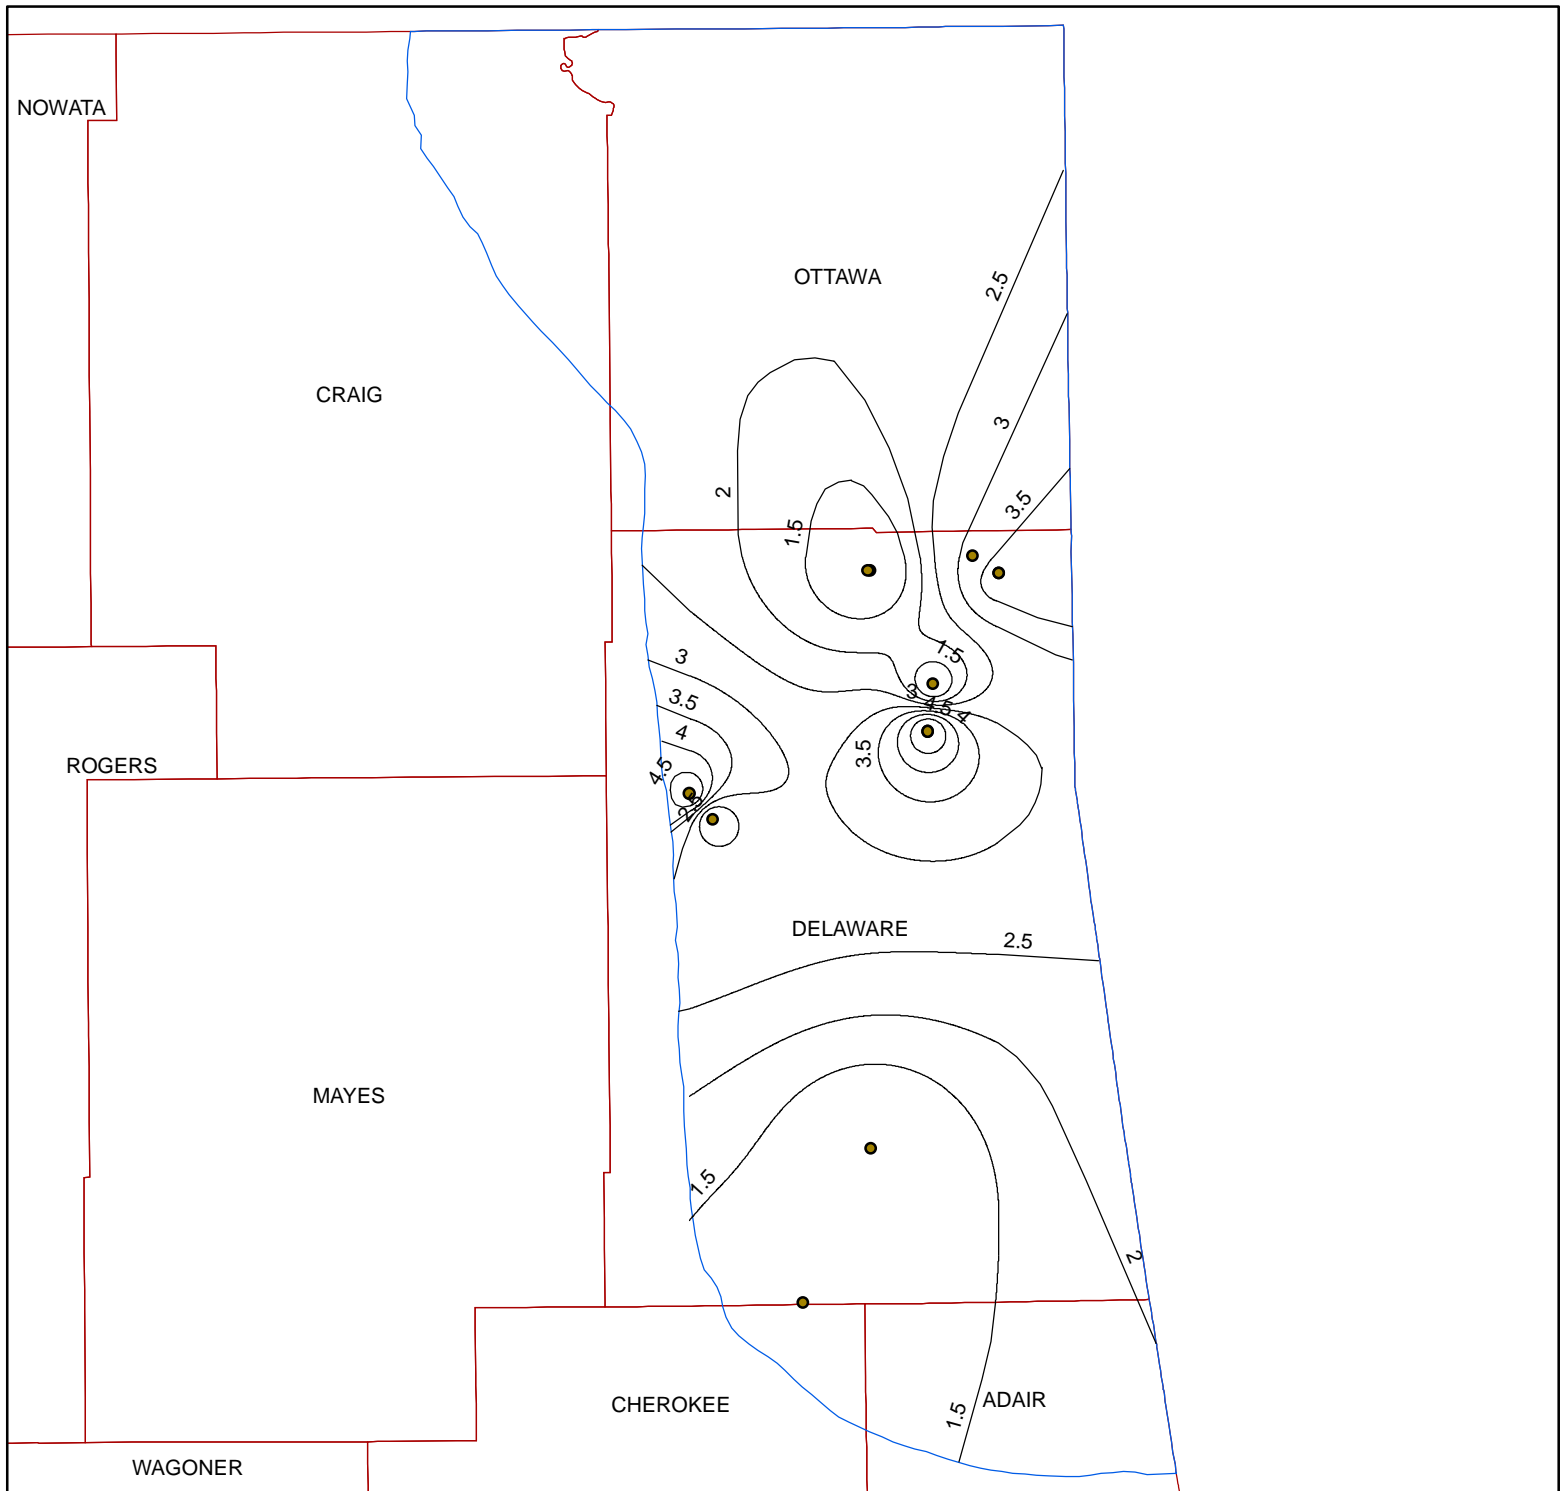

Historical Robidoux Nitrate Contour Map

Legend

- H. Robidoux Wells
- H. Robidoux Nitrate Contours
- ▭ Robidoux Boundary
- ▭ County

ArcMap generated 0.5 mg/L contours