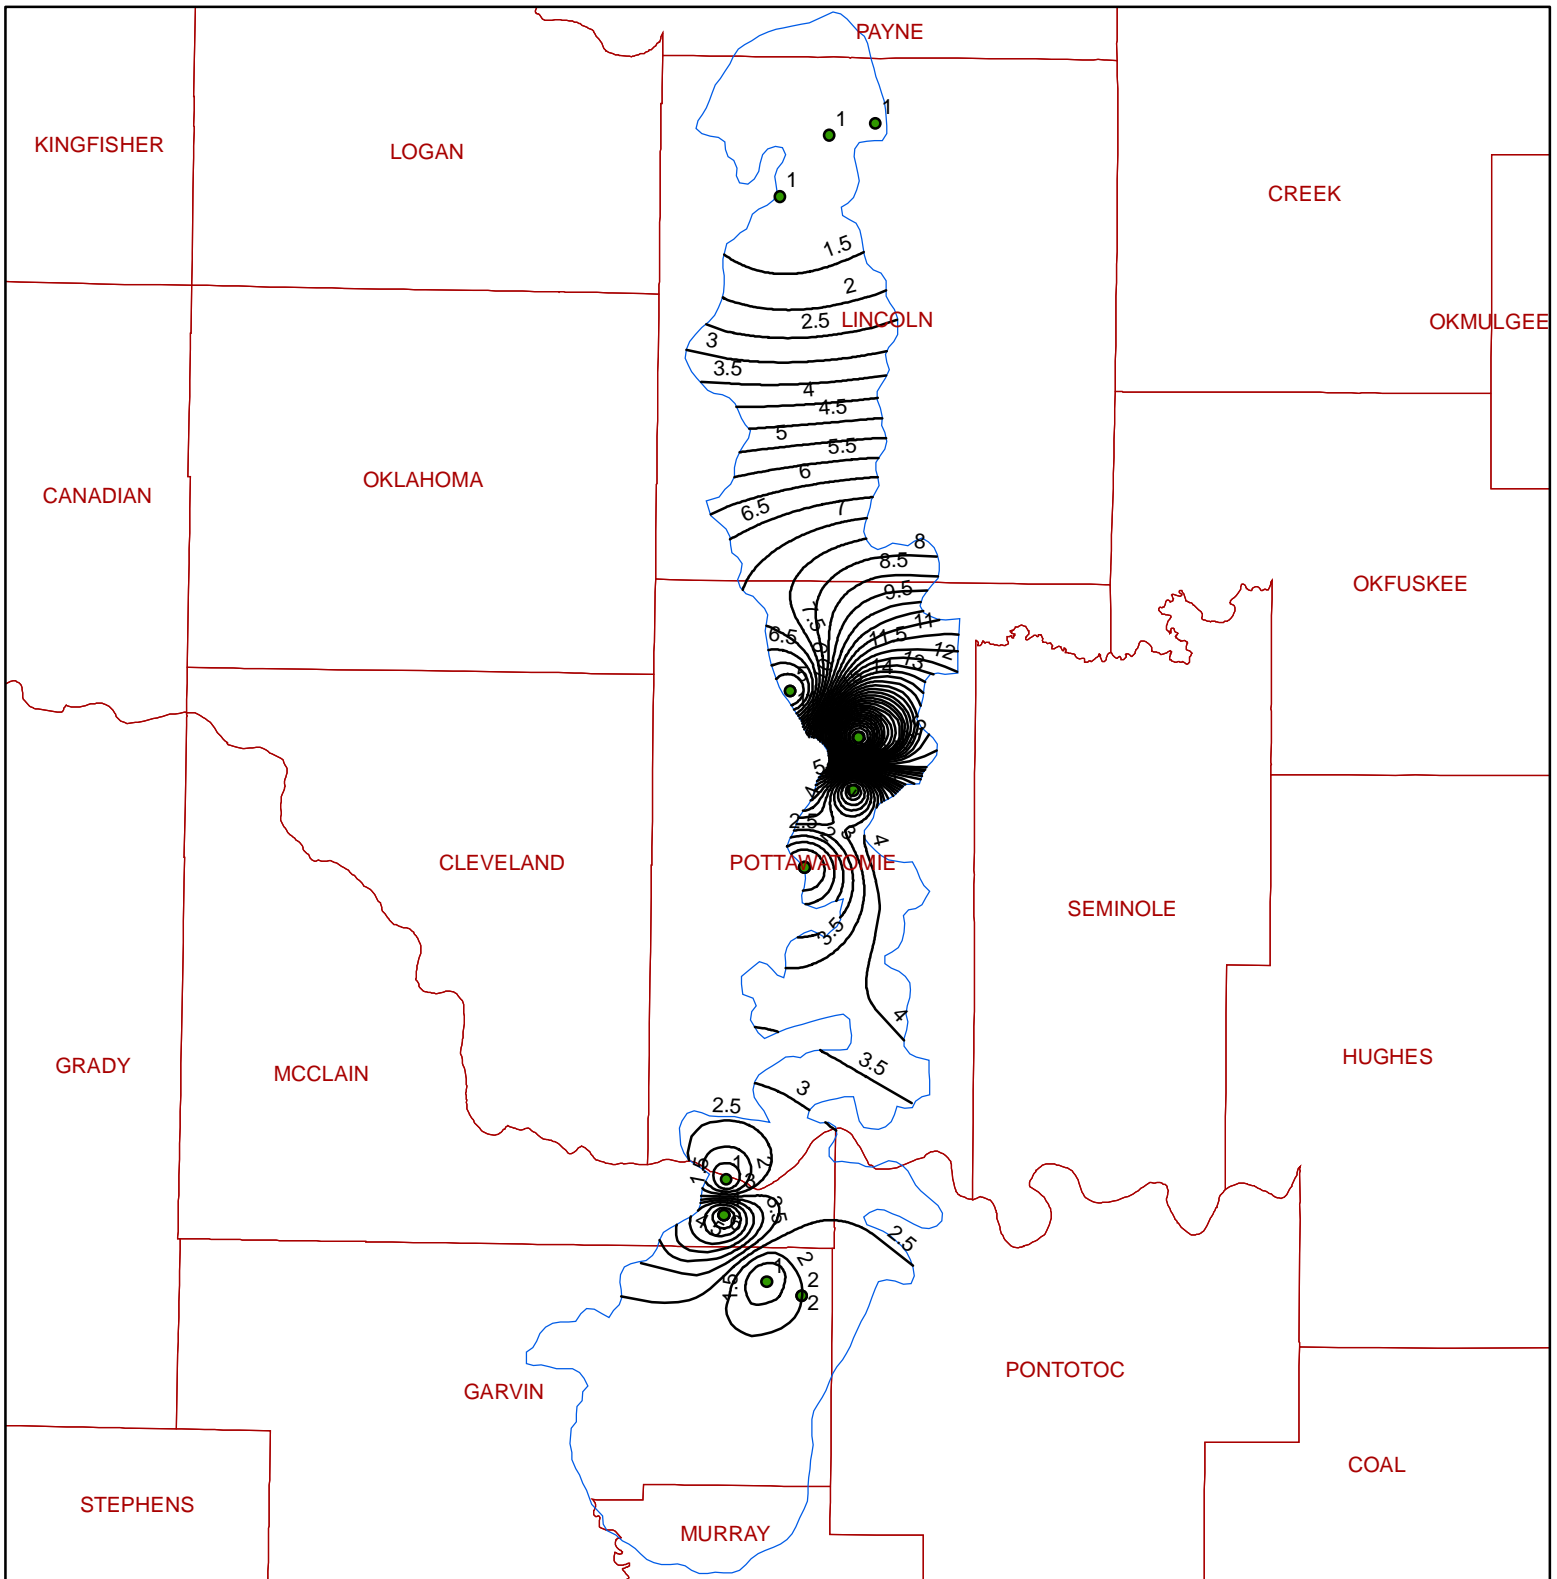

Historical Oscar Nitrate Contour Map

Legend

- H. Oscar Nitrate Contours
- H. Oscar Wells
- ▭ Oscar Boundary
- ▭ County

ArcMap generated 0.5 mg/L contours