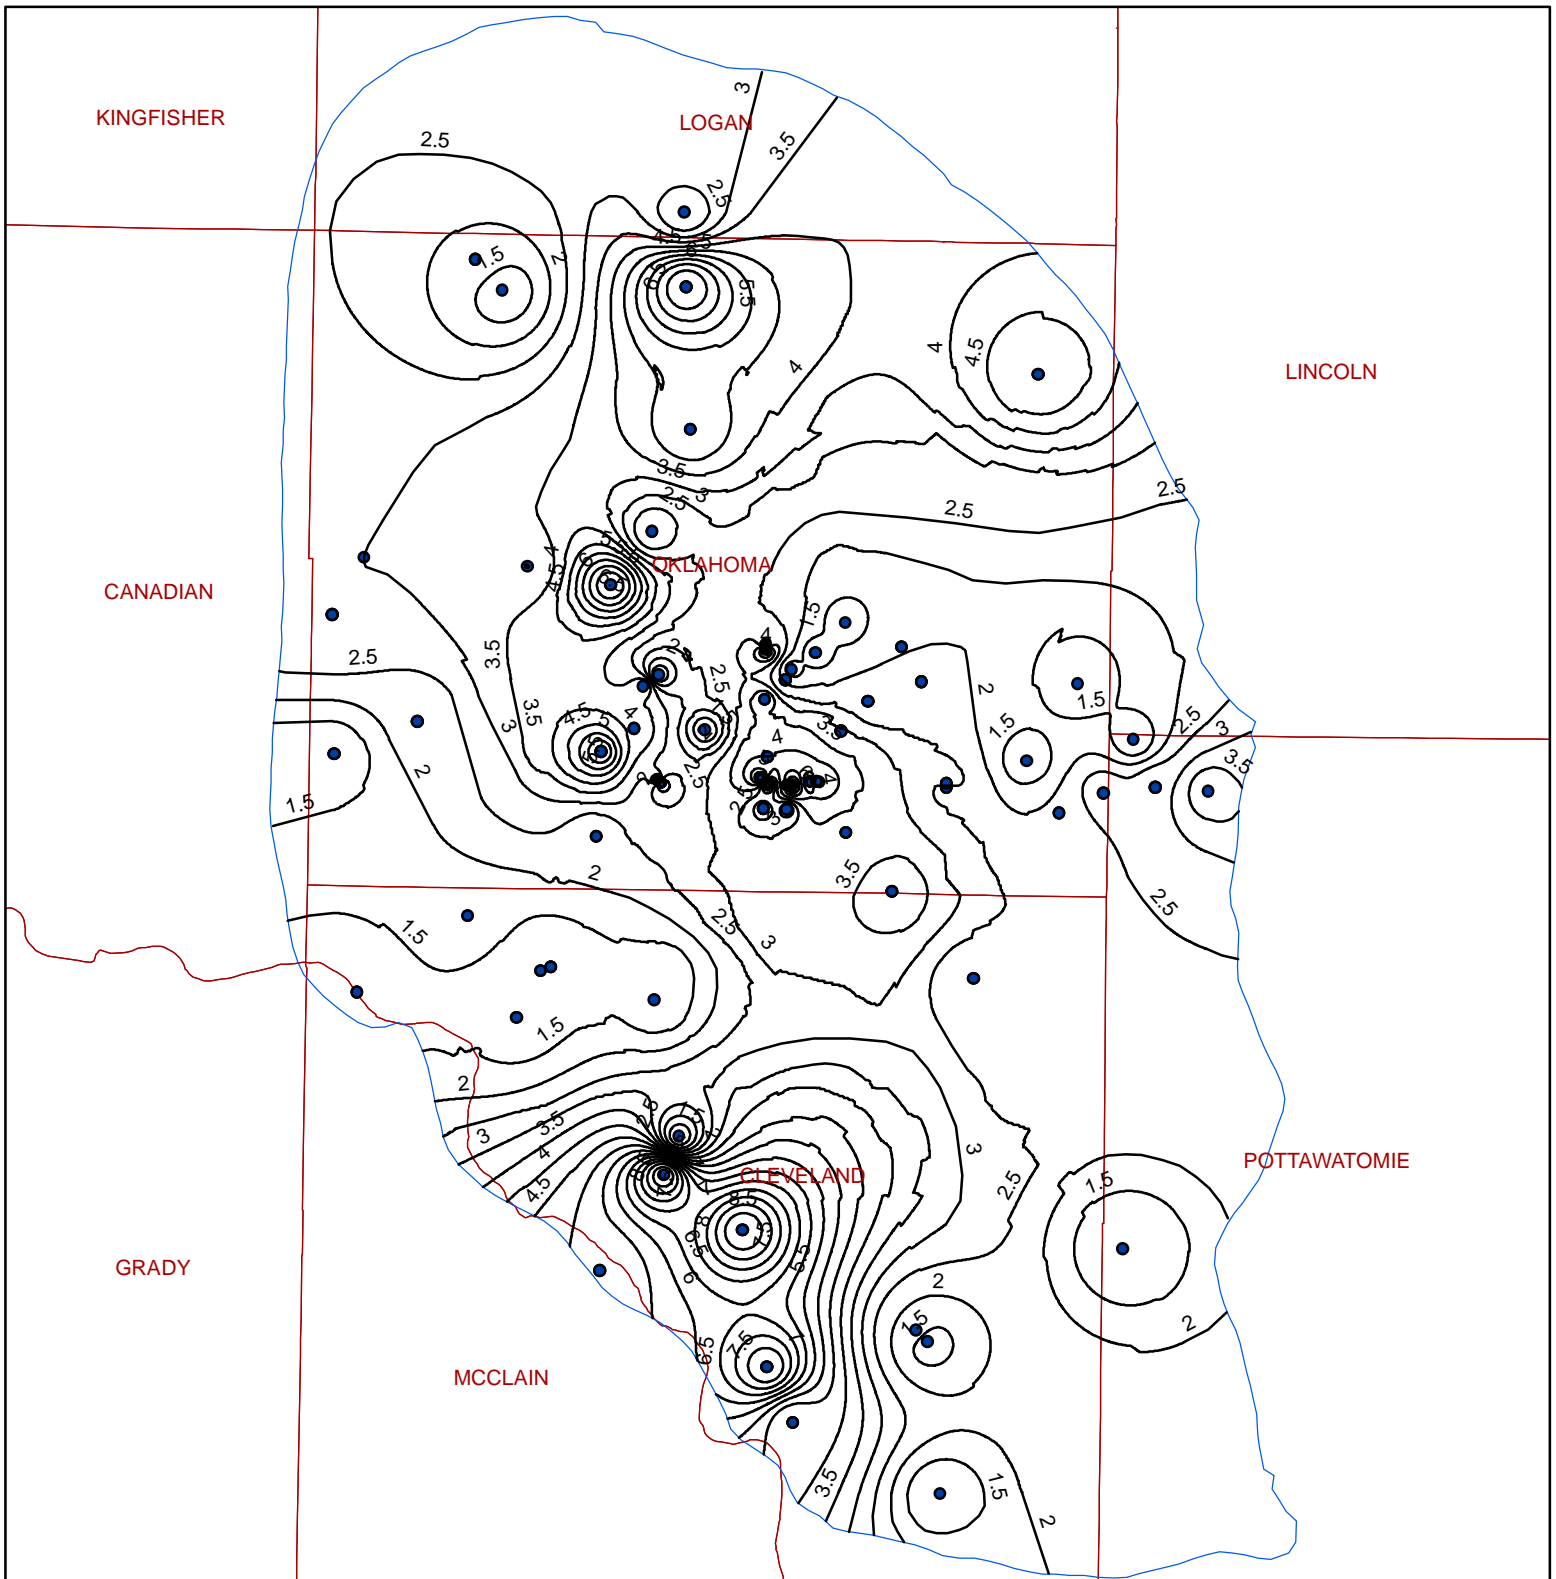

Historical Garber-Wellington Nitrate Contour Map

Legend

- H. Garber-Wellington Nitrate Contours
- H. Garber-Wellington Wells
- ▭ Garber-Wellington Boundary
- ▭ County

ArcMap generated 0.5 mg/L contours