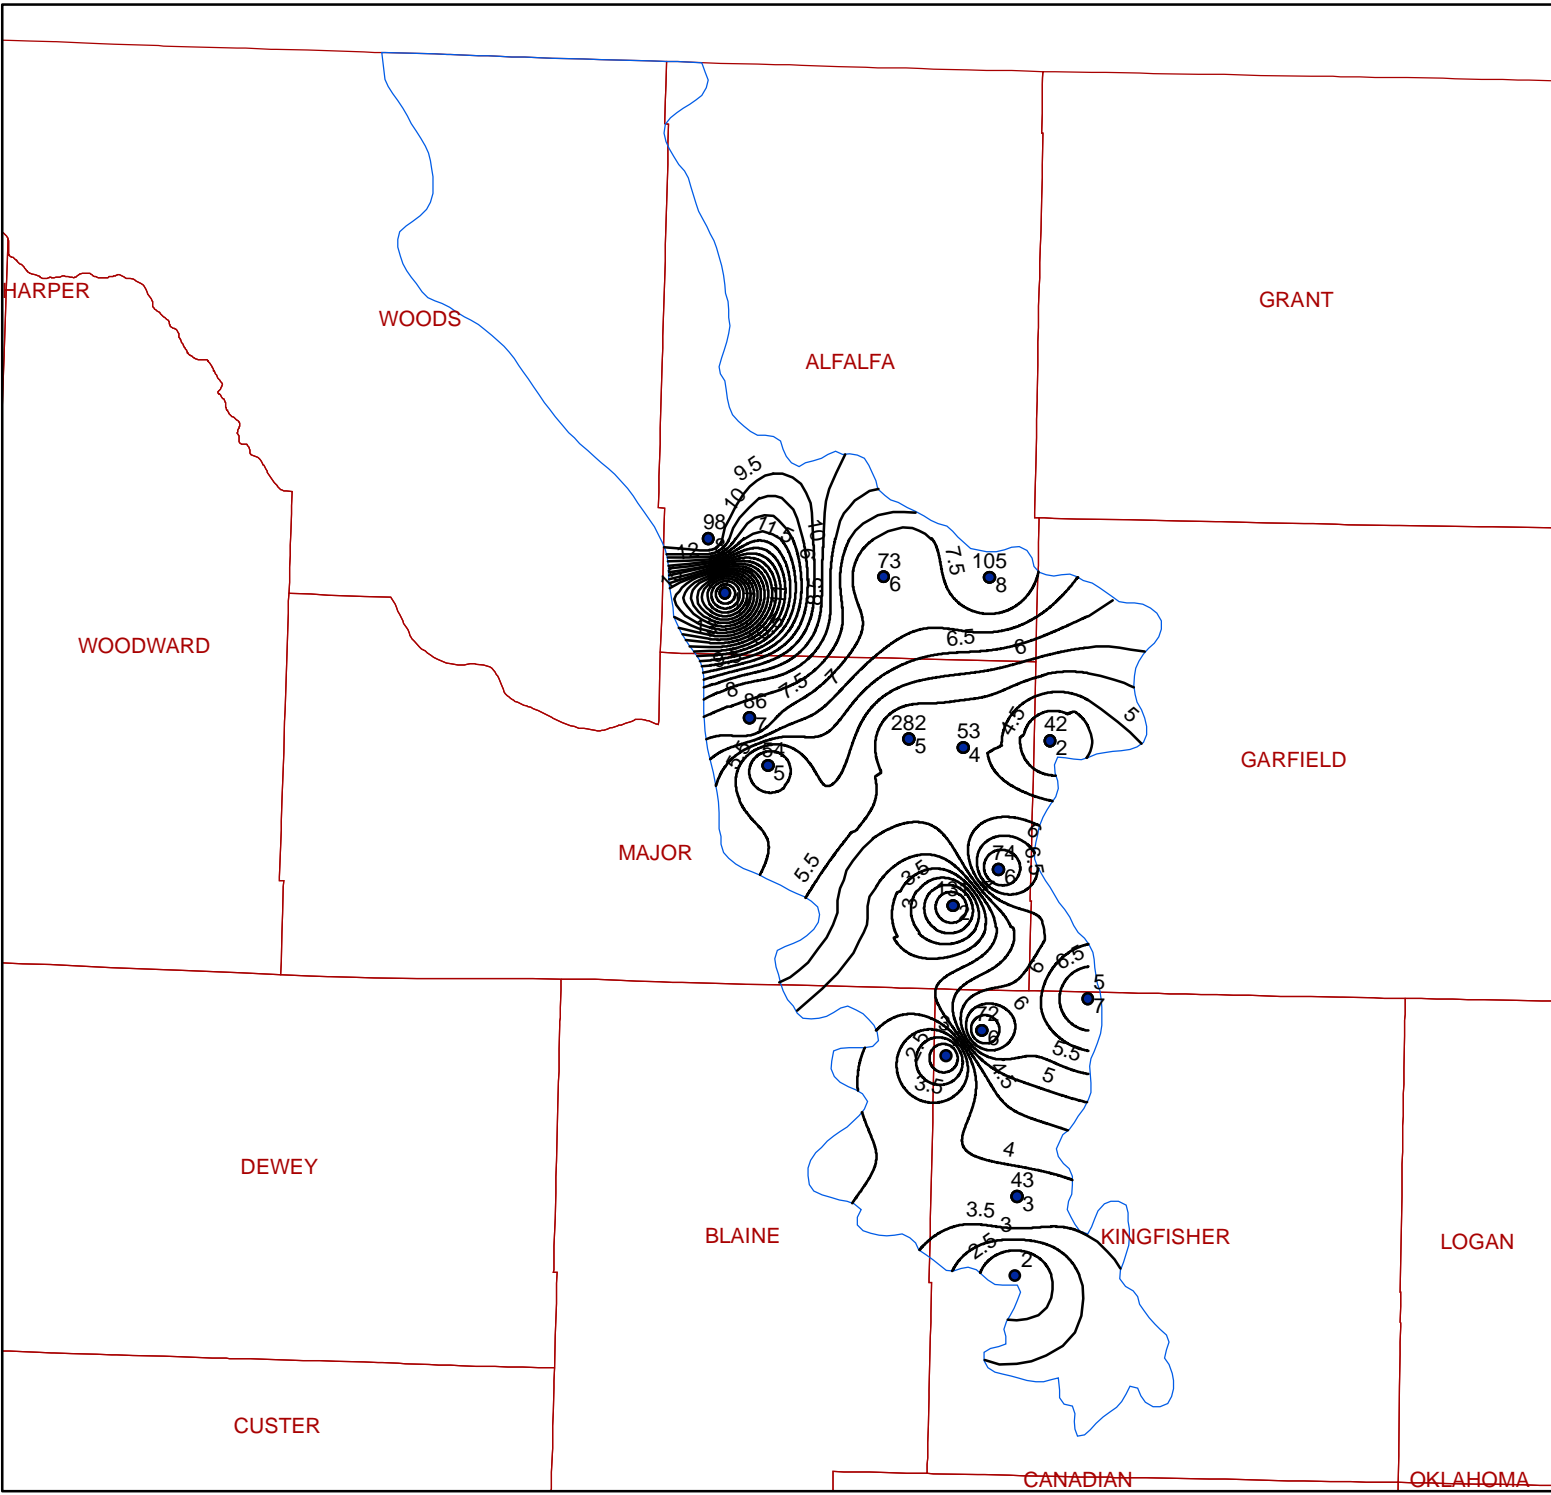

Historical Cedar Hills Nitrate Contour Map

Legend

- H. Cedar Hills Nitrate Contours
- H. Cedar Hills Wells
- ▭ Cedar Hills Boundary
- ▭ County

ArcMap generated 0.5 mg/L contours