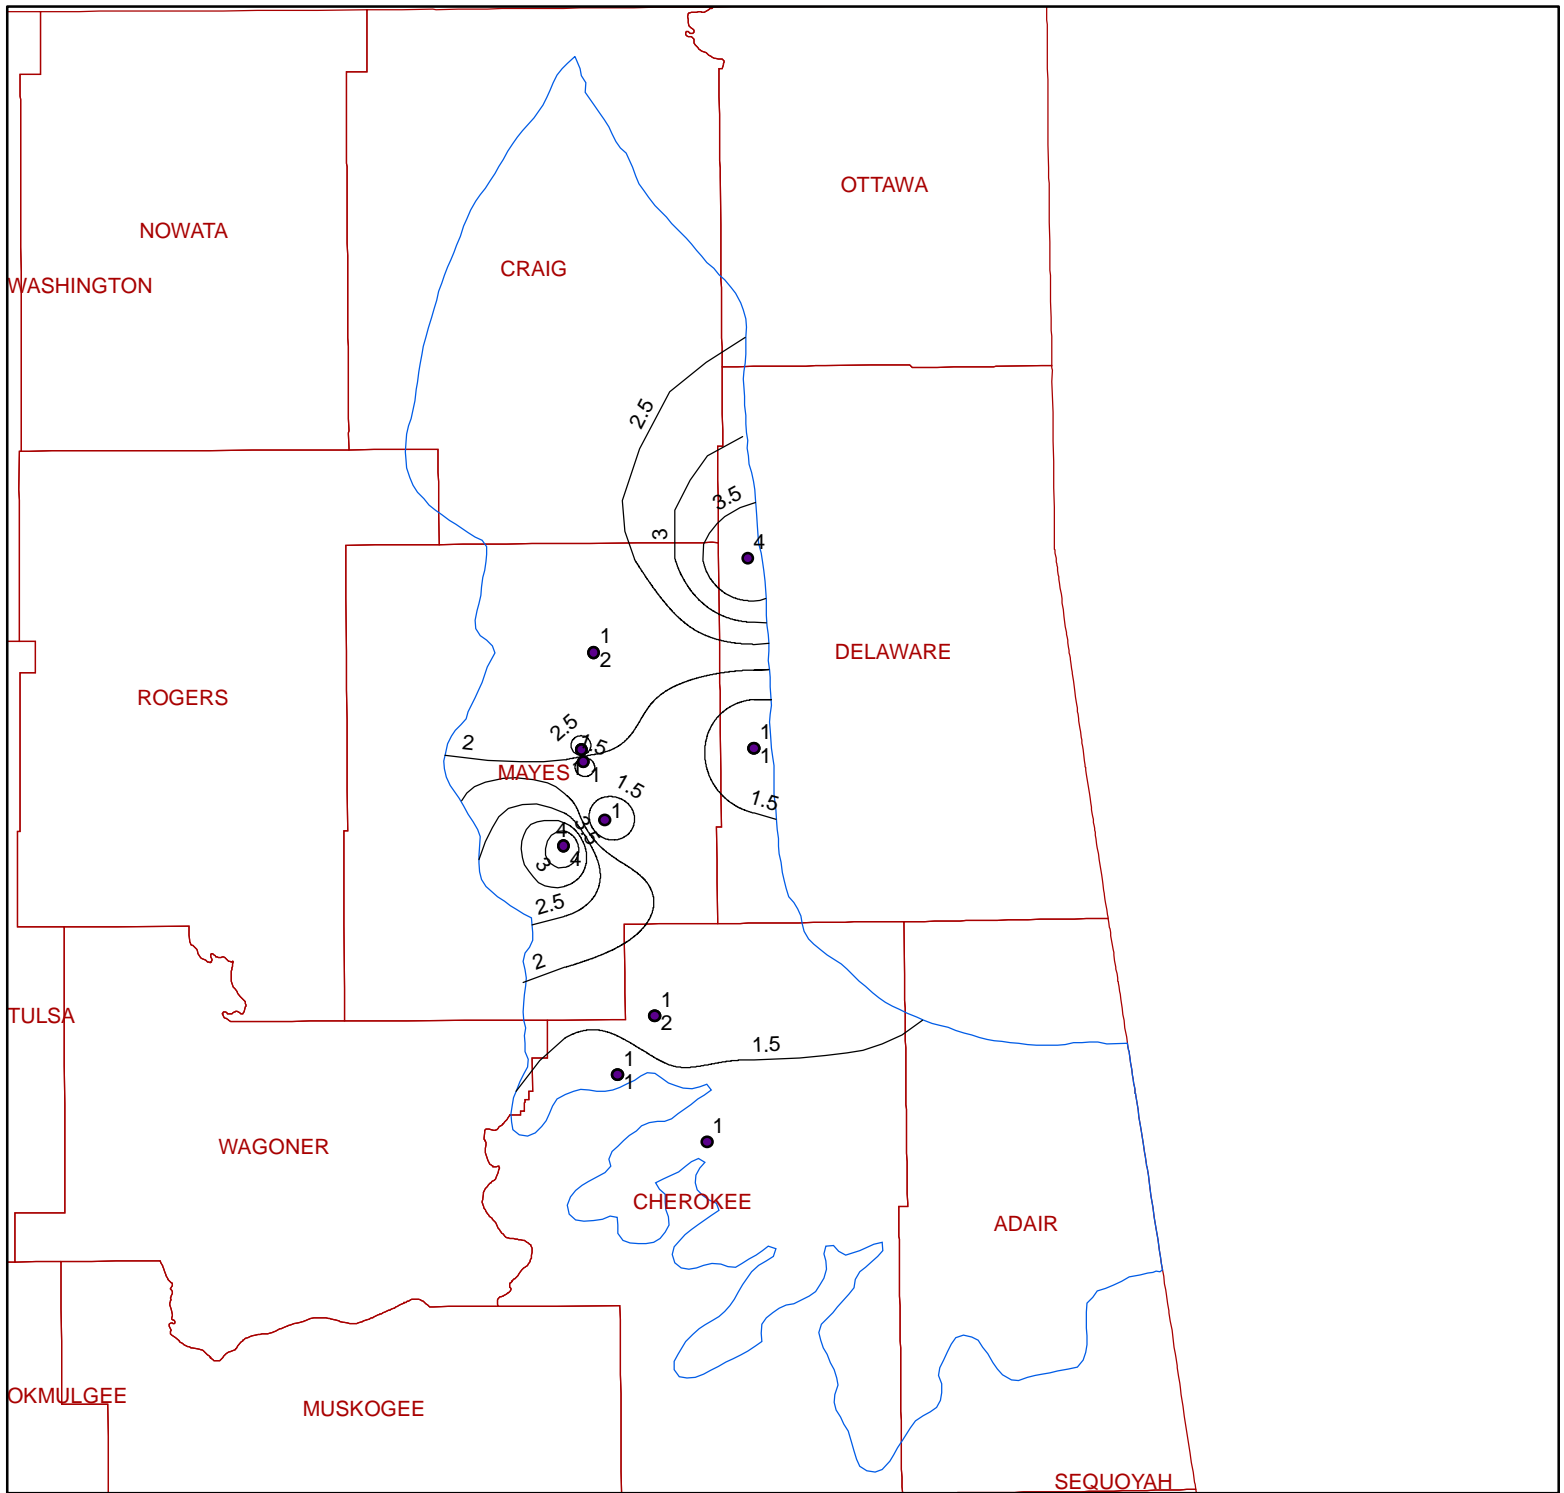

# Historical Boone Nitrate Contour Map

10 5 0 10 Miles

## Legend

- H. Boone Wells
- H. Boone Nitrate Contours
- Boone Boundary
- County

ArcMap generated 0.5 mg/L contours