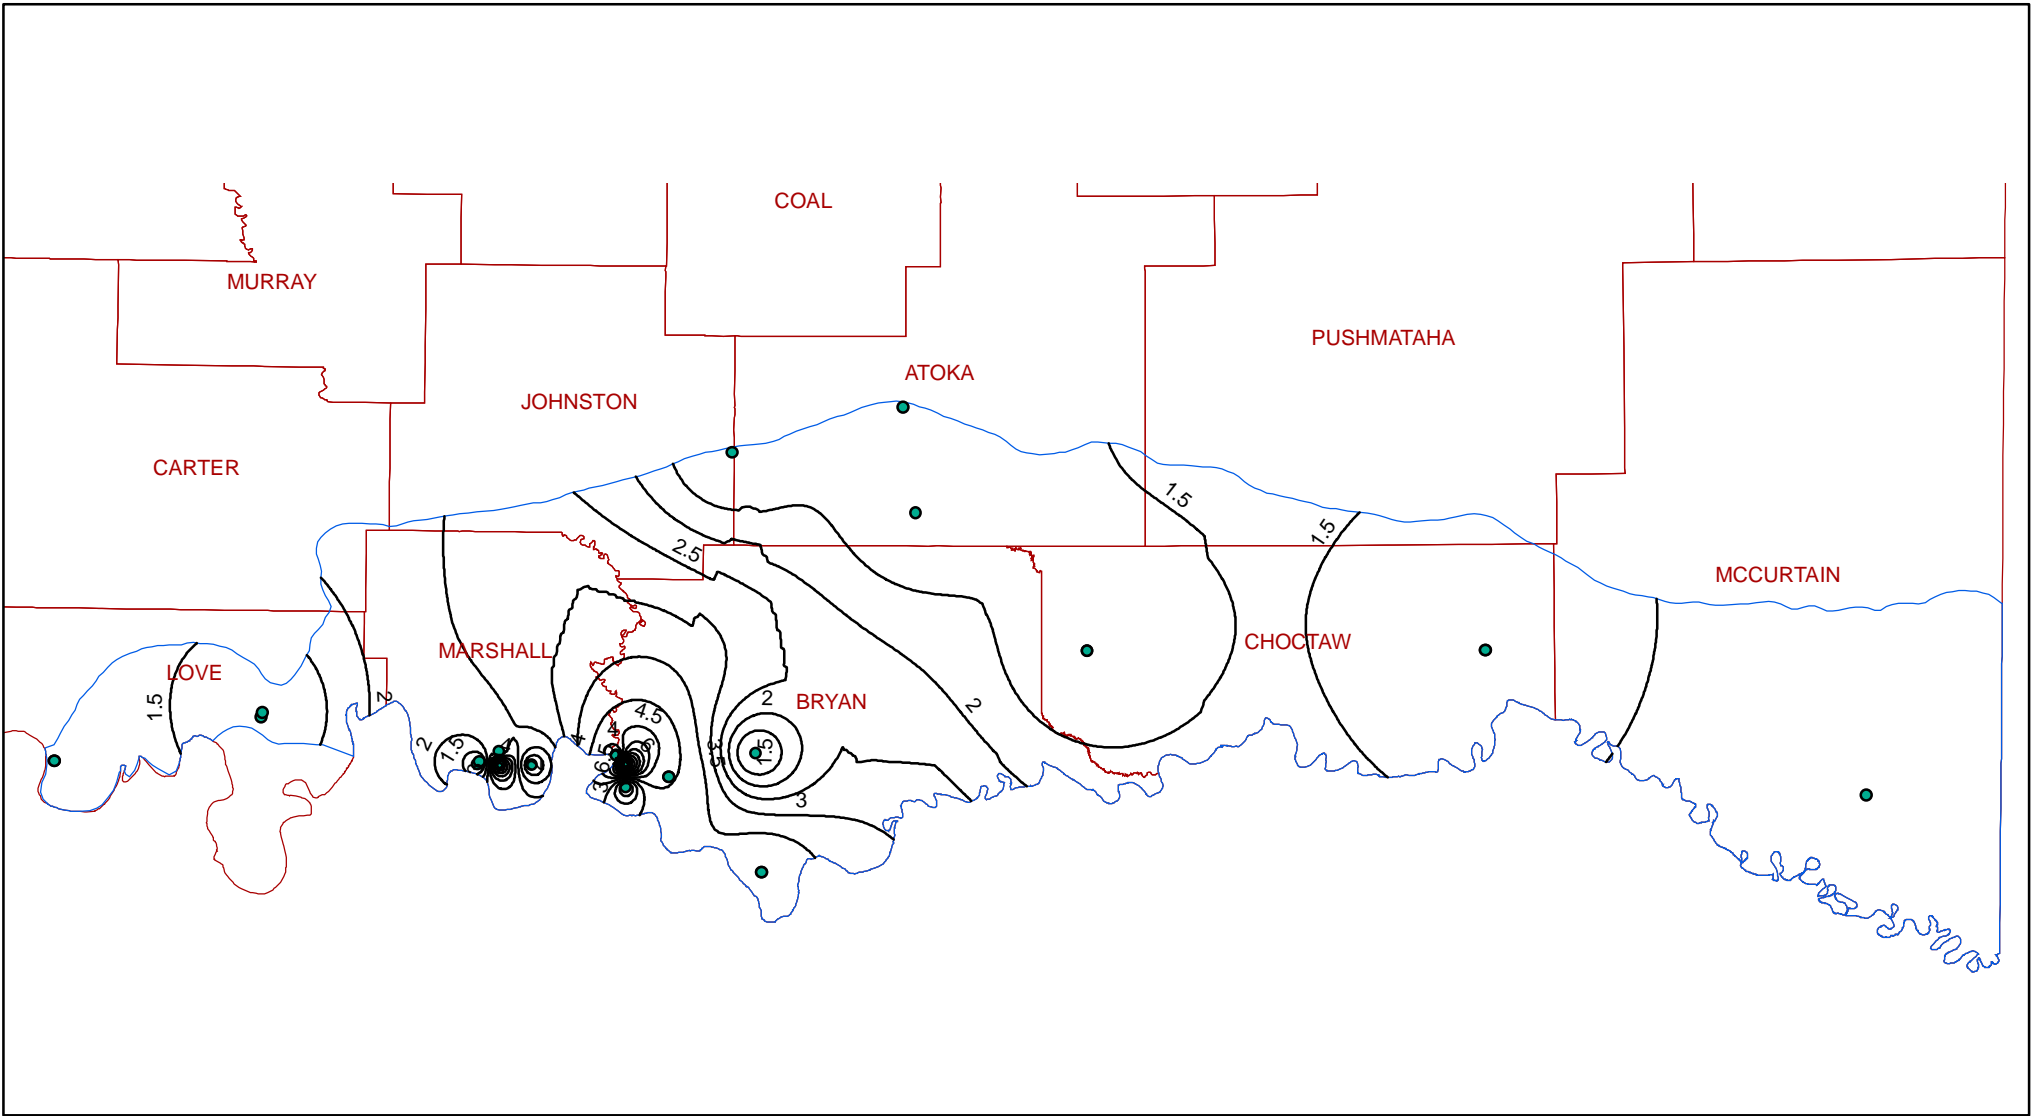

Historical Antlers Nitrate Contour Map

Legend

- H. Antlers Nitrate Contours
- Antlers Boundary
- County
- H. Antlers Wells

ArcMap generated 0.5 mg/L contours