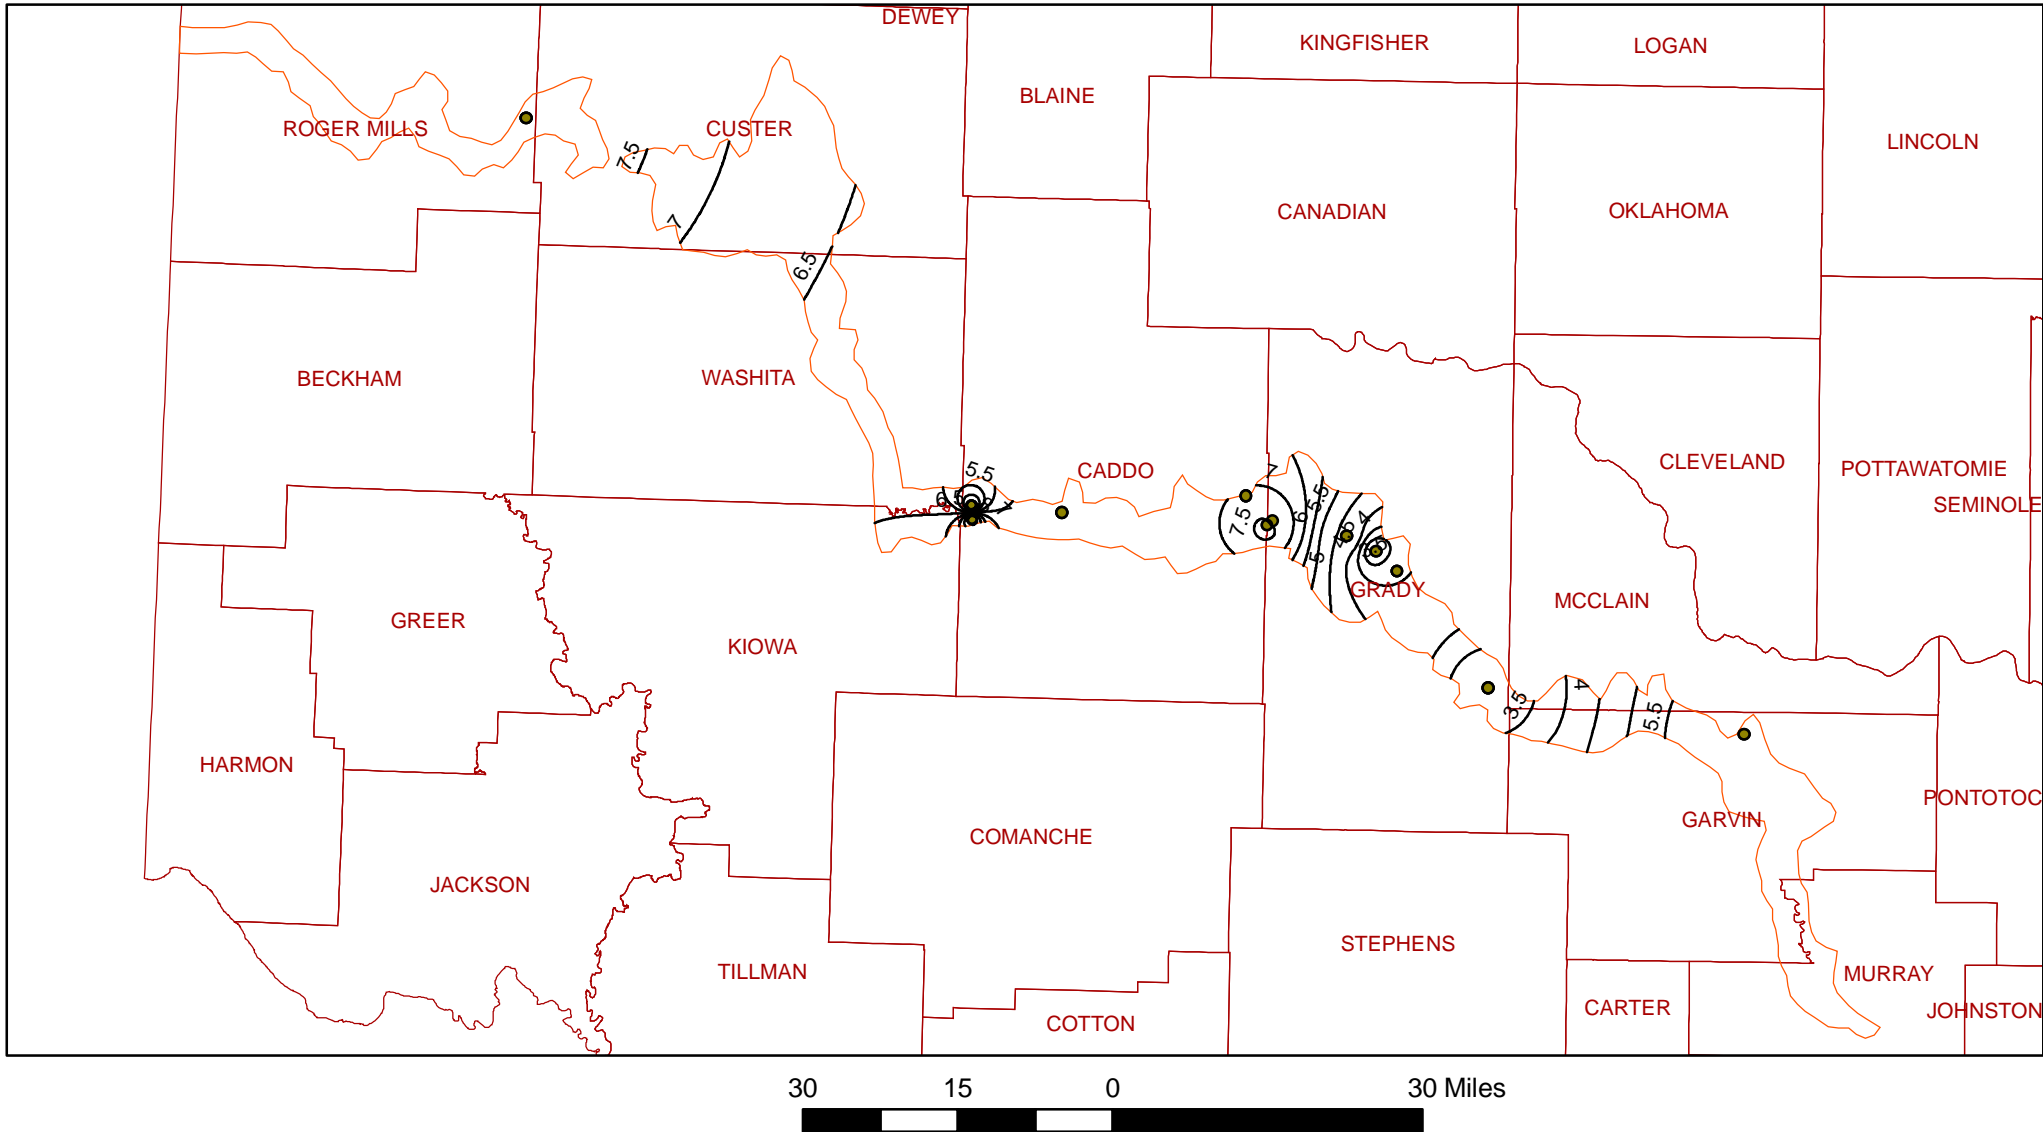

Historical Washita Alluvium Nitrate Contour Map

Legend

- H. Washita Nitrate Contours
- H. Washita Wells
- ▭ Washita Boundary
- ▭ County

ArcMap generated 0.5 mg/L contours