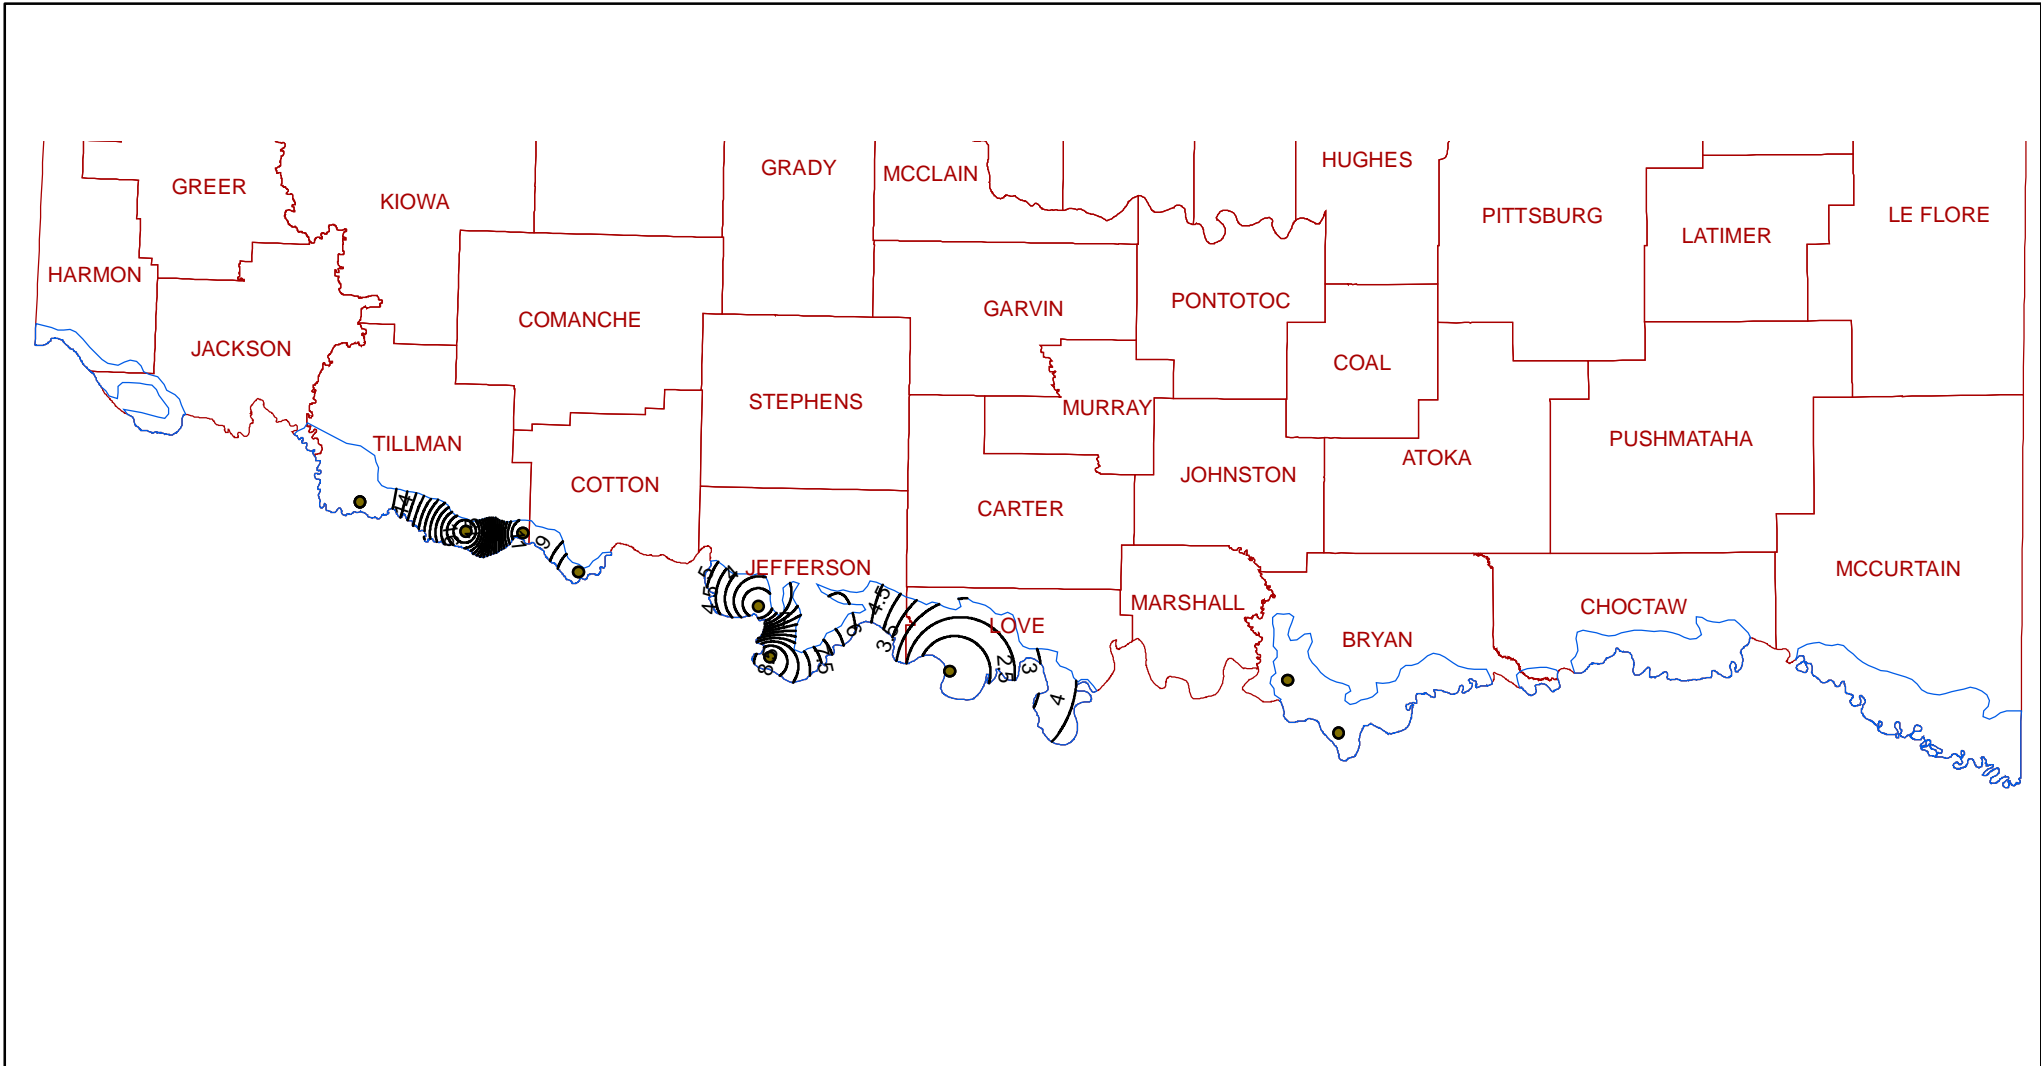

Historical Red Alluvium Nitrate Contour Map

Legend

- H. Red Nitrate Contours
- H. Red Wells
- Red Boundary
- County

ArcMap generated 0.5 mg/L contours