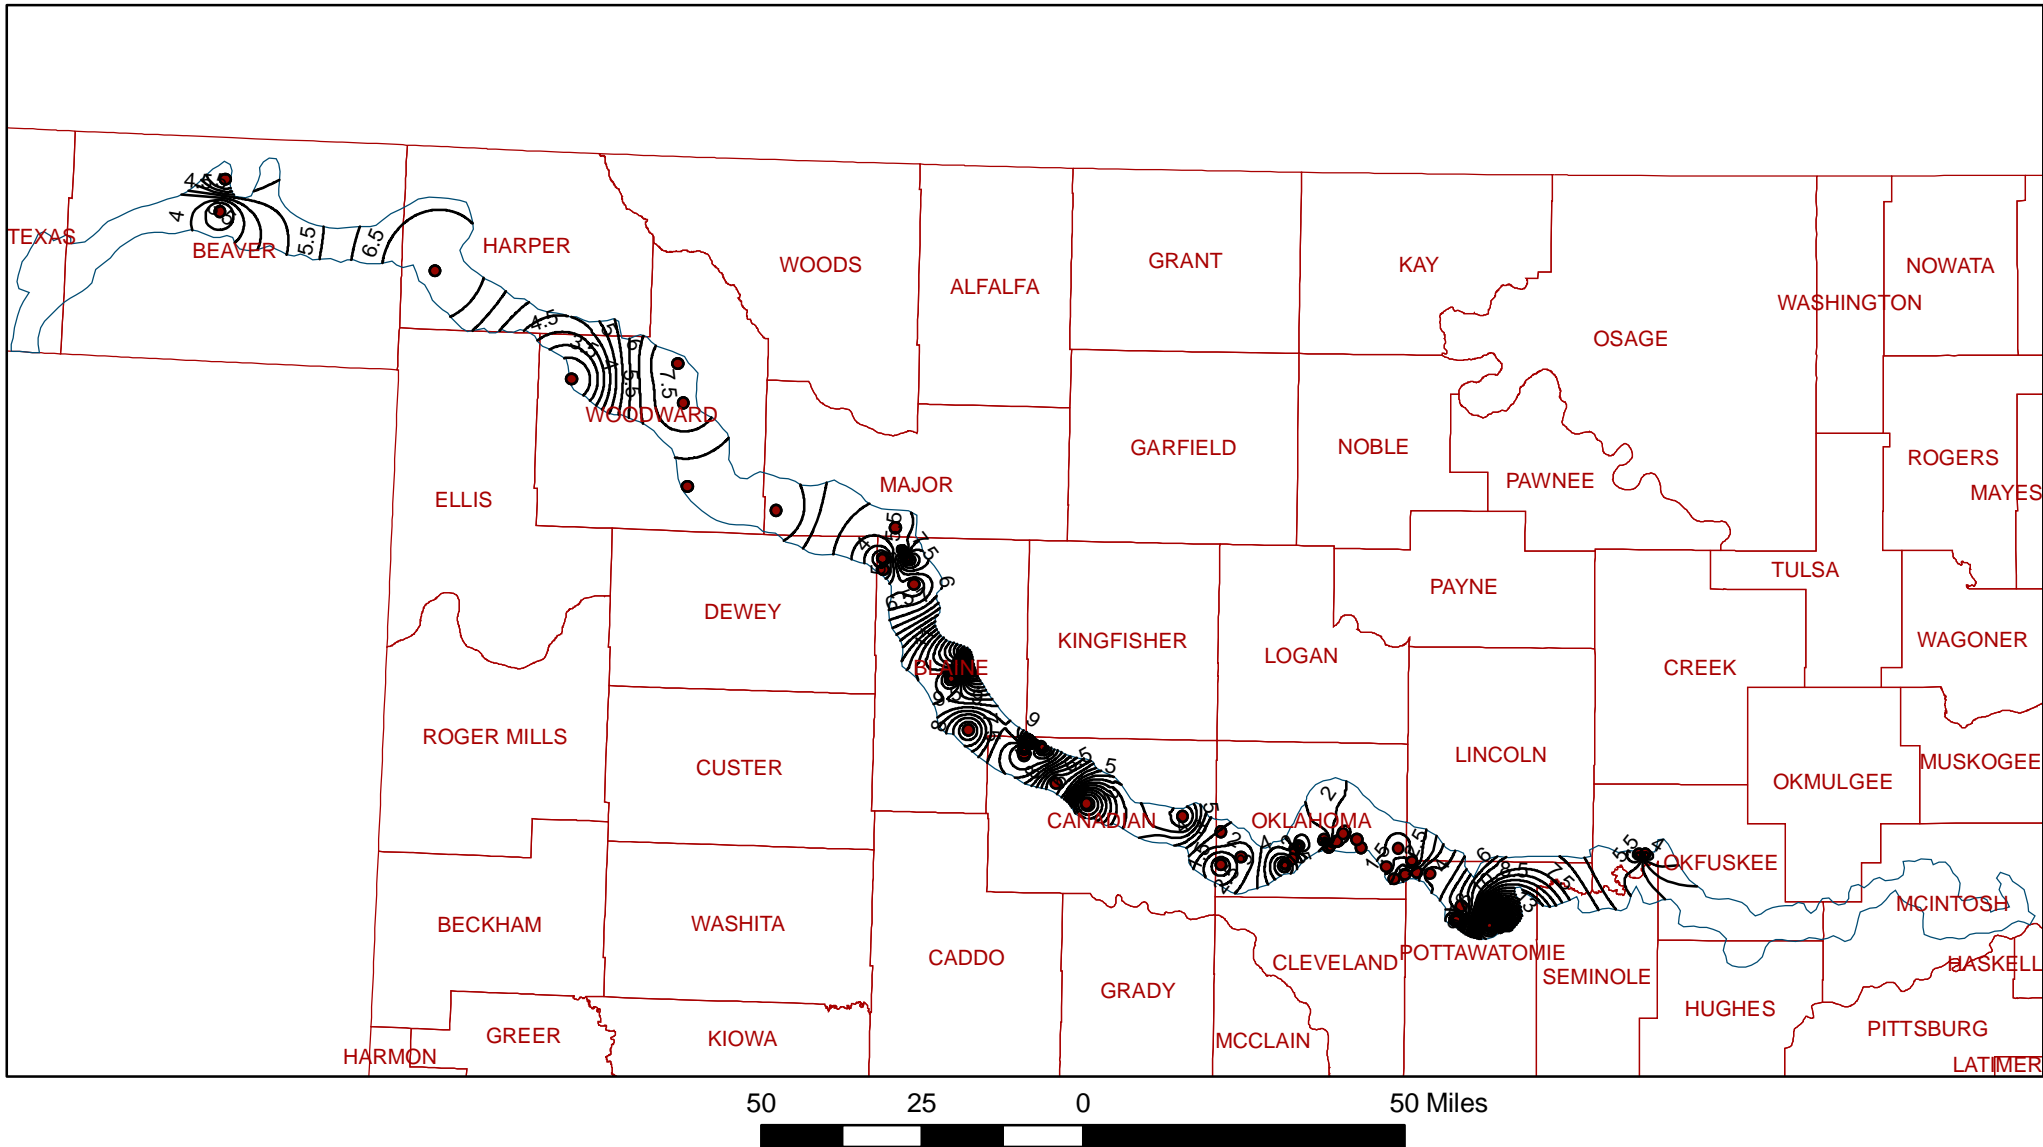

Historical N. Canadian Alluvium Nitrate Contour Map

Legend

- H. N. Canadian Nitrate Contours
- H. N. Canadian Wells
- ▭ N. Canadian Boundary
- ▭ County

ArcMap generated 0.5 mg/L contours