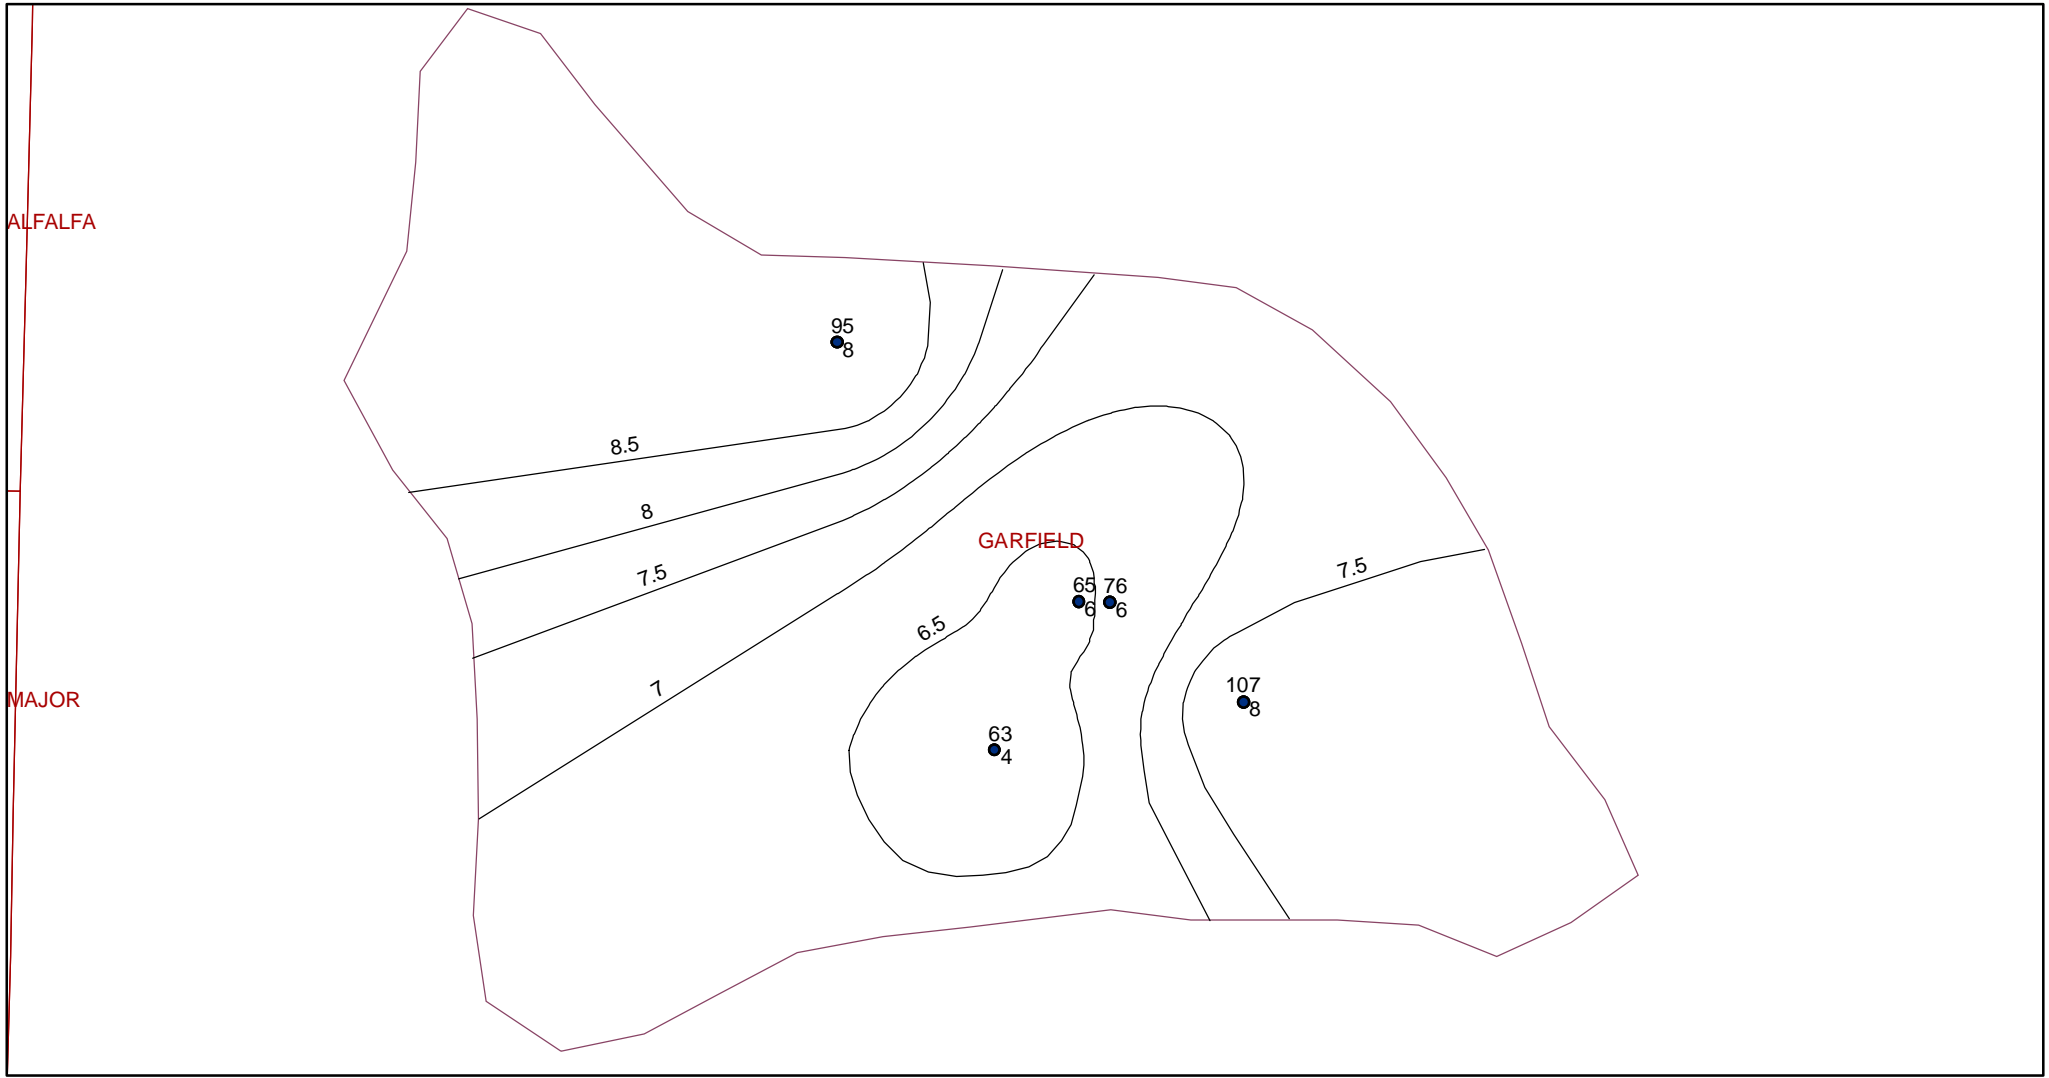

Historical Enid Terrace Nitrate Contour Map

Legend

- H. Enid Terrace Wells
- H. Enid Terrace Nitrate Contours
- Enid Terrace Boundary
- County

ArcMap generated 0.5 mg/L contours