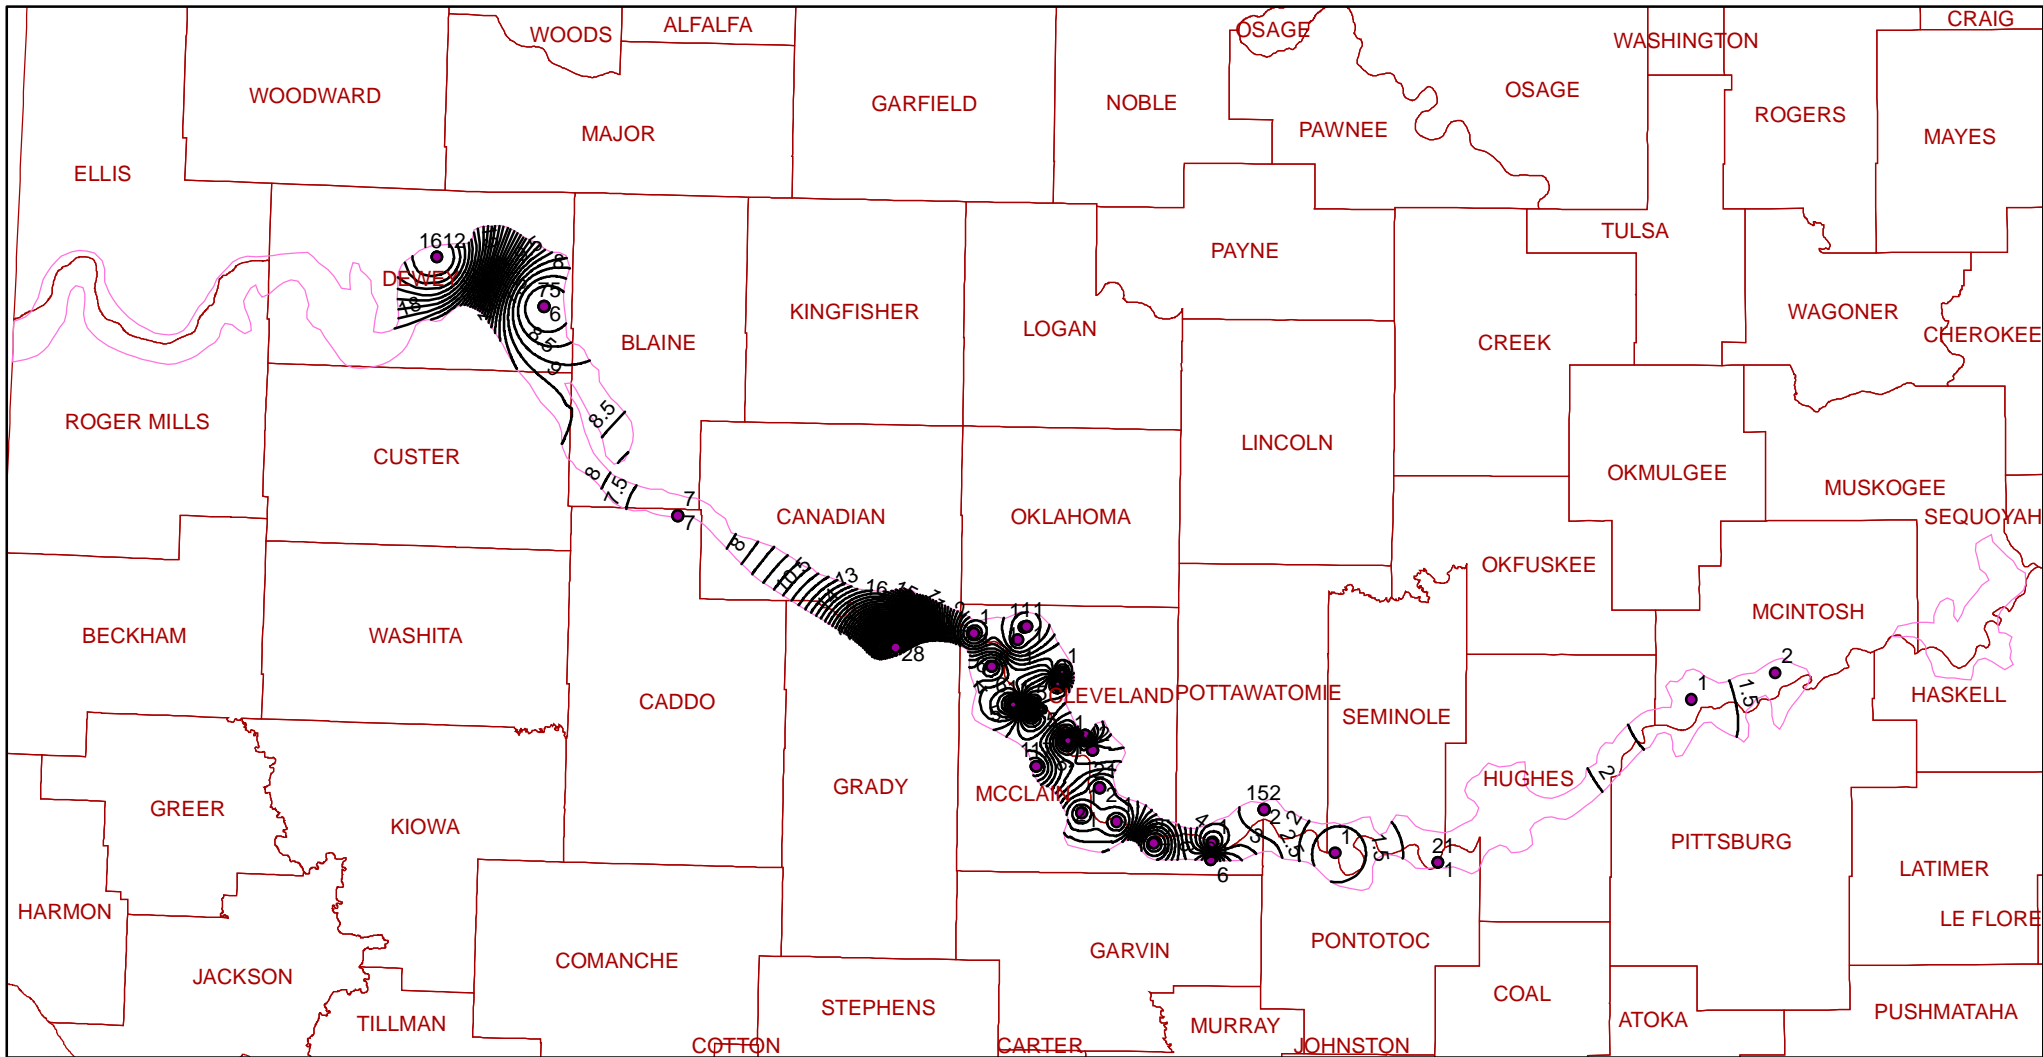

Historical Canadian Alluvium Nitrate Contour Map

Legend

- H. Canadian Nitrate Contours
- H. Canadian Wells
- Canadian Boundary
- County

ArcMap generated 0.5 mg/L contours