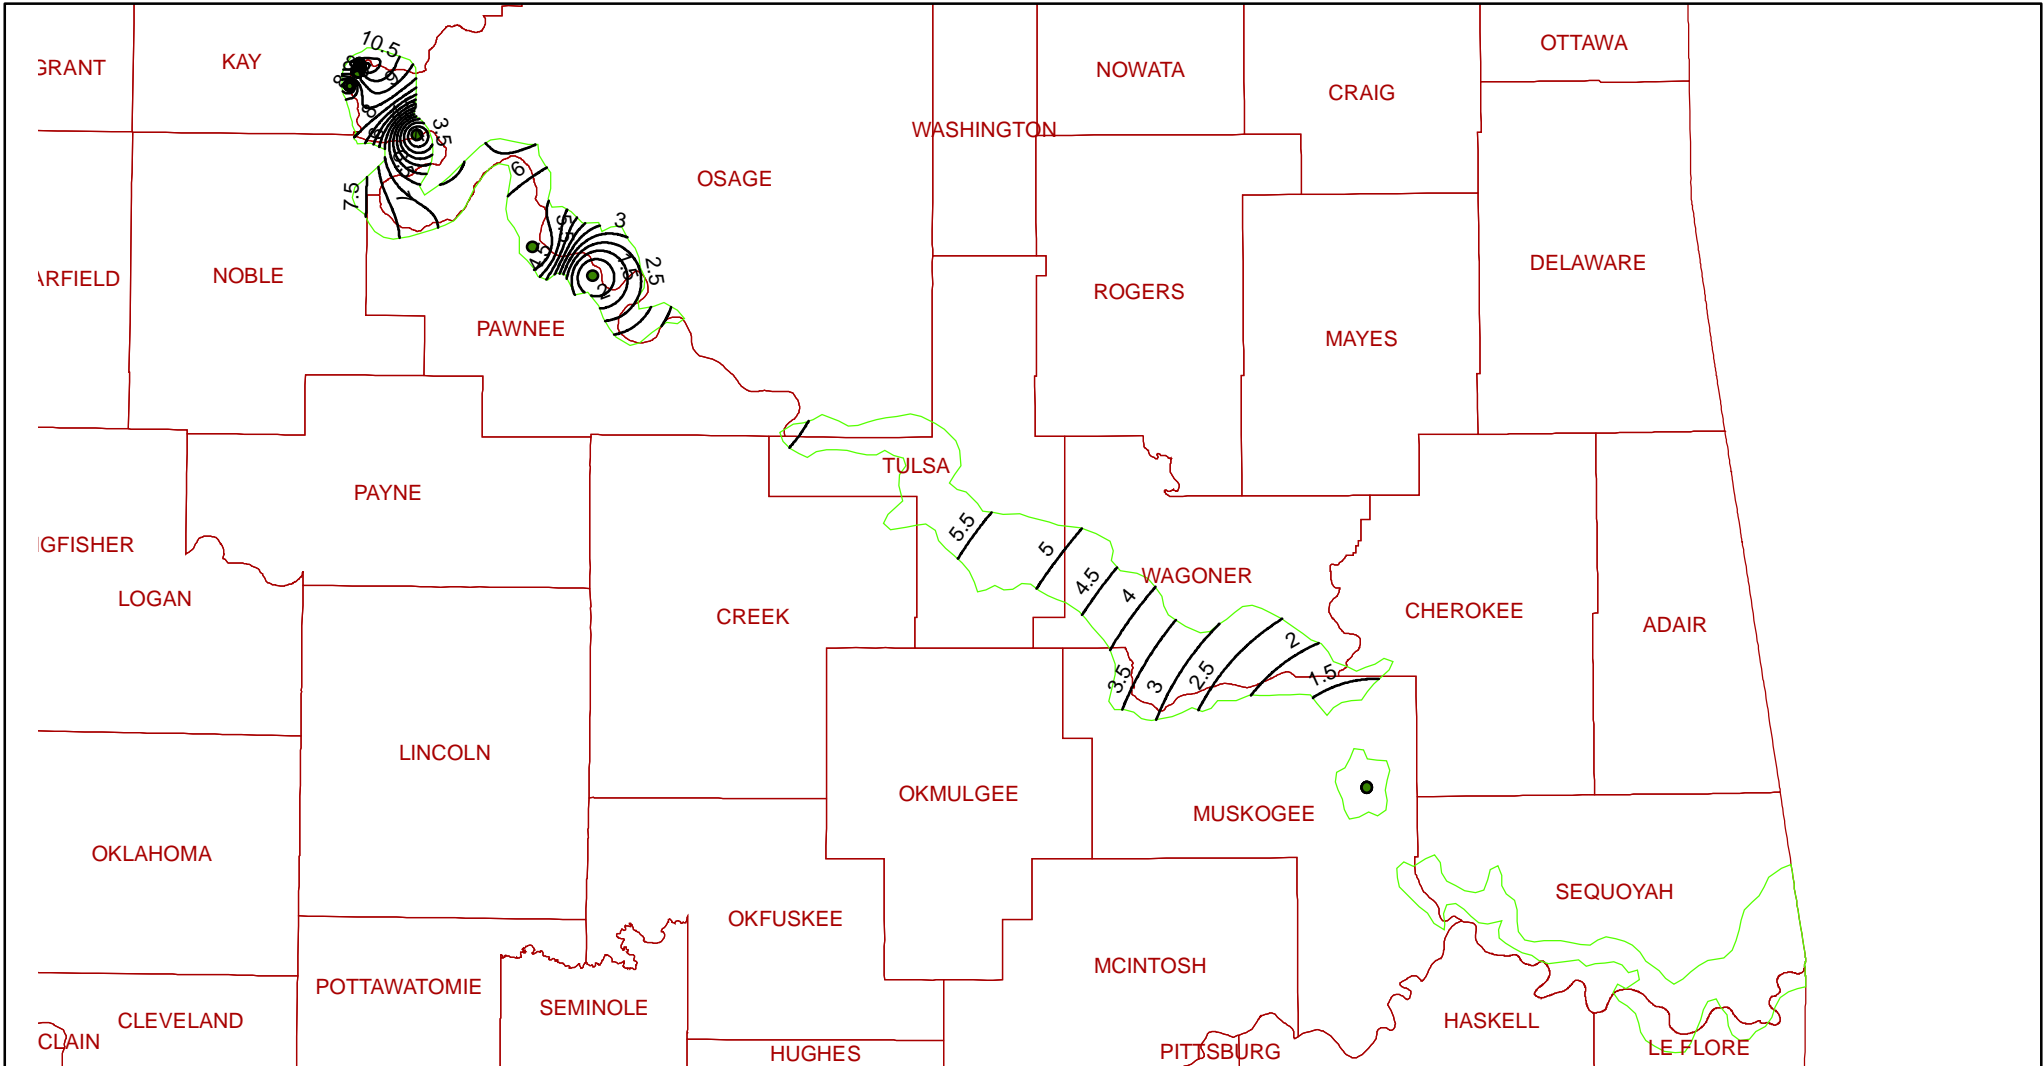

Historical Arkansas Alluvium Nitrate Contour Map

Legend

- H. Arkansas Nitrate Contours
- H. Arkansas Wells
- ▭ Arkansas Boundary
- ▭ County

ArcMap generated 0.5 mg/L contours