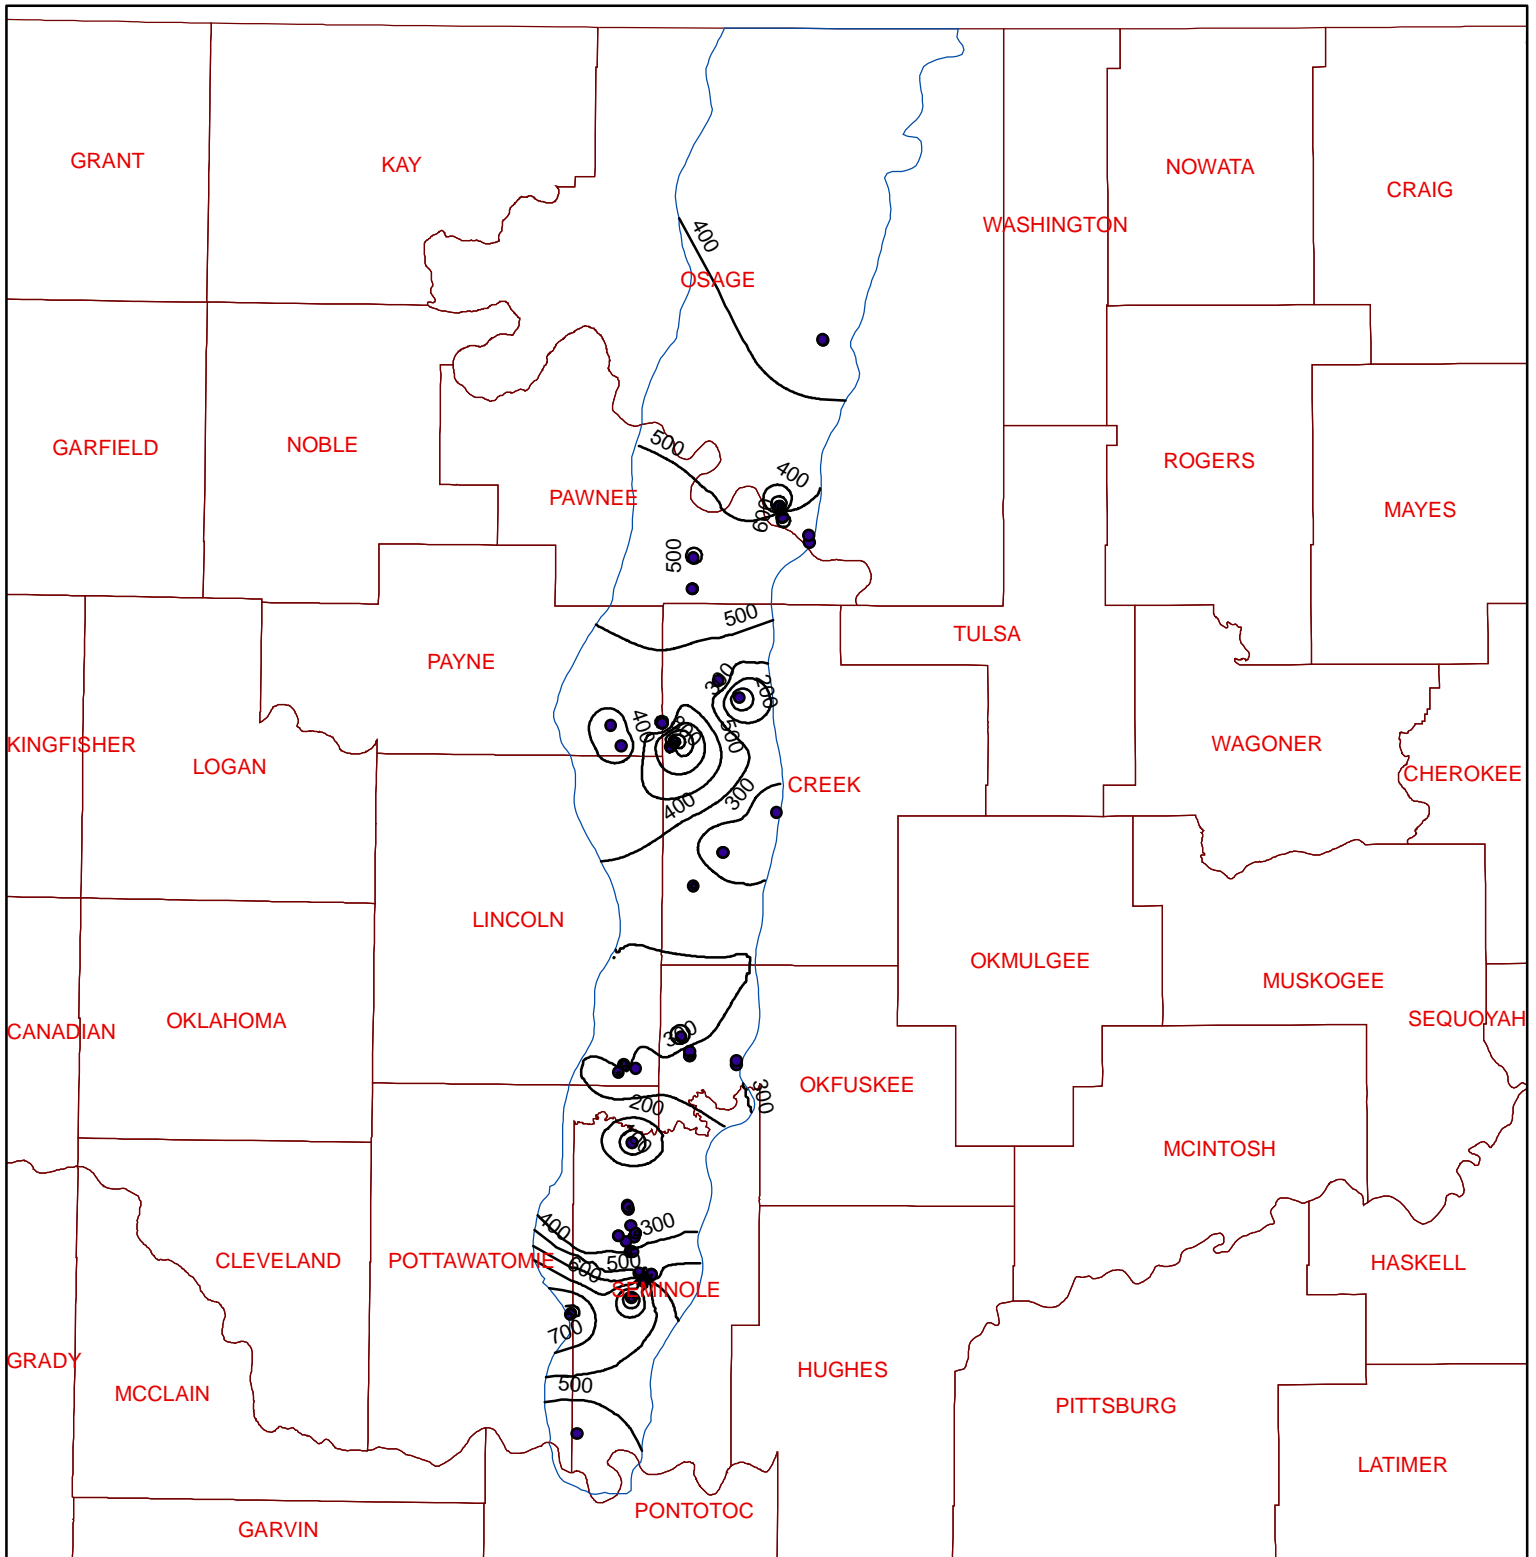

# Vamosa Total Dissolved Solids Contour Map

**Legend**

- Vamossa TDS Countours
- Vamossa Wells
- Vamossa Boundary
- County

ArcMap generated 100 mg/L contours