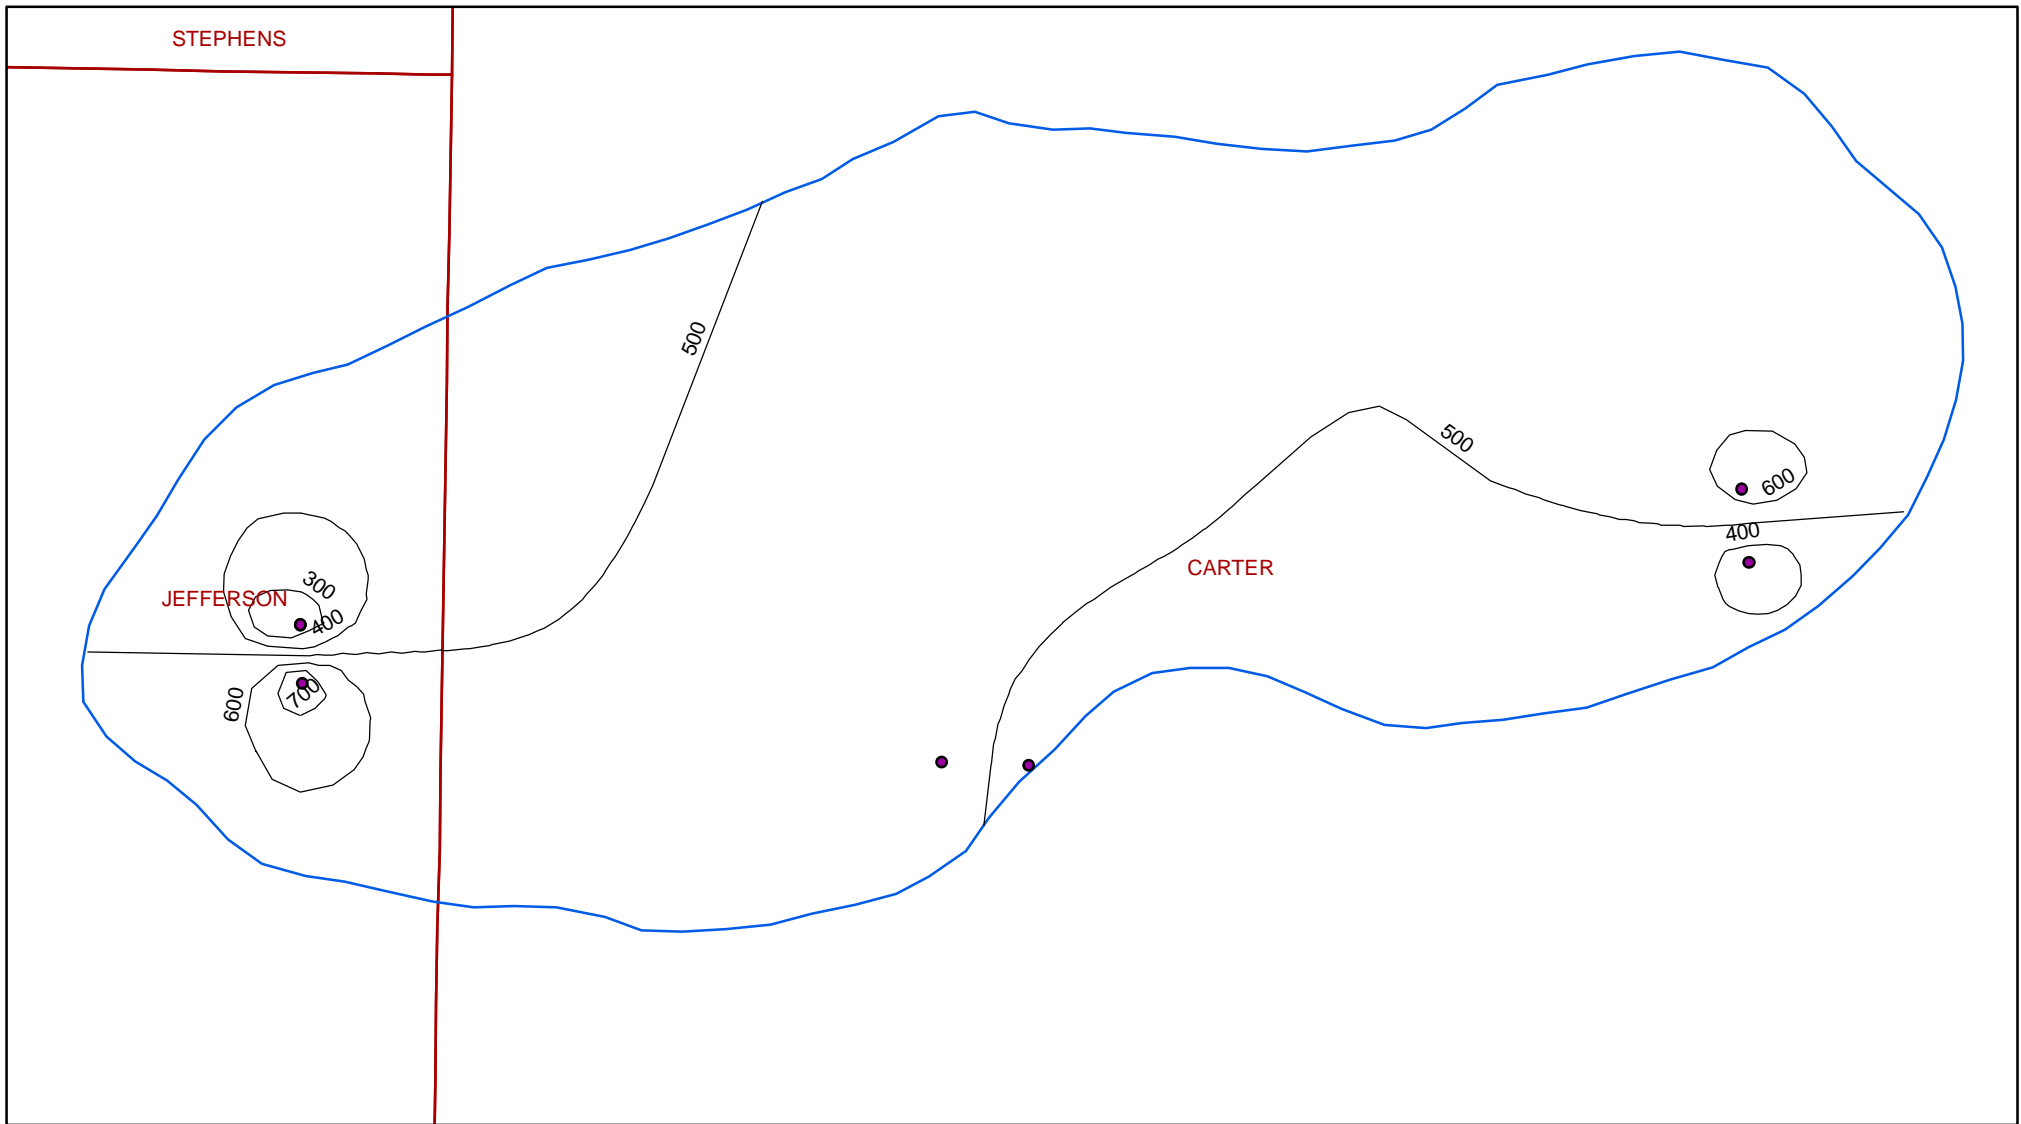

Southern Oscar Total Dissolved Solids Contour Map

Legend

- S. Oscar Wells
- S. Oscar TDS Contours
- S. Oscar Boundary
- County

ArcMap generated 100 mg/L contours