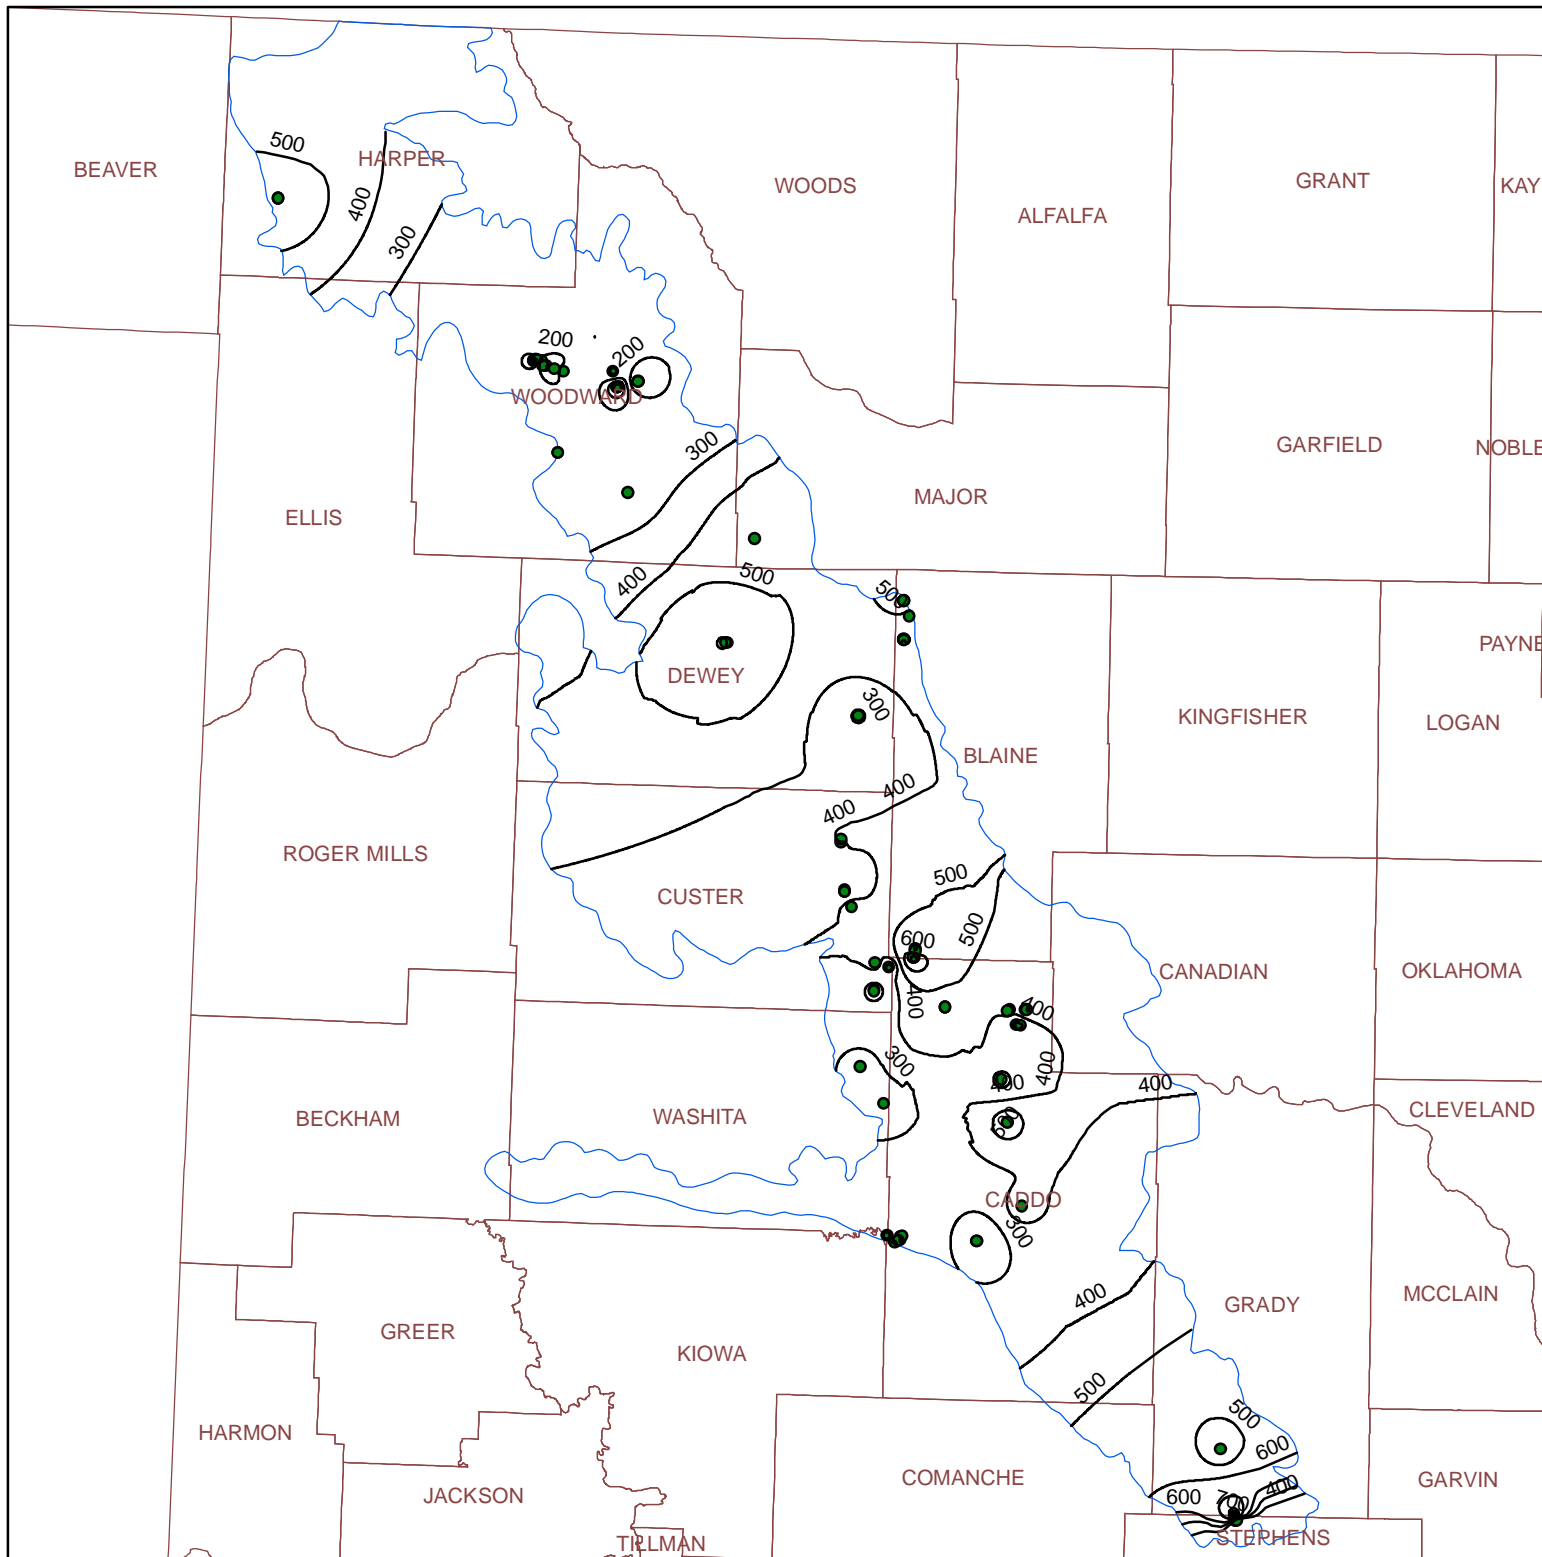

Rush Springs Total Dissolved Solids Contour Map

Legend

- R. Springs TDS Contours
- R. Springs Wells
- ▭ R. Springs Boundary
- ▭ County

Arc Map generated 100 mg/L contours