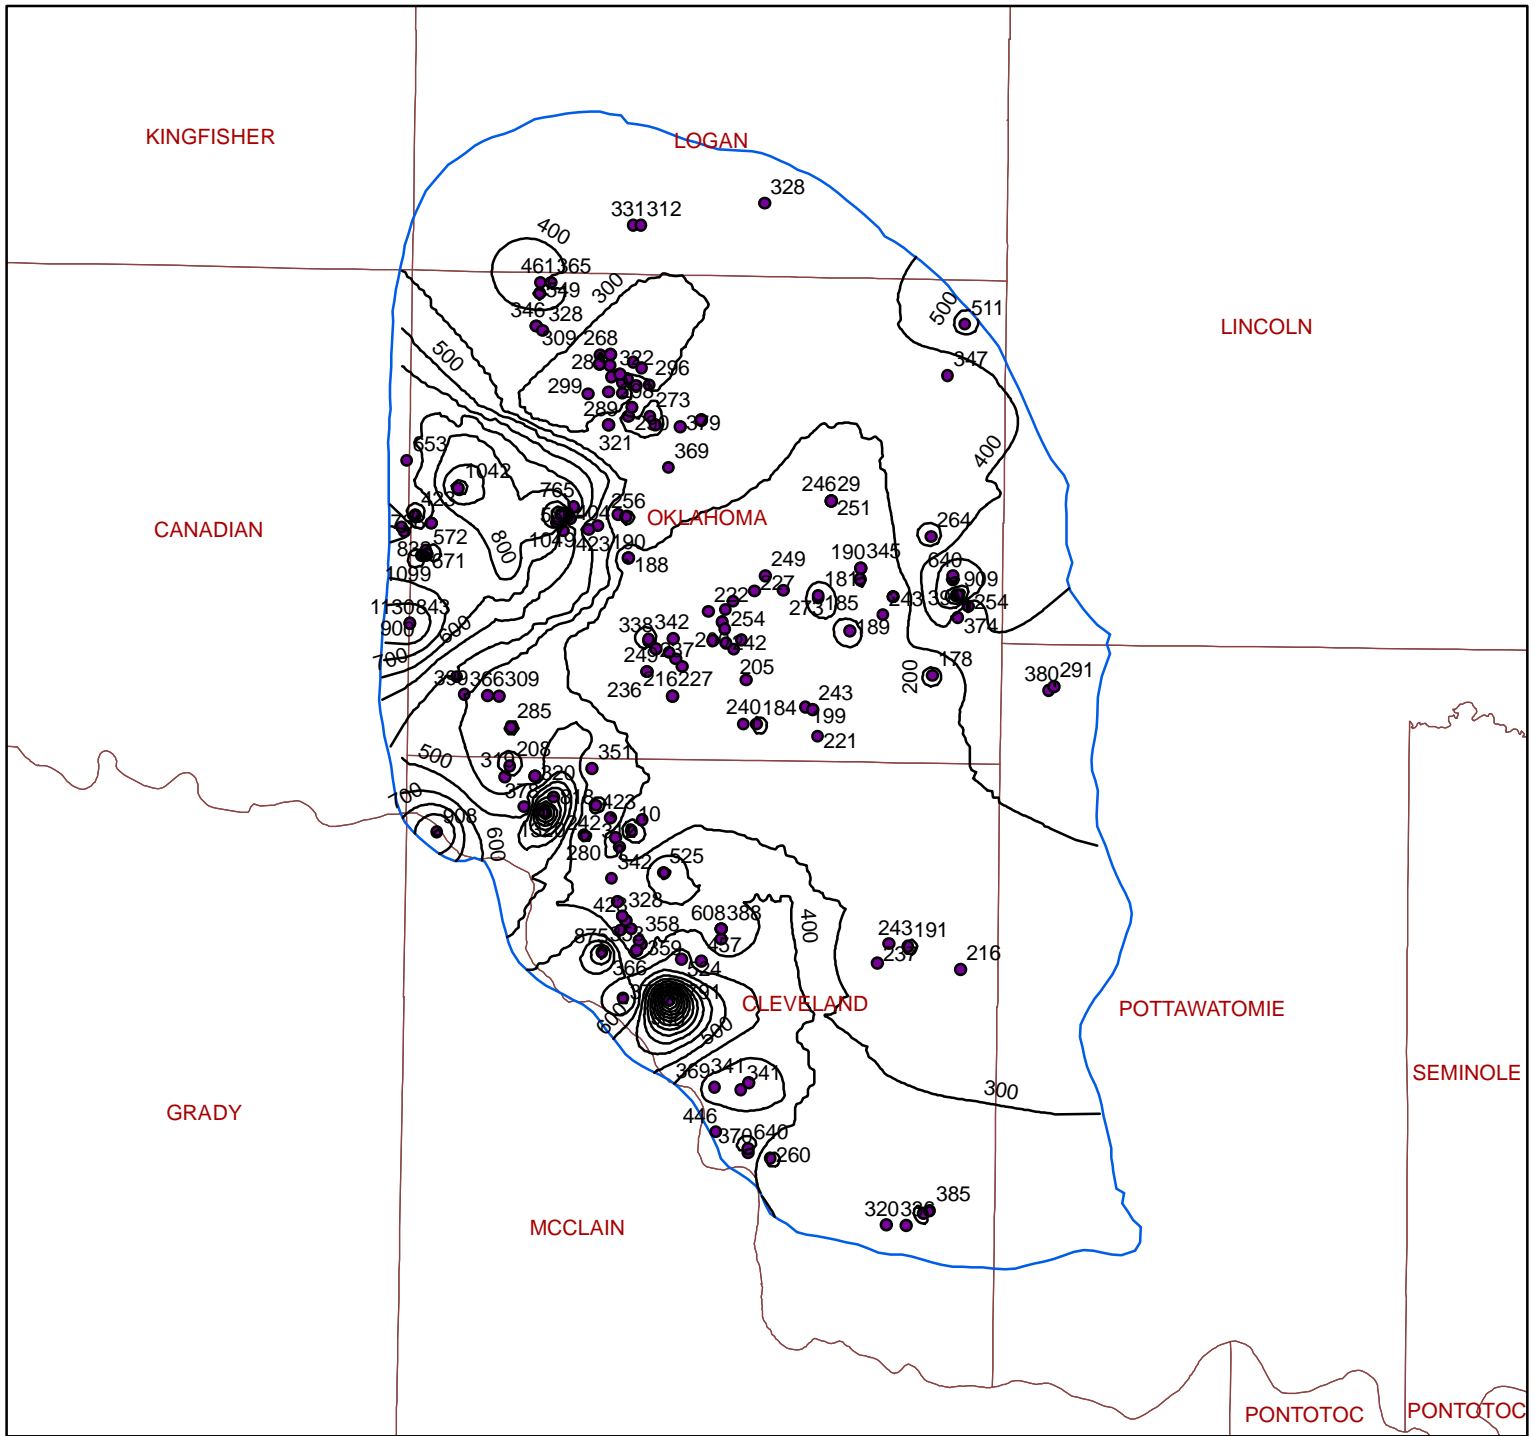

Garber-Wellington Total Dissolved Solids Contour Map

Legend

- Garber-Wellington TDS Contours
- Garber-Wellington Wells
- Garber-Wellington Boundary
- County

ArcMap generated 100 mg/L contours