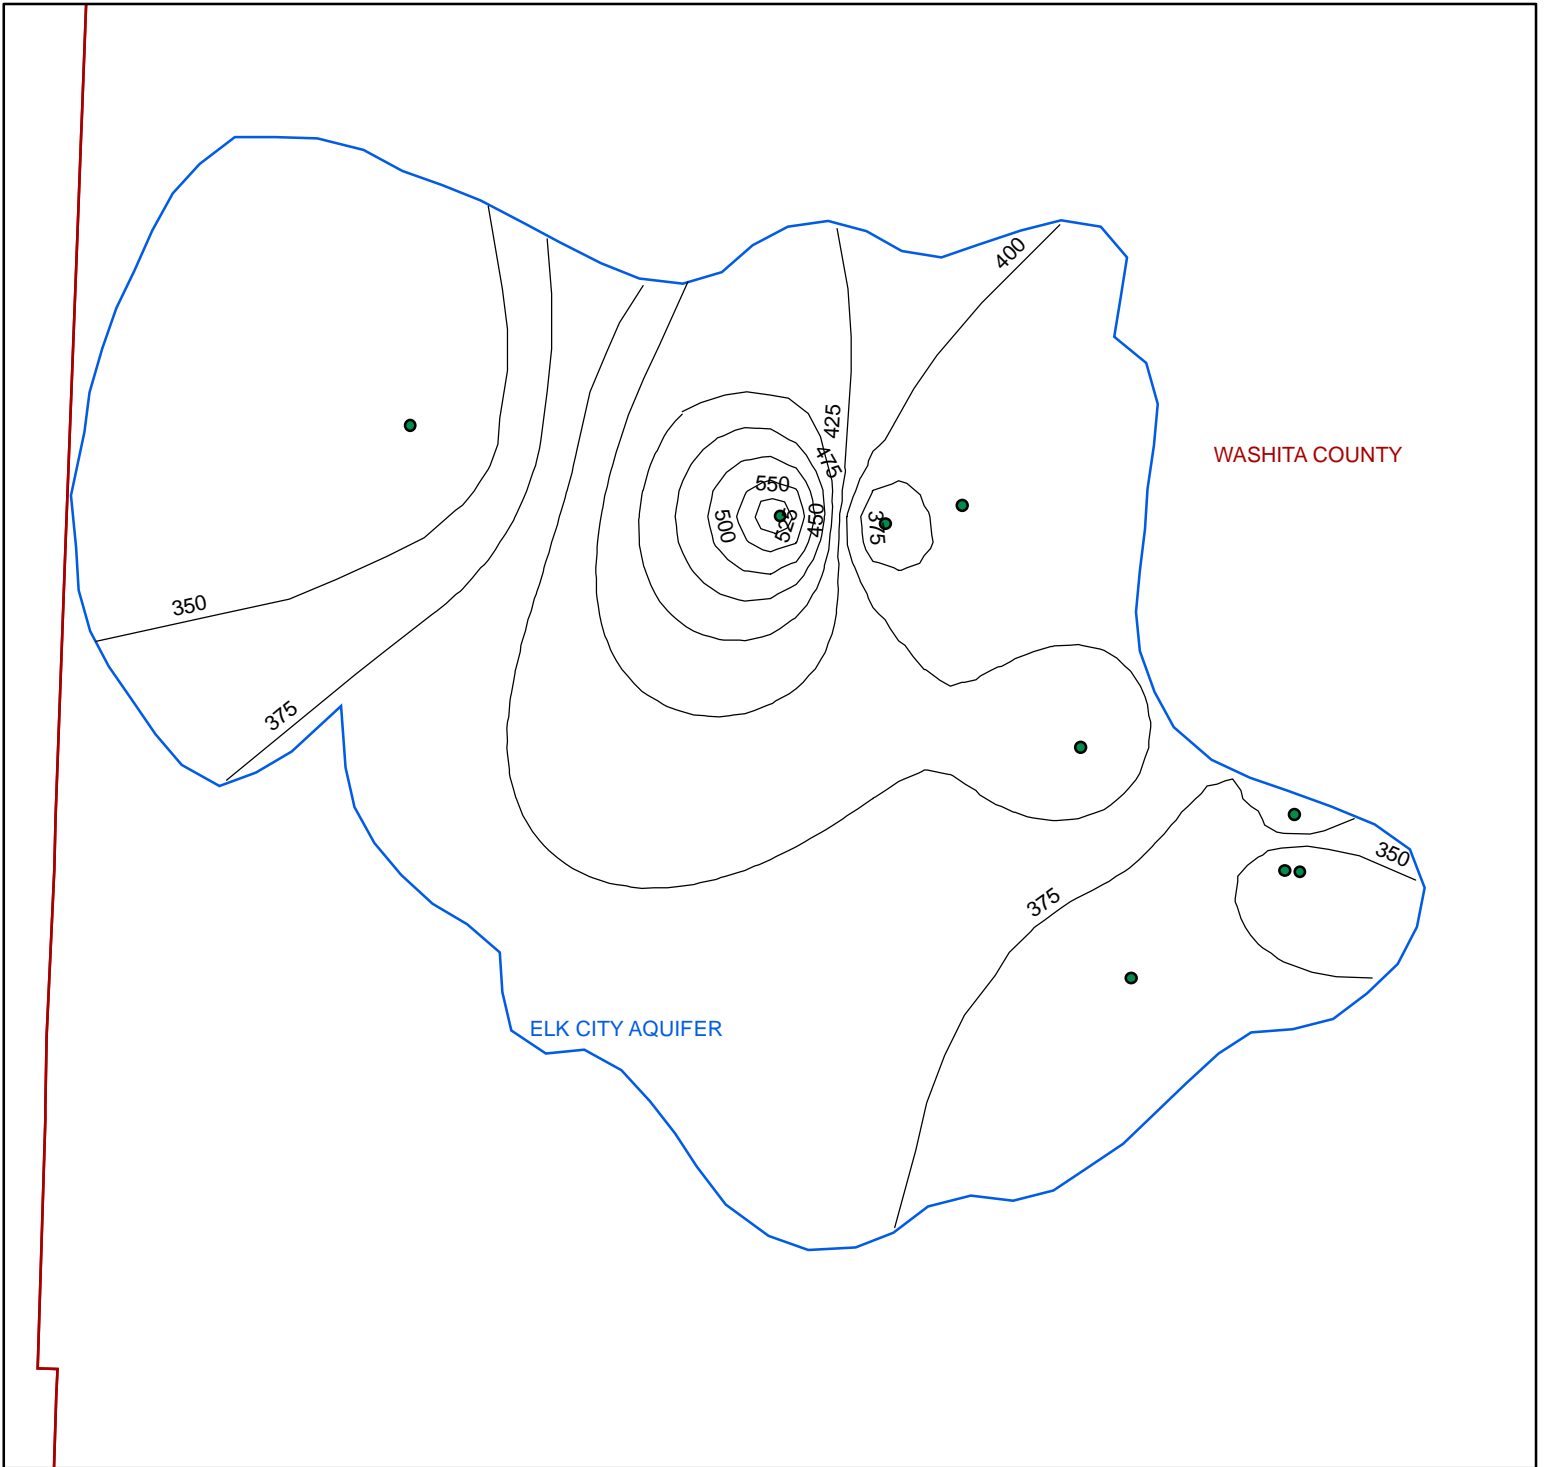

Elk City Total Dissolved Solids Contour Map

Legend

- Elk City Wells
- Elk City TDS Contours
- Elk City Boundary
- County

ArcMap generated 25 mg/L contours