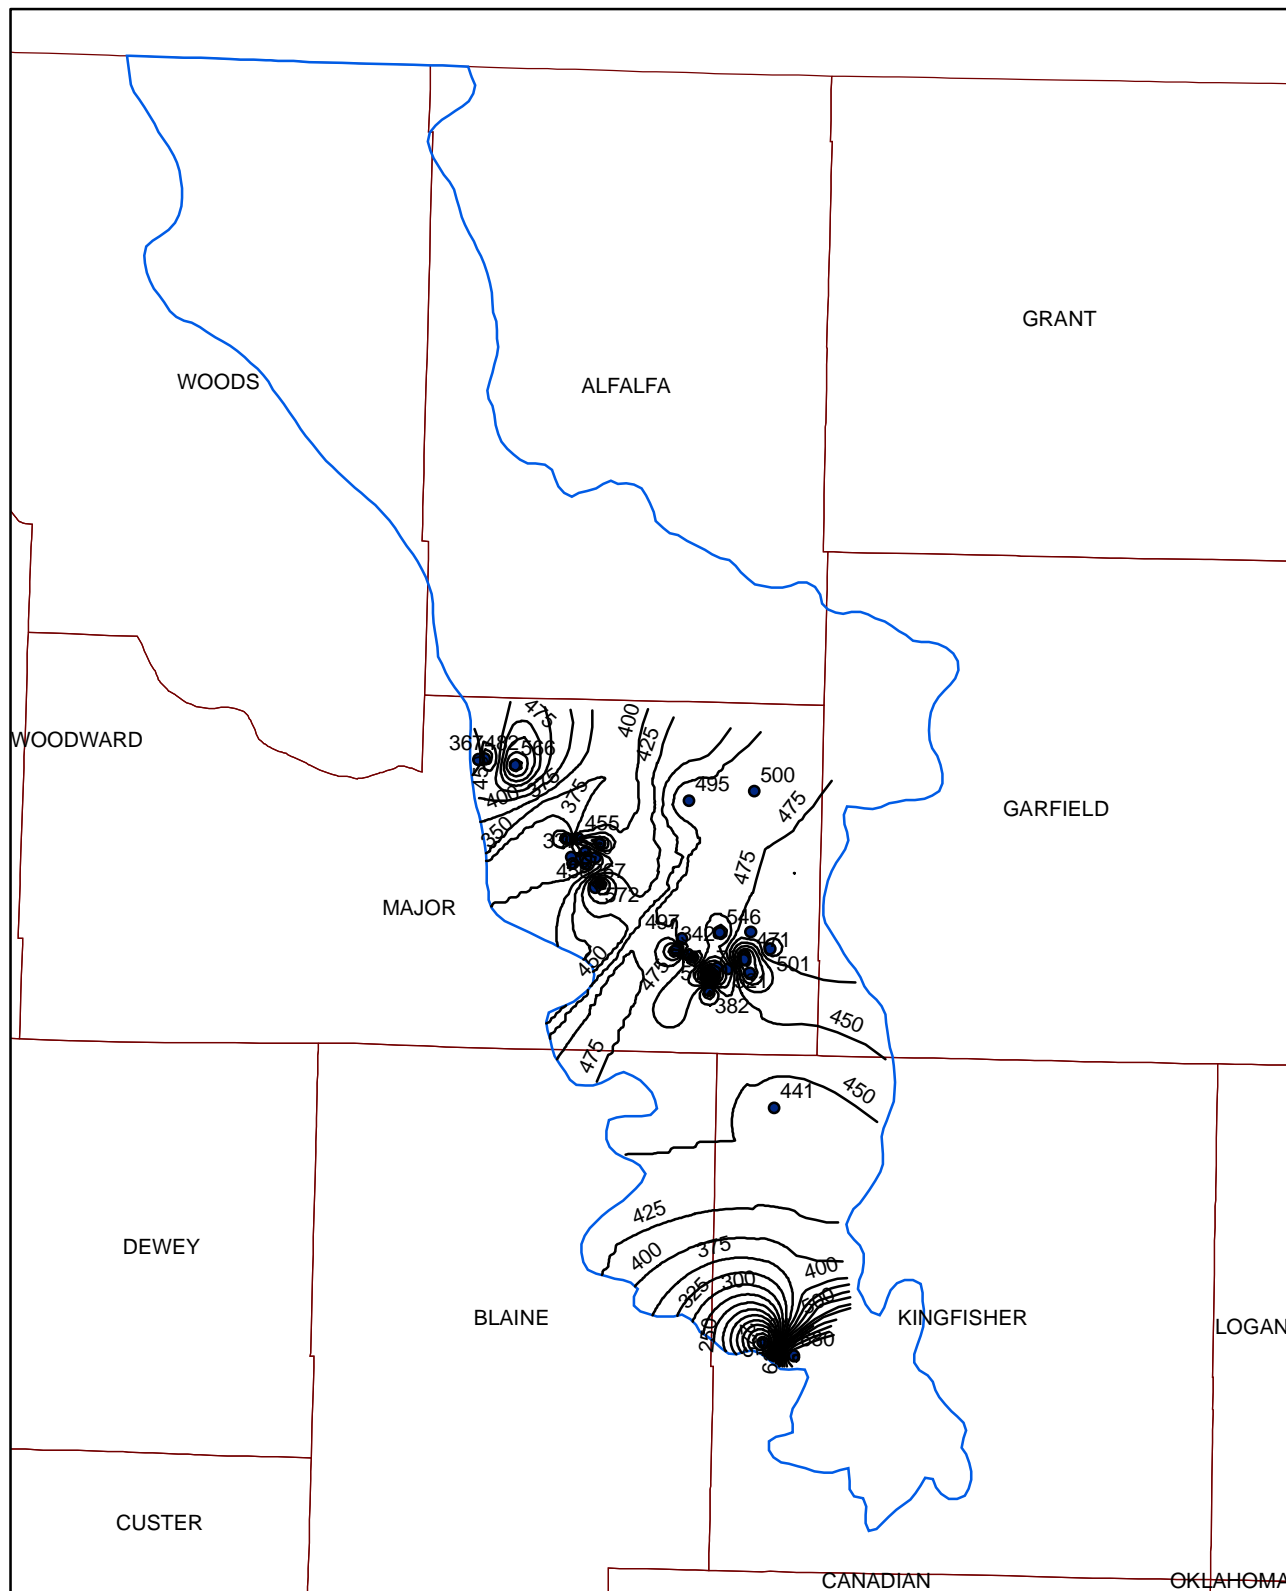

Cedar Hills Total Dissolved Solids Contour Map

Legend

— Cedar Hills TDS Contours

• Cedar Hills Wells

▭ Cedar Hills boundary

▭ county

ArcMap generated 25 mg/L contours