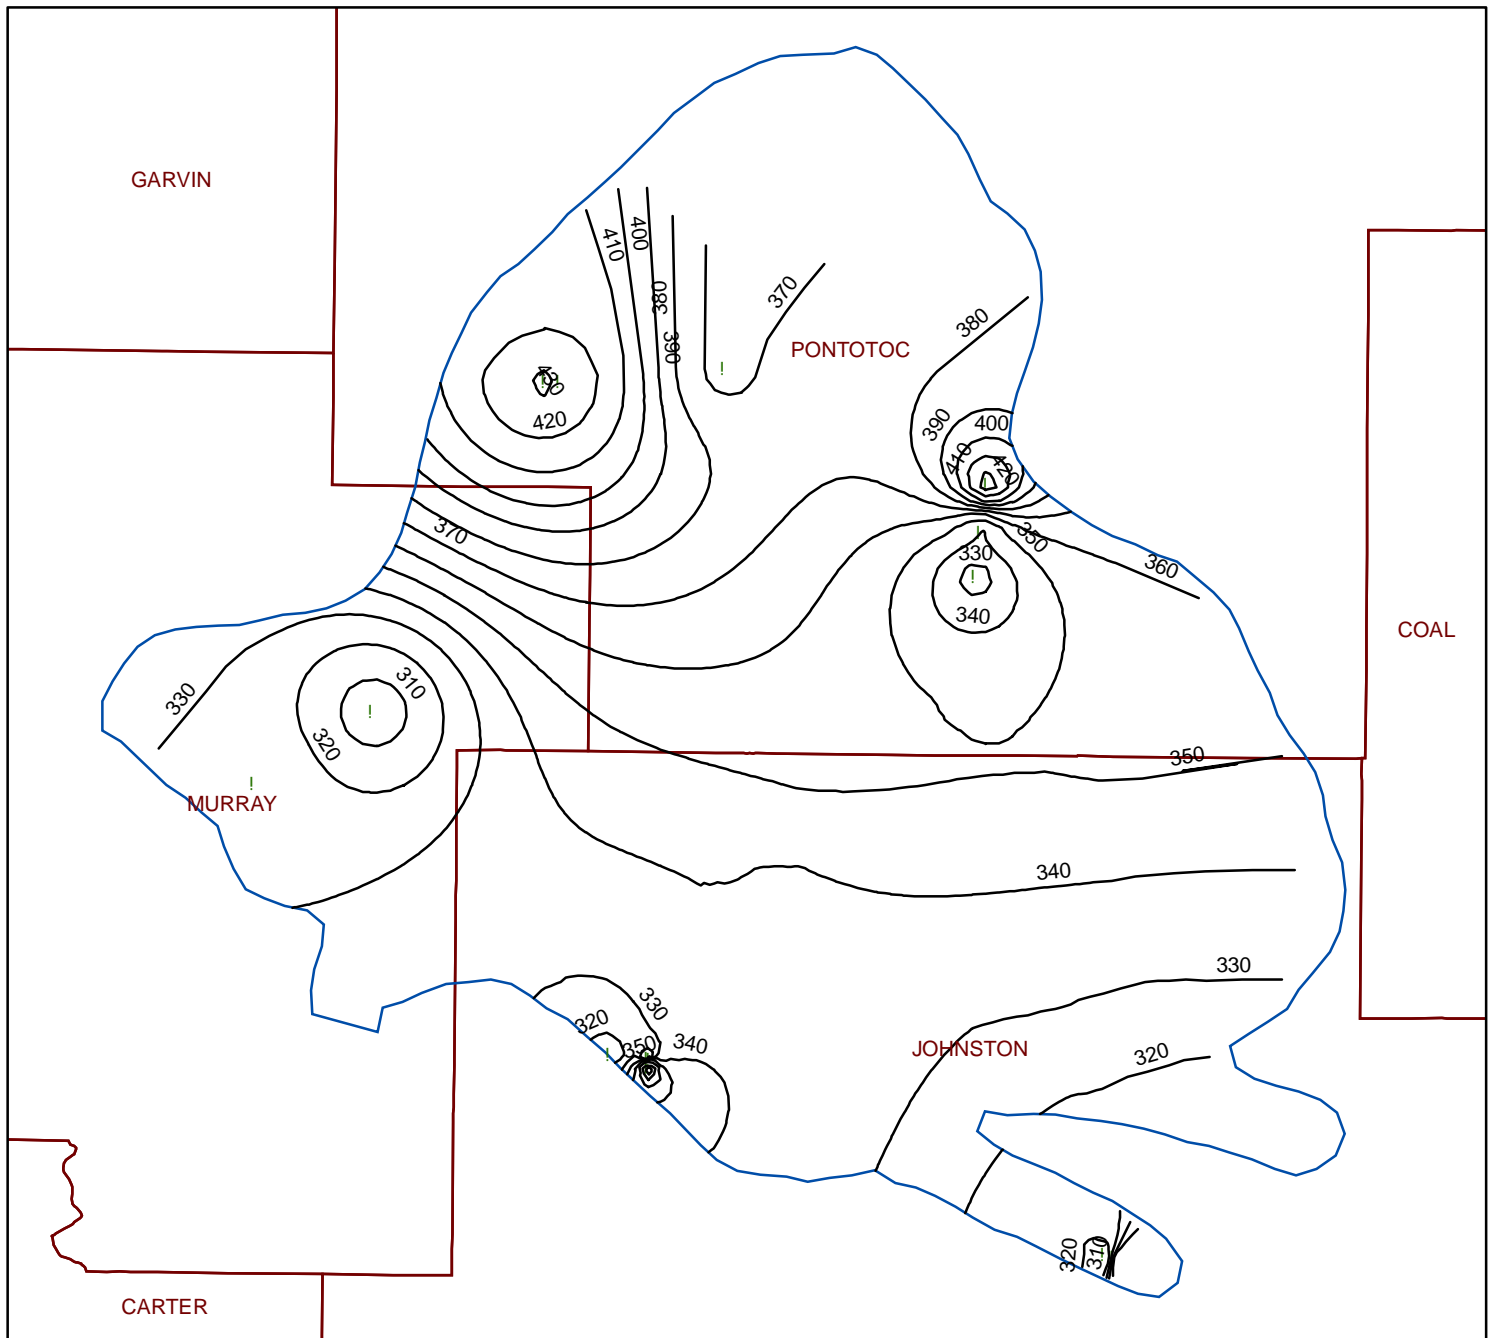

Arb. /Simpson Total Dissolved Solids Contour Map

Legend

- Arb./Simpson TDS Contours
- ! Arb./Simpson wells
- ▭ Arbuckle Simpson Boundary
- ▭ County

ArcMap generated 10 mg/L contours