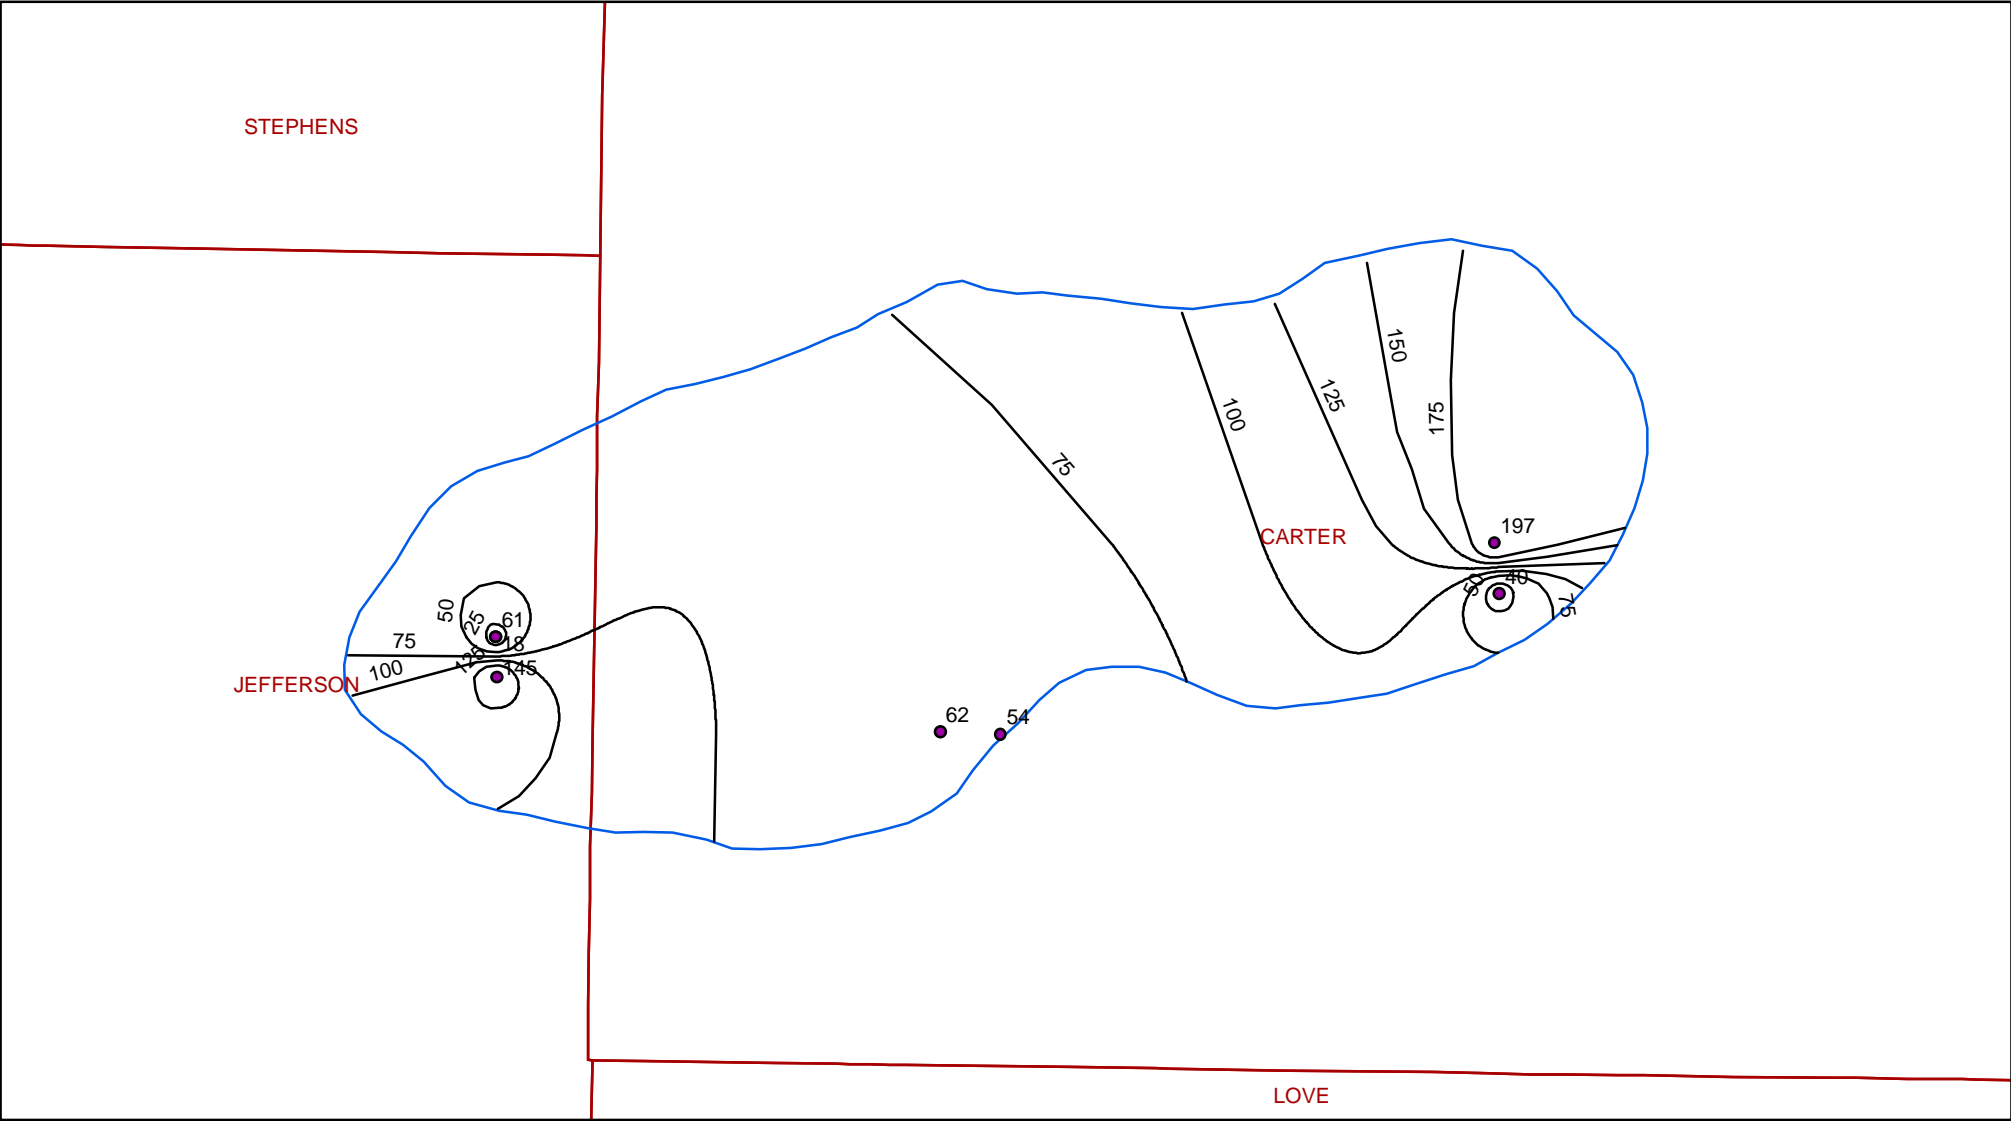

Southern Oscar Sulfate Contour Map

Legend

- S. Oscar Sulfate Contours
- S. Oscar Wells
- S. Oscar Boundary
- County

ArcMap generated 25 mg/L contours