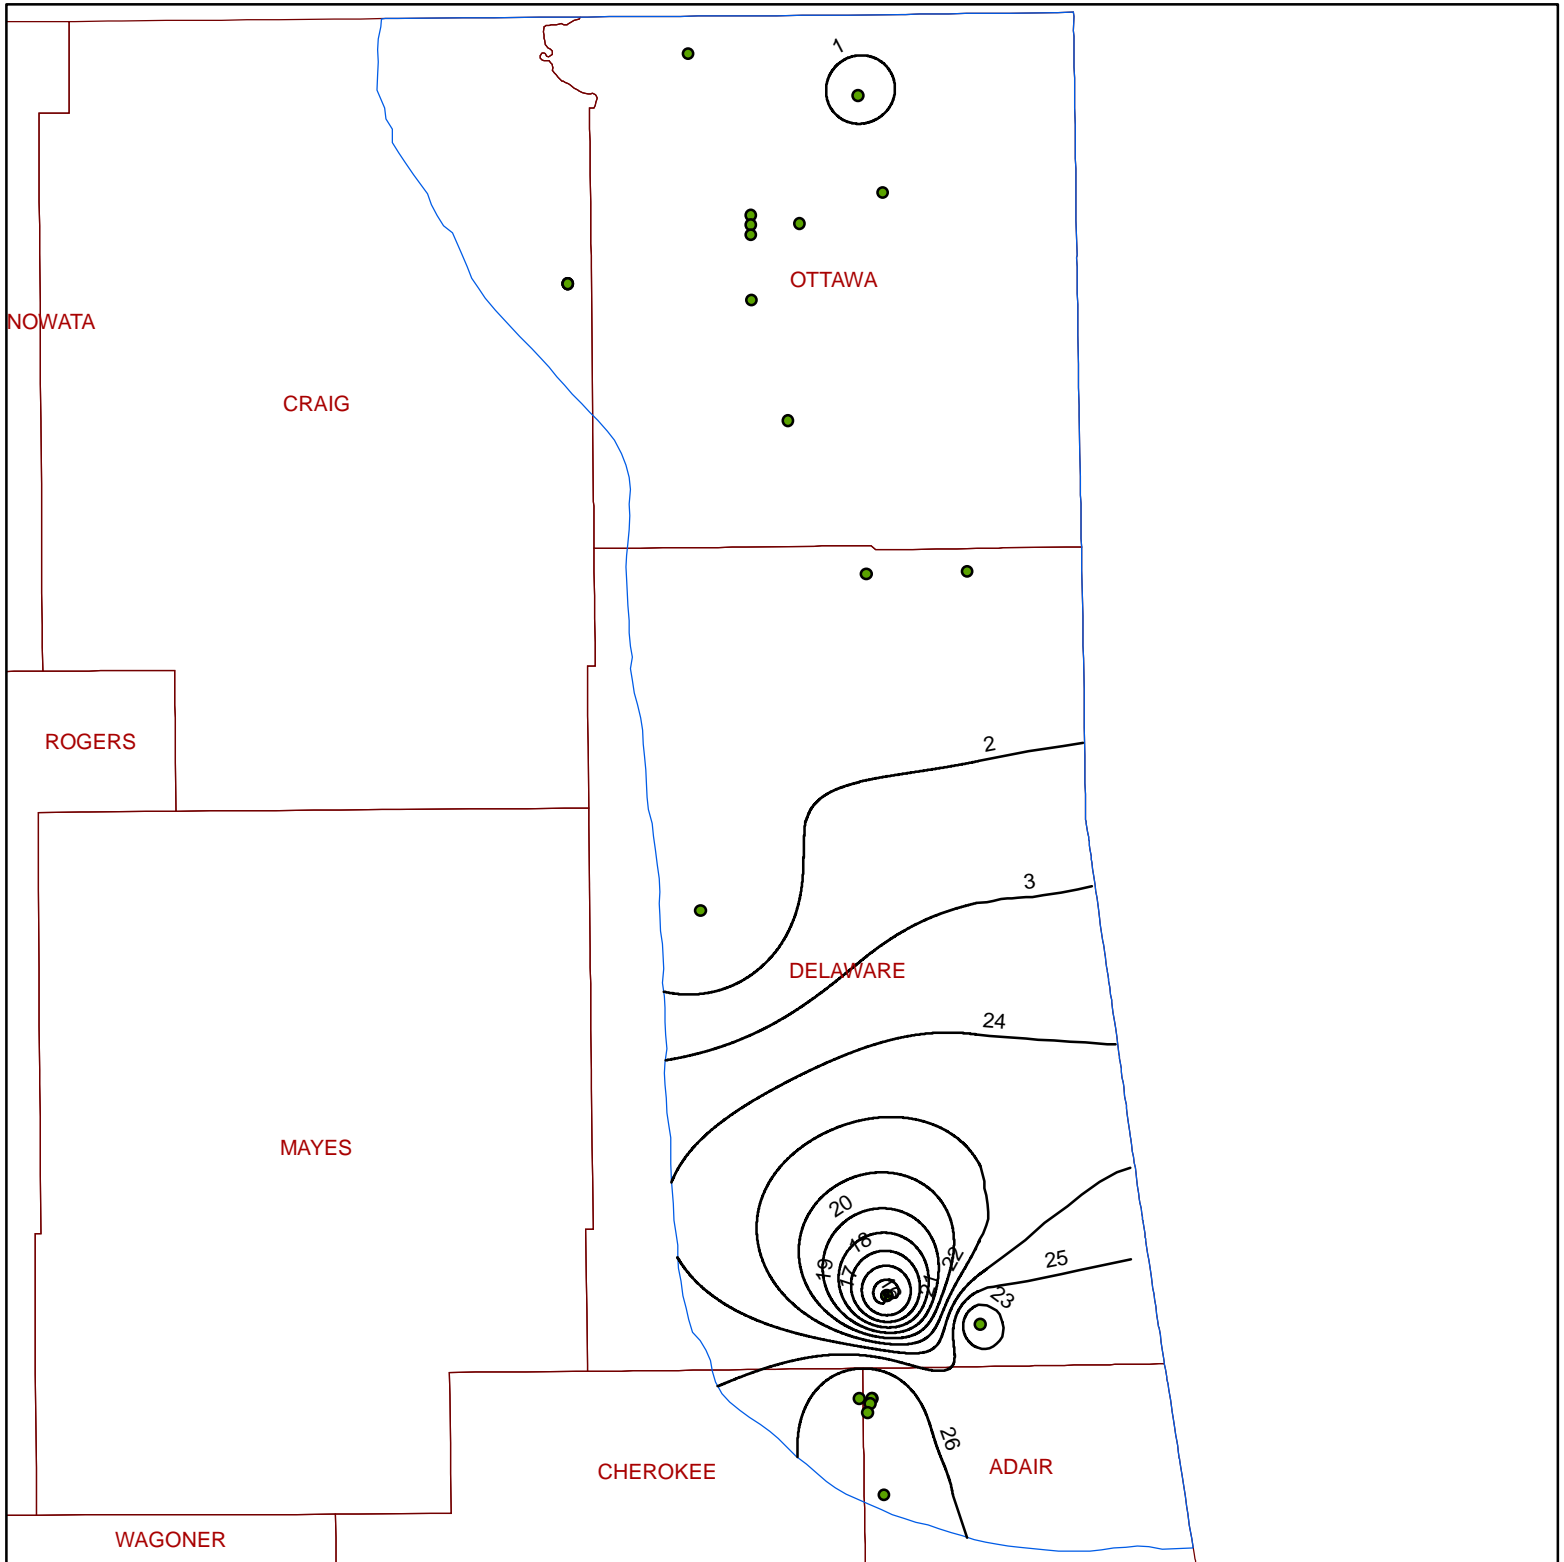

Robidoux Sulfate Contour Map

Legend

- Robidoux Sulfate Contour Map
- Robidoux Wells
- ▭ Robidoux Boundary
- ▭ County

ArcMap generated 1 mg/L contours