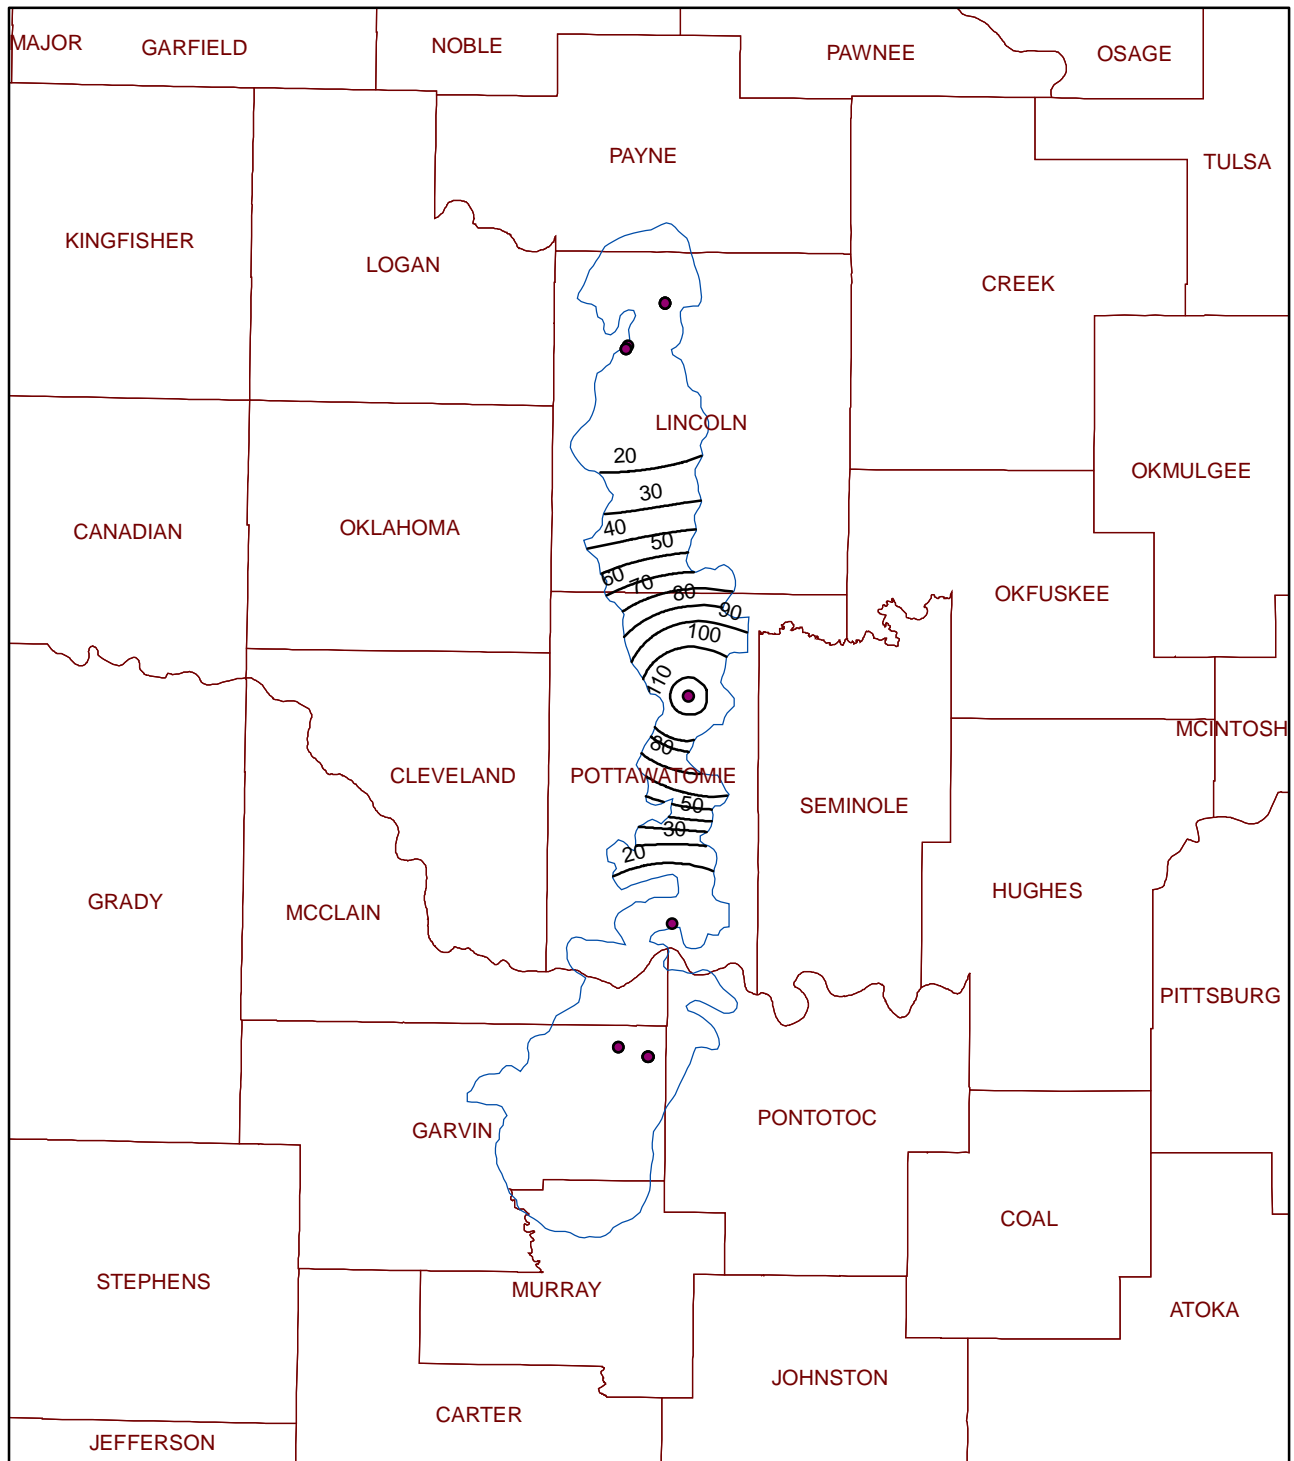

Oscar Sulfate Contour Map

Legend

-  Oscar Boundary *
-  County
-  OscarSulfate Contours
-  Oscar Wells

ArcMap generated 10 mg/L contours

* only the portion where wells were tested