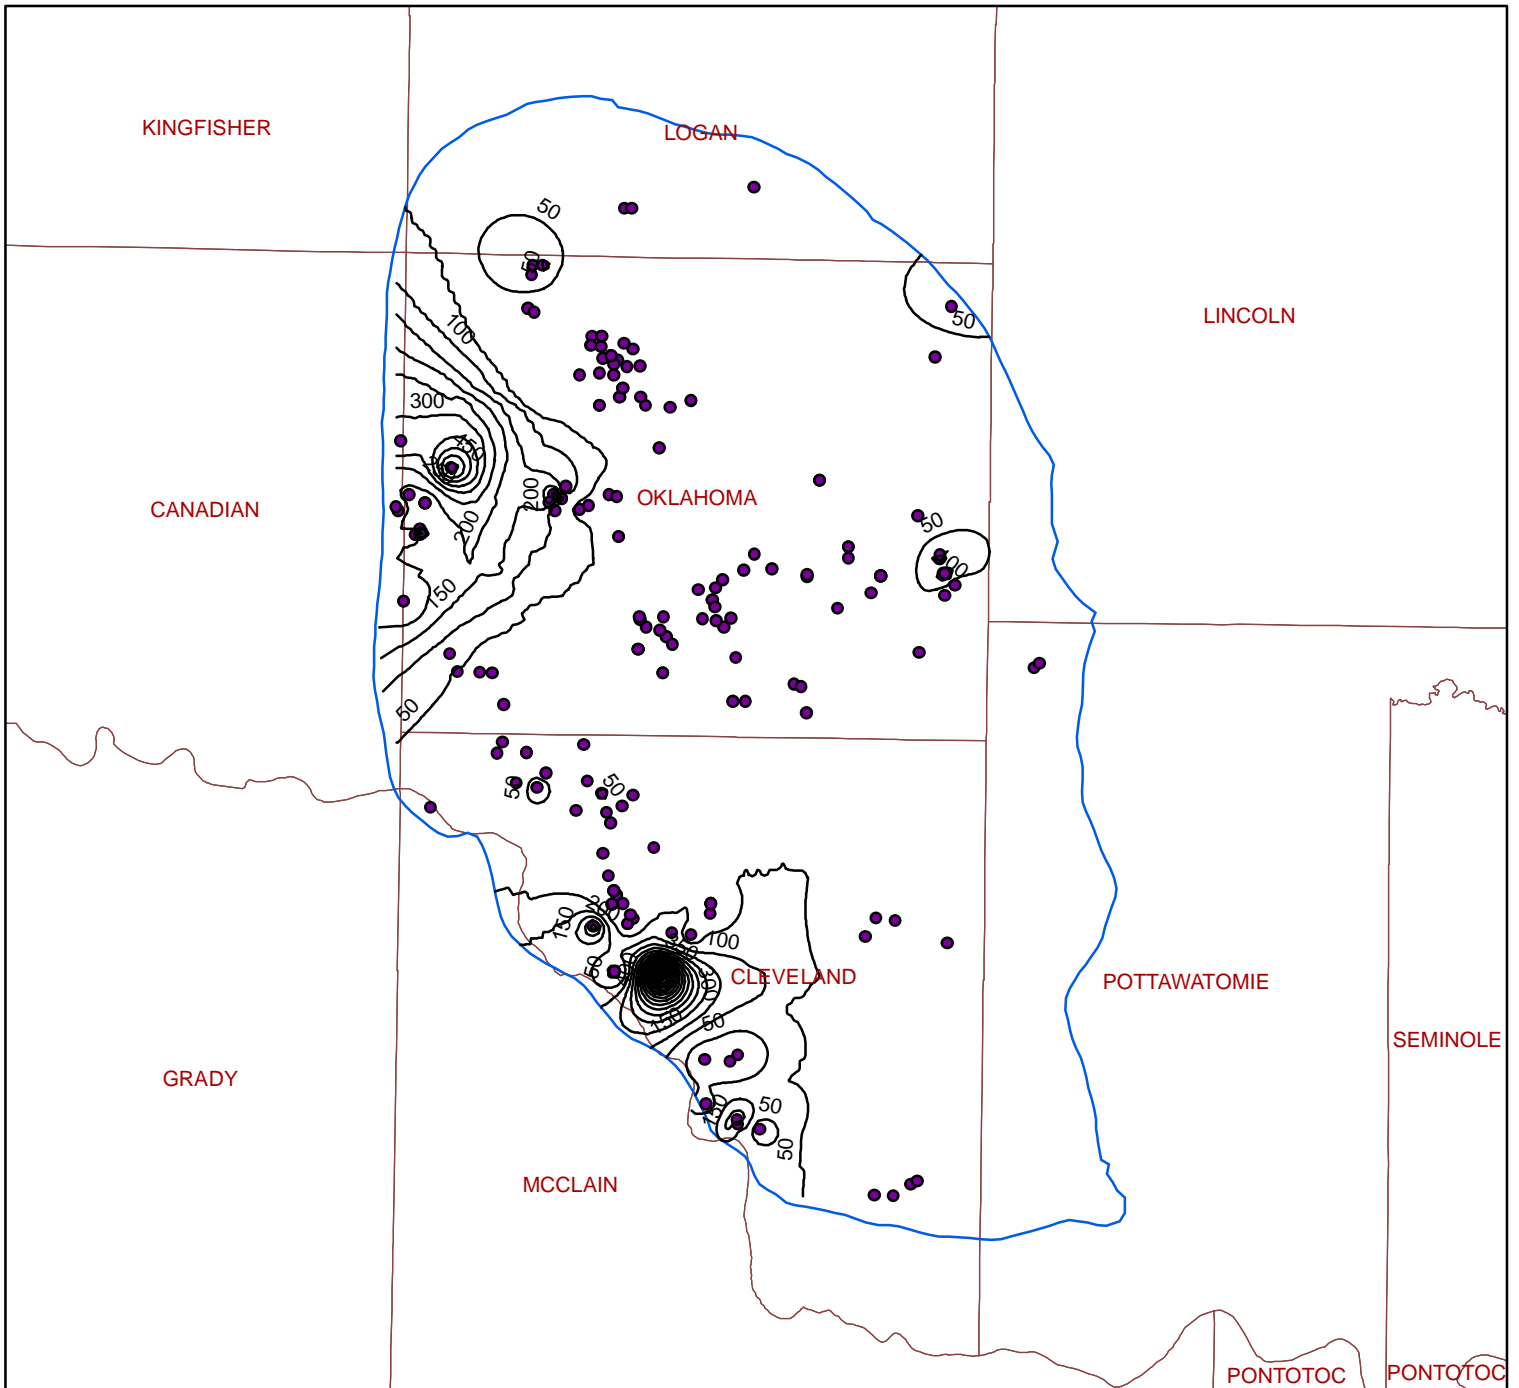

Garber-Wellington Sulfate Contour Map

ArcMap generated 10 mg/L contours

Legend

- Garber-Wellington Sulfate Contours
- Garber-Wellington Wells
- Garber-Wellington Boundary
- County