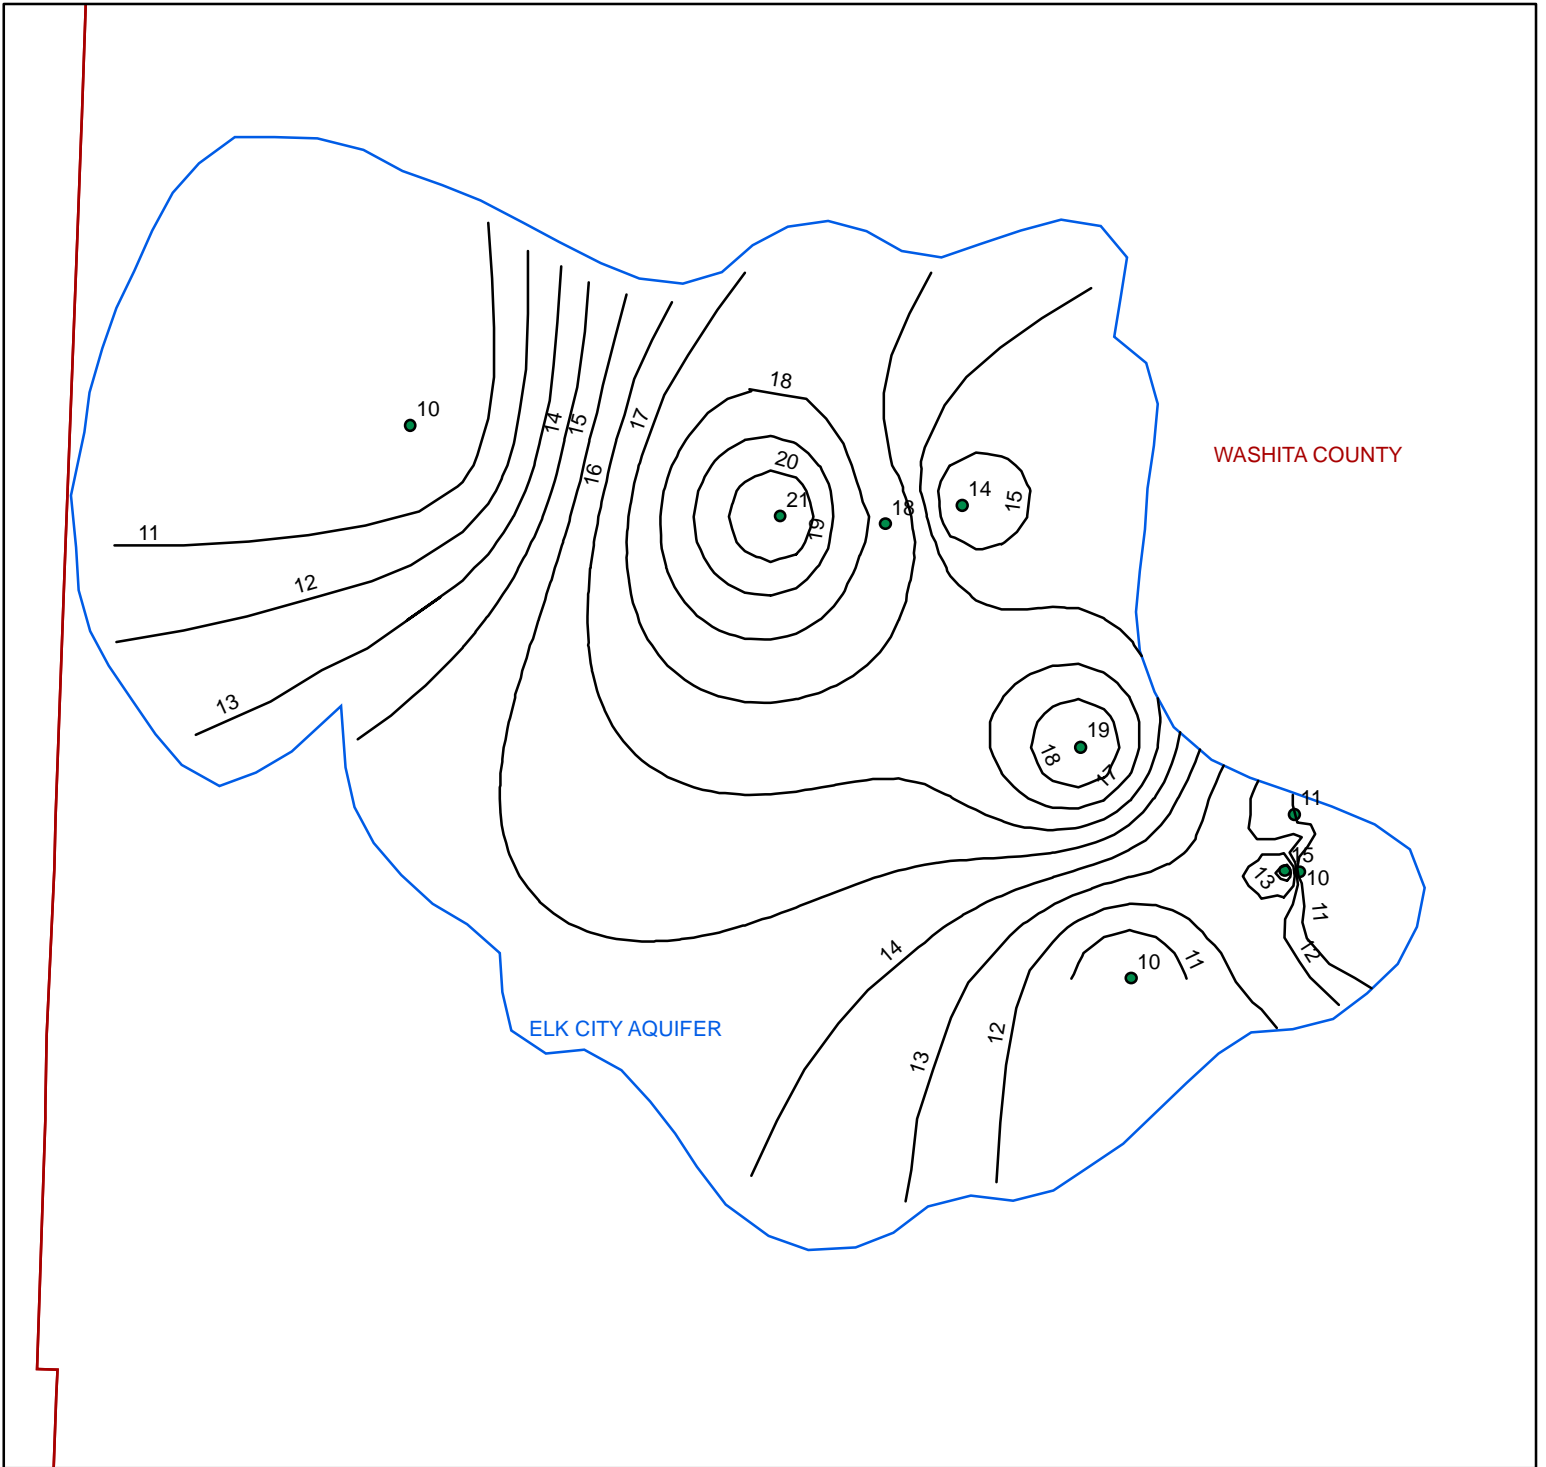

# Elk City Sulfate Contour Map

**Legend**

- Elk City SO4 Contours
- Elk City Wells
- Elk City Boundary
- County

ArcMap generated 1 mg/L contours