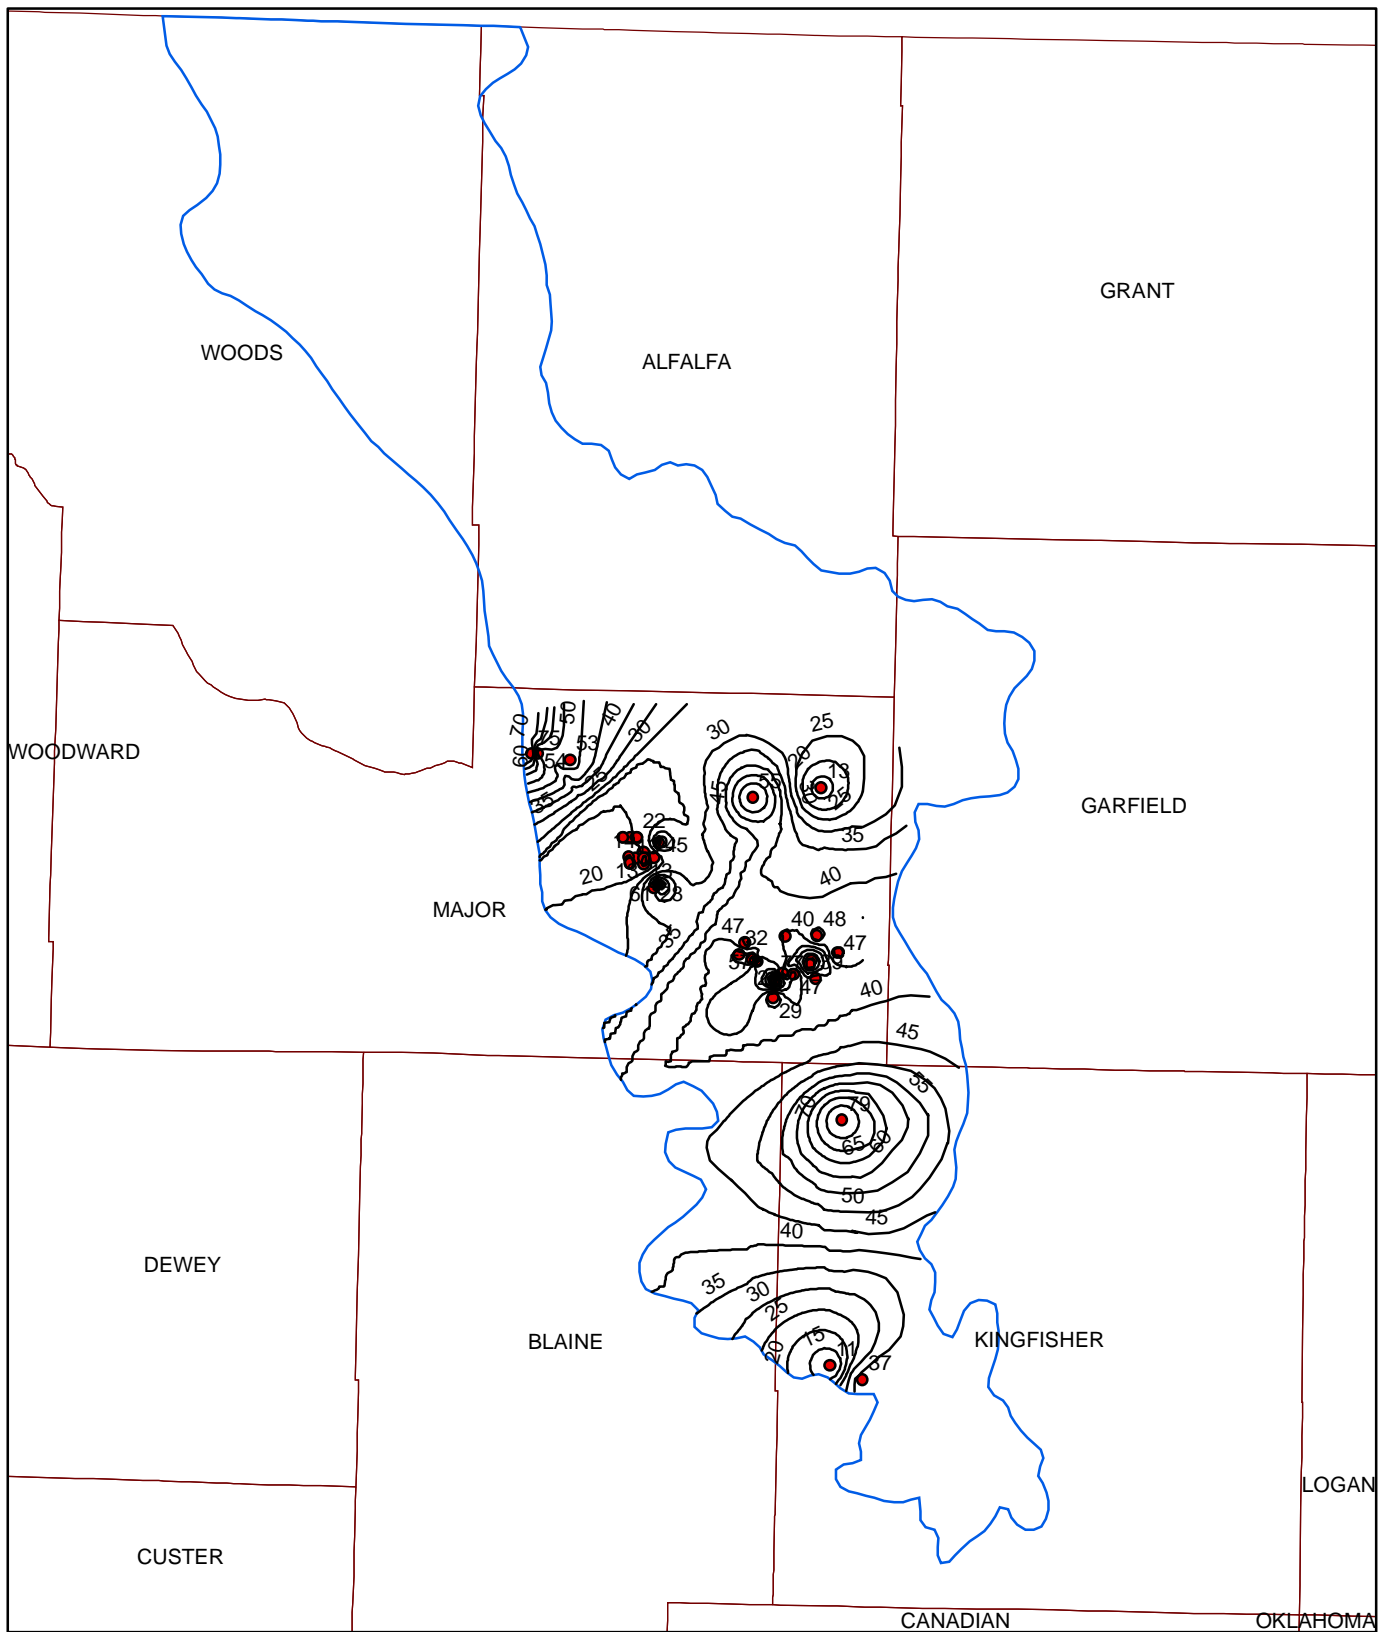

Cedar Hills Sulfate Contour Map

Legend

- Cedar Hills SO4 Contours
- Cedar Hills Wells
- ▭ Cedar Hills boundary
- ▭ county

10 5 0 10 Miles

ArcMap generated 25 mg/L contours