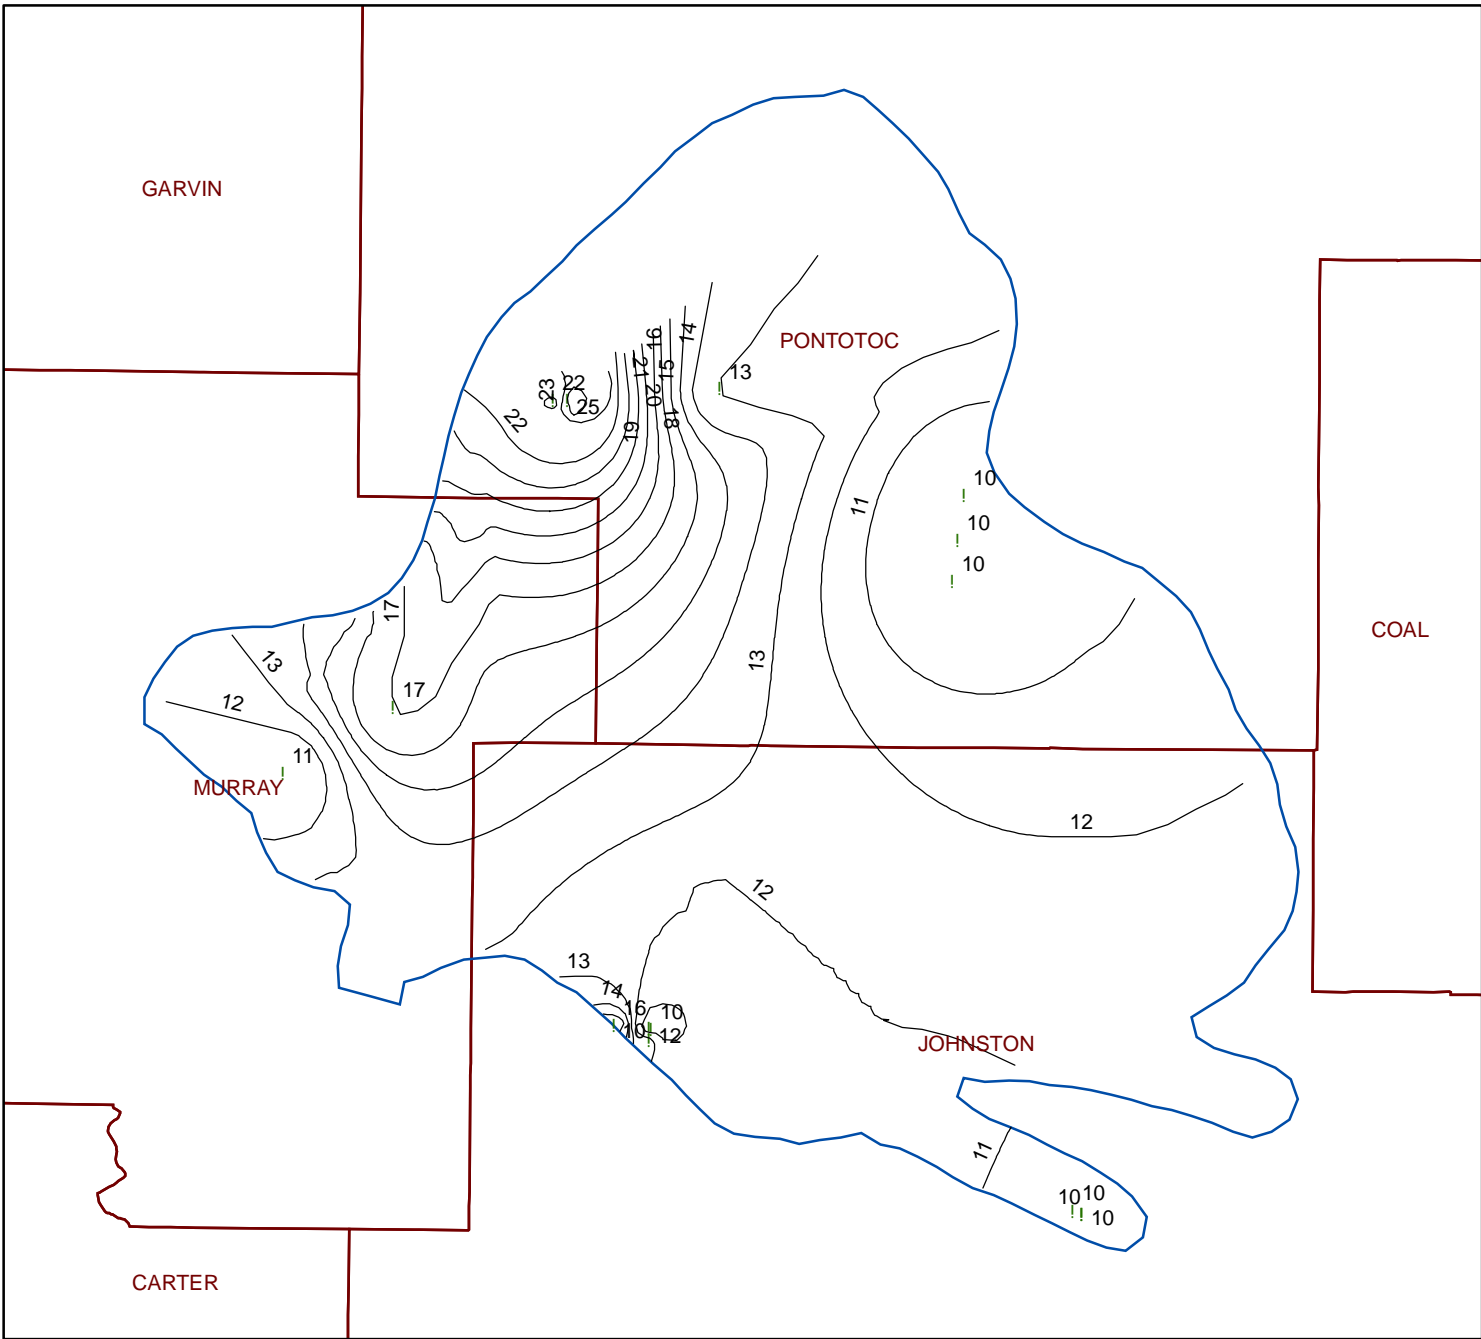

Arb. /Simpson Sulfate Contour Map

Legend

- ! Arb./Simpson wells
- ▭ Arbuckle Simpson Boundary
- ▭ County
- Arb. Simpson SO4 Contours

ArcMap generated 1 mg/L contours