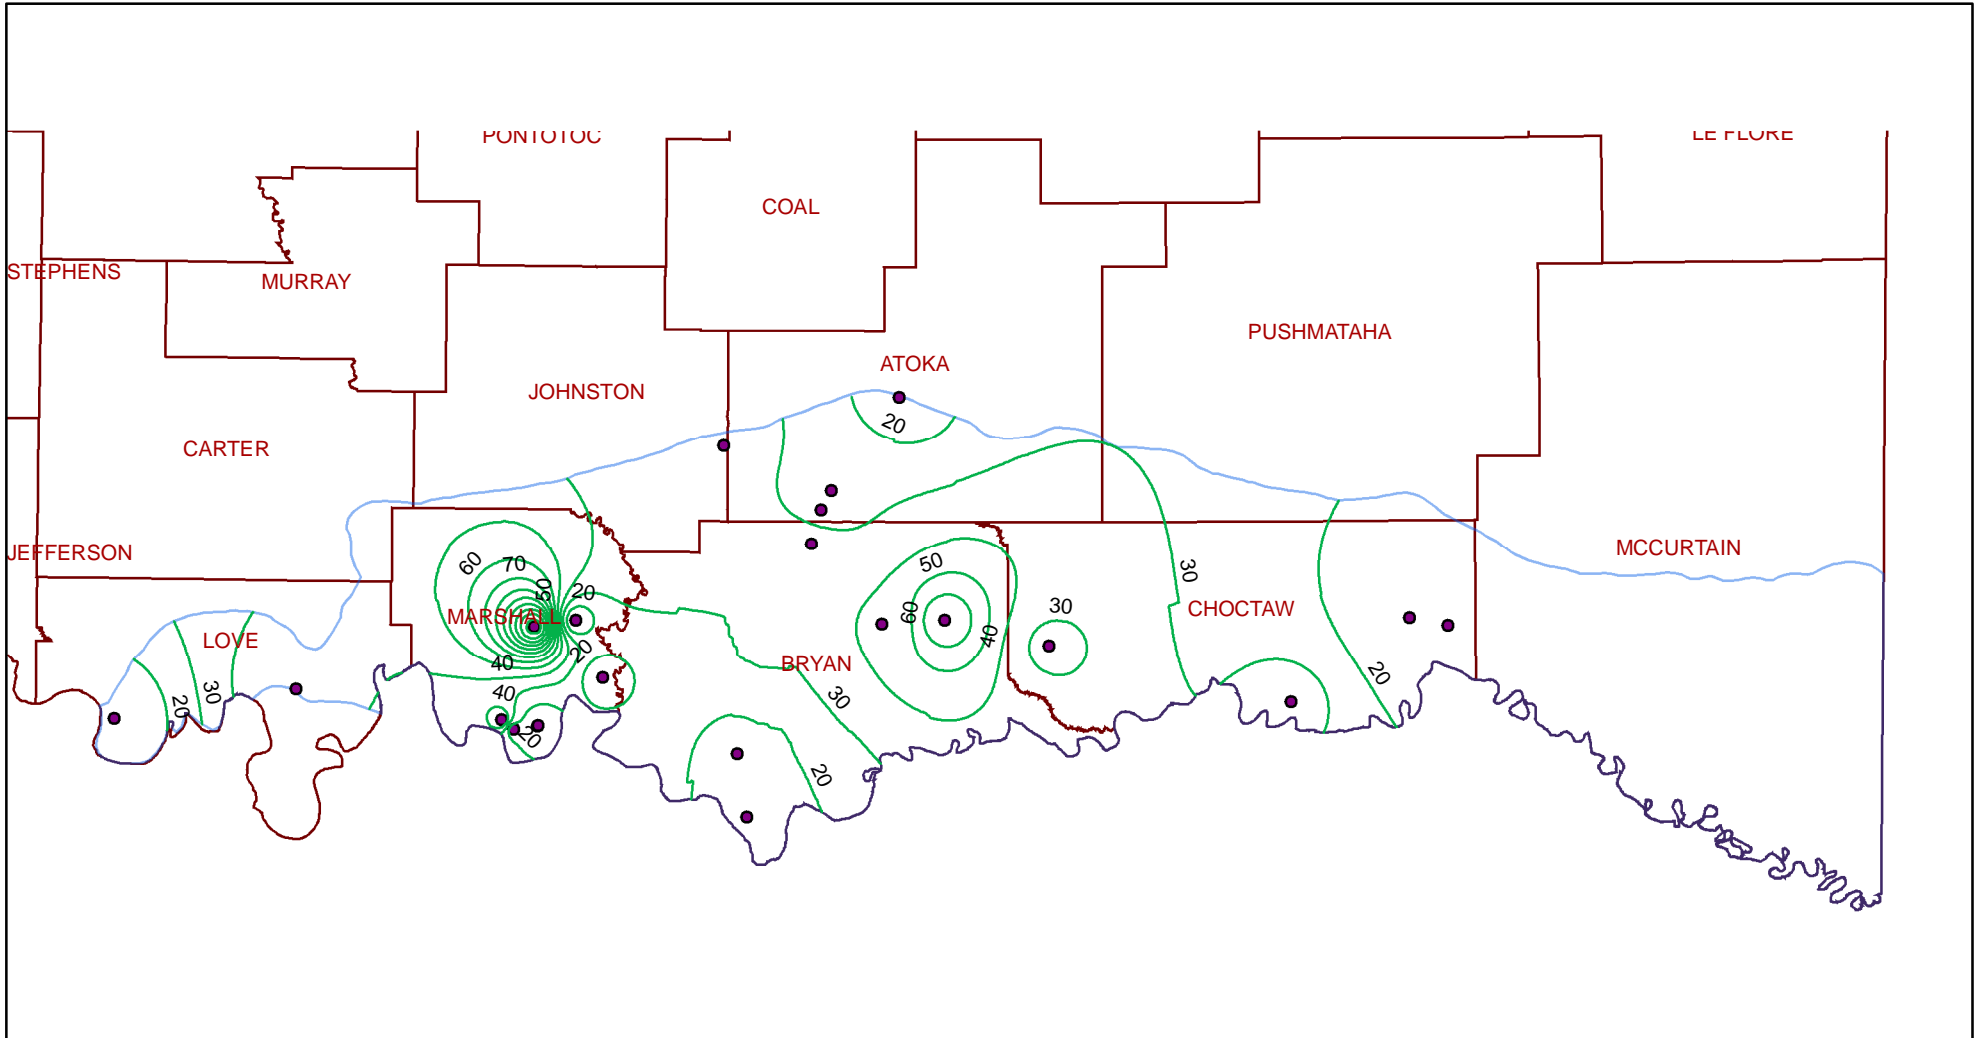

Antlers Aquifer Sulfate Contour Map

Legend

- Antlers SO4 contour
- Antlers_Wells
- Antlers Boundary
- County

ArcMap generated 10 mg/L contours