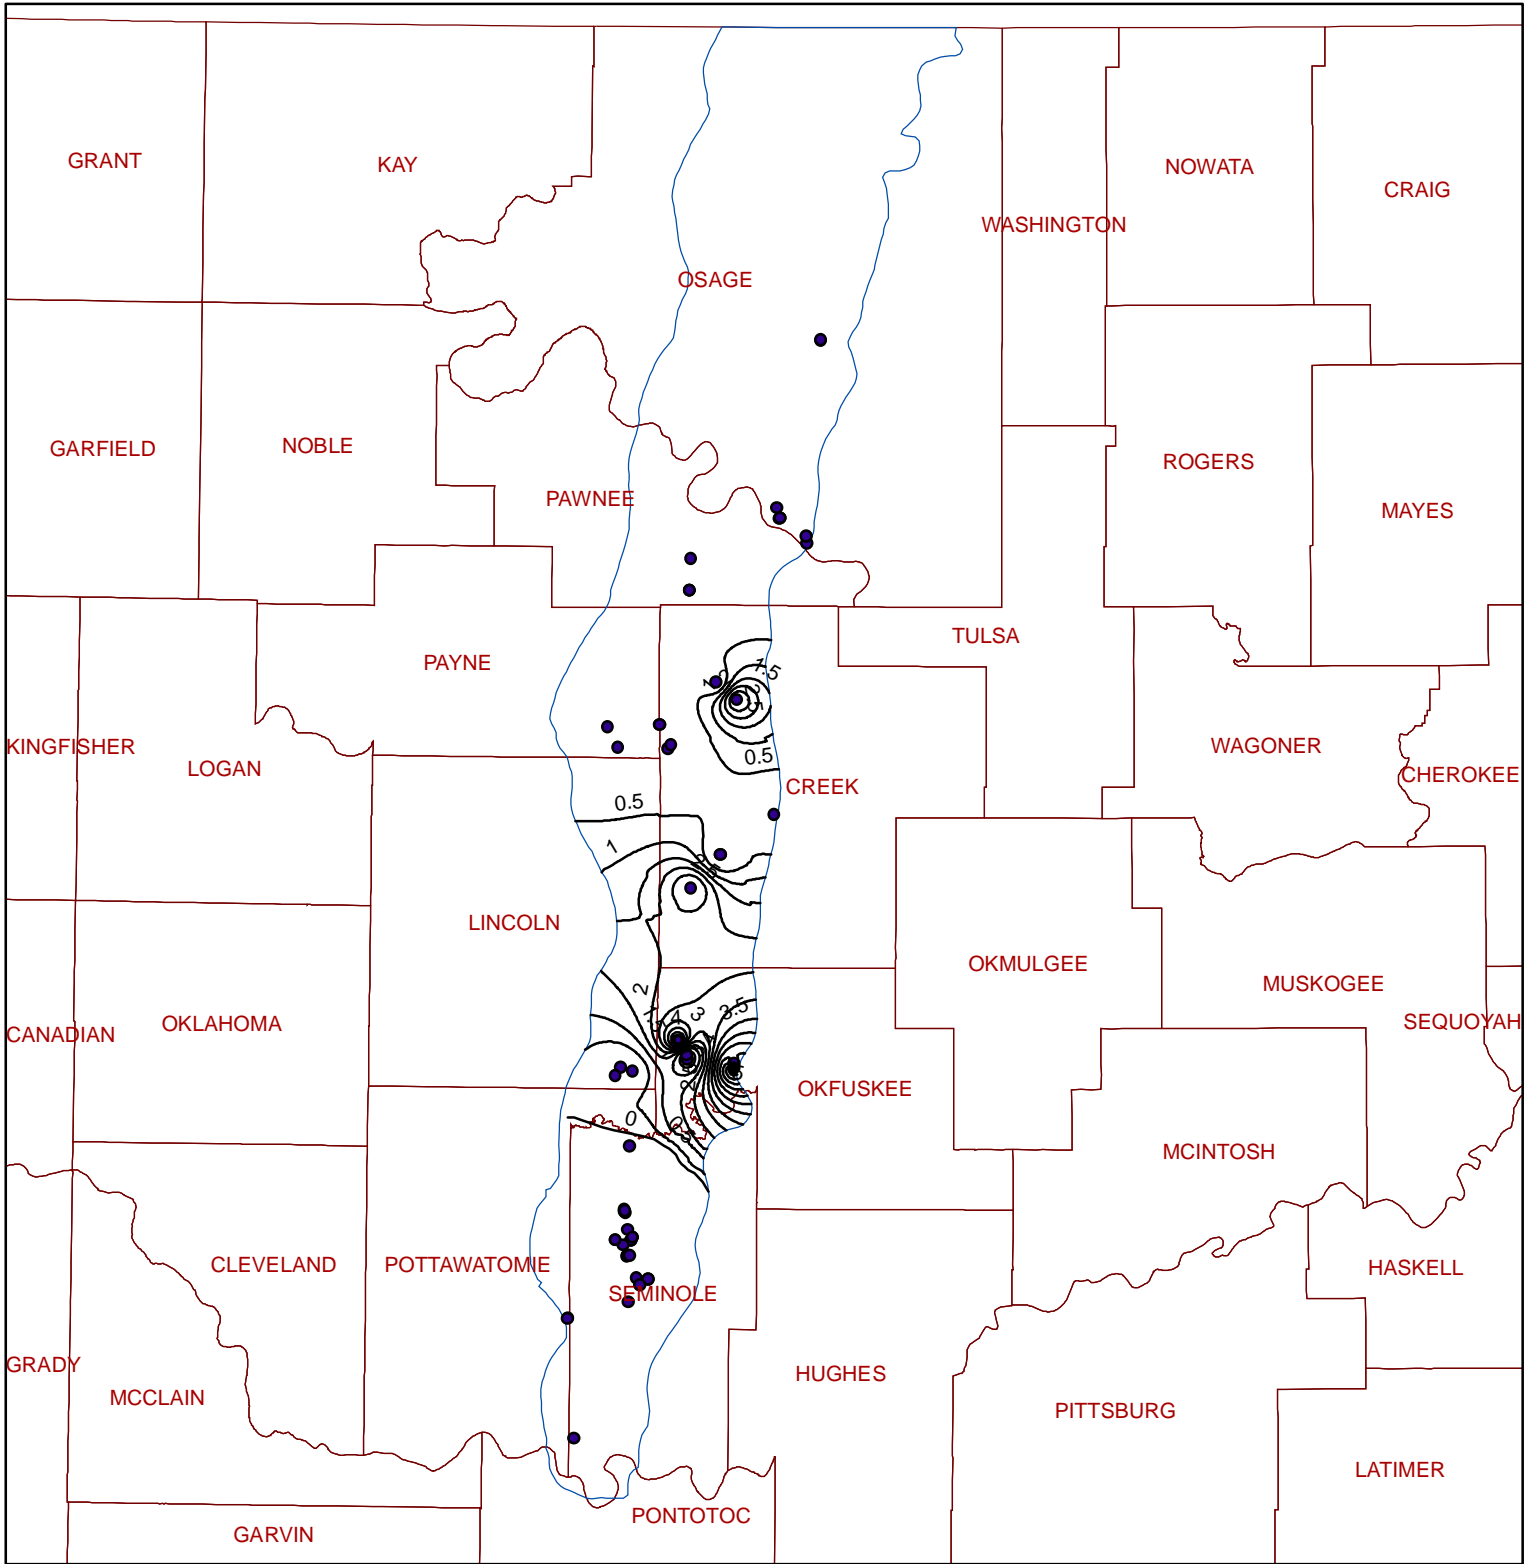

Vamoosa Nitrate Contour Map

Legend

- Vamoosa N contours
- Vamoosa Wells
- Vamoosa Boundary
- County

ArcMap generated 0.5 mg/L contours