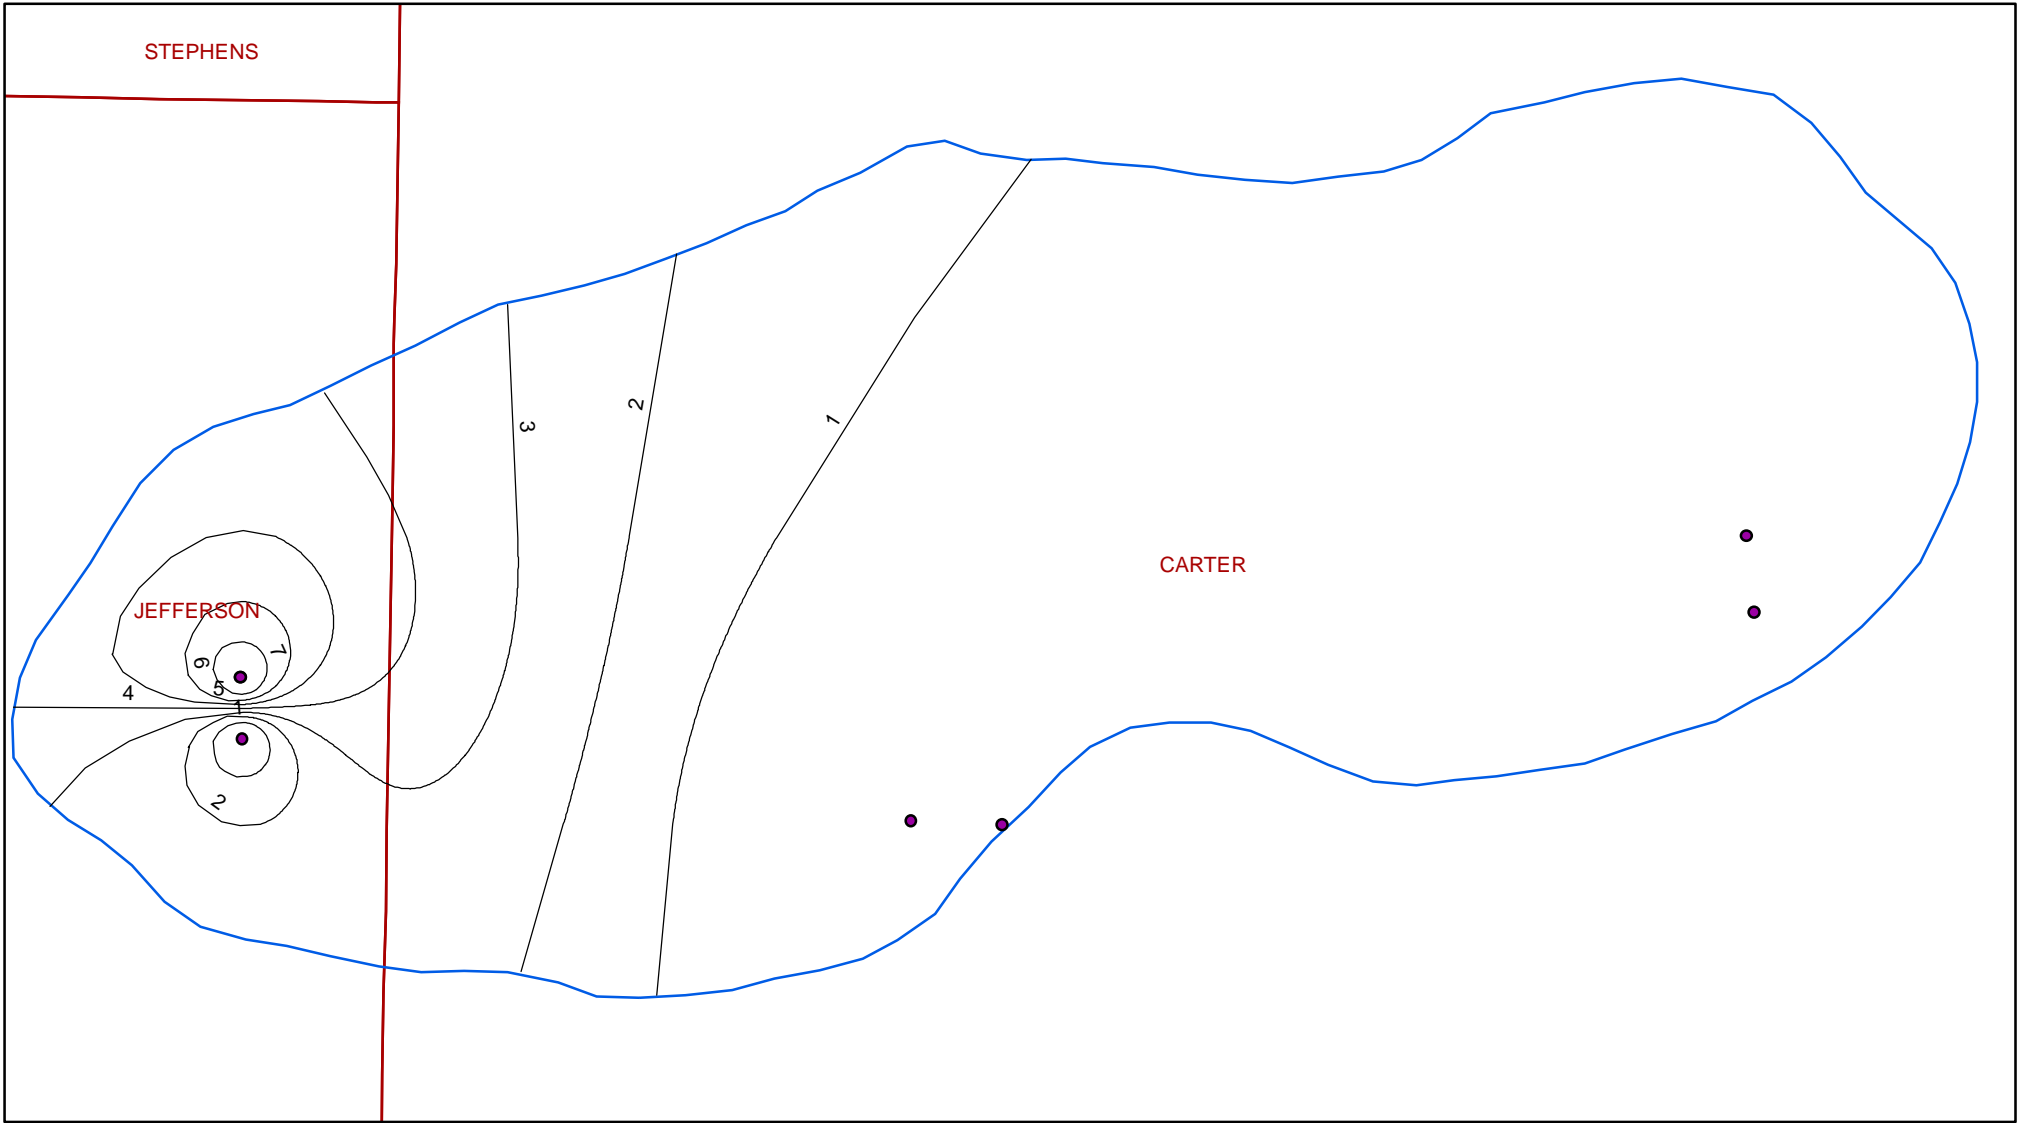

# Southern Oscar Nitrate as Nitrogen Contour Map

## Legend

- S. Oscar Wells
- S. Oscar Nitrate Contours
- S. Oscar Boundary
- County

ArcMap generated 100 mg/L contours